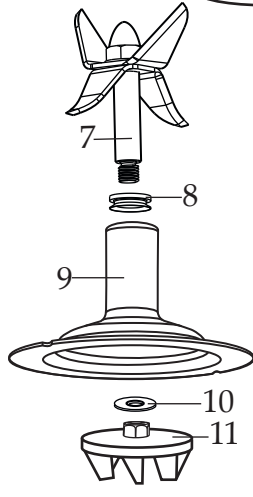

# WARING COMMERCIAL

Basic Bar Blenders

**BB155**

Eastman container

**BB155S**

stainless steel container

**013304**  
NSF Seal

**503408**  
Blending Assembly

Illustration#	Part#	Description
1	026282-E	Eastman Jar Cover Lid
2	026281-V	Jar Cover
3	026280-E	44 oz. Eastman Container
4	026284	Jar Seal
5	503408	Blending Assembly
6	033826-09	Black Jar Bottom
7	503407	Blade Assembly
8	027716	V Seal
9	503358	Stainless Steel Bearing Holder
10	030426	Nylon Washer
11	032453	Coupling
12	026852-V	Jar Cover
13	026851	32 oz. Stainless Steel Container
14	032453	Coupling
15	016094	Hole Plug (2 required)
16	017381-09-R	Black Jar Adapter
17	034612	Housing Seal
18	035756 026413	Stainless Steel Cap Washer <i>(on units after 11/3/2016)</i> Stainless Steel Cap Washer
19	030218-09W	Black Wrinkle Base
20	003532	Rivet (2 required)
21	029355	Switch
22	016236	Hex Nut
23	013731 013731	Cable Tie (2 required <i>on units after 2/17/2016</i> ) Cable Tie
24	033940 030170	Shoulder Screw & Washer (4 required <i>on units after 2/4/2015</i> ) Screw with Collar (4 required)
25	035452 032512	Motor with MTP <i>(on units after 10/12/2016)</i> Motor
26	002943	Lock Washer
27	027278	Ground Screw
28	016041	Strain Relief
29	501162 003565 501162	Cord Set <i>(on units after 10/5/2016)</i> Cord Set <i>(on units after 7/24/2015)</i> Cord Set

Illustration#	Part#	Description
29	501162 003565 501162	Cord Set (on units after 10/5/2016) Cord Set (on units after 7/24/2015) Cord Set
30	009051 009051 009051	Wire Nut (1 required on BB155 units after 10/27/2016) (1 required on BB155S units after 6/3/2016) Wire Nut (2 required on units after 2/2/2016) Wire Nut (1 required)
31	503484	MTP Assembly (on units after 11-17-2015 thru 10/12/2016)
32	028532 503446	Bottom Plate ONLY Bottom Plate with Feet & Cord Assembly
33	013659	Screw (3 required)
34	026278	Suction Cup Foot (3 required)