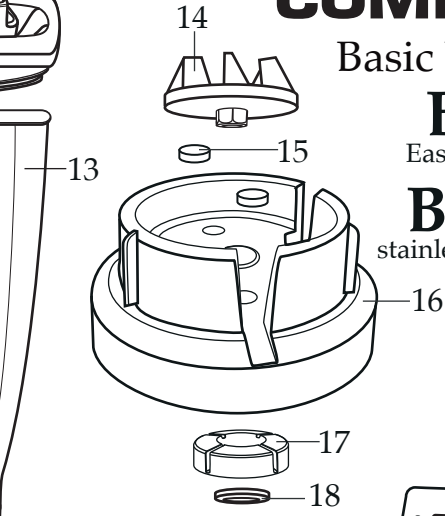

# WARING COMMERCIAL

Basic Bar Blenders

**BB155**

Eastman container

**BB155S**

stainless steel container

**013304**  
NSF Seal

**503408**  
Blending Assembly

**014899**  
Name Plate

Illustration#	Part#	Description
1	026282-E	Eastman Jar Cover Lid
2	026281-V	Jar Cover
3	026280-E	44 oz. Eastman Container
4	026284	Jar Seal
5	503408	Blending Assembly
6	033826-09	Black Jar Bottom
7	503407	Blade Assembly
8	027716	V Seal
9	503358	Stainless Steel Bearing Holder
10	030426	Nylon Washer
11	032453	Coupling
12	026852-V	Jar Cover
13	026851	32 oz. Stainless Steel Container
14	032453	Coupling
15	016094	Hole Plug (2 required)
16	017381-09-R	Black Jar Adapter
17	034612	Housing Seal
18	035756 026413	Stainless Steel Cap Washer <i>(on units after 11/3/2016)</i> Stainless Steel Cap Washer
19	030218-09W	Black Wrinkle Base
20	003532	Rivet (2 required)
21	029355	Switch
22	016236	Hex Nut
23	013731 013731	Cable Tie (2 required <i>on units after 2/17/2016</i> ) Cable Tie
24	033940 030170	Shoulder Screw & Washer (4 required <i>on units after 2/4/2015</i> ) Screw with Collar (4 required)
25	035452 032512	Motor with MTP <i>(on units after 10/12/2016)</i> Motor
26	002943	Lock Washer
27	027278	Ground Screw
28	016041	Strain Relief
29	501162 003565 501162	Cord Set <i>(on units after 10/5/2016)</i> Cord Set <i>(on units after 7/24/2015)</i> Cord Set

Illustration#	Part#	Description
29	501162 003565 501162	Cord Set (on units after 10/5/2016) Cord Set (on units after 7/24/2015) Cord Set
30	009051 009051 009051	Wire Nut (1 required on BB155 units after 10/27/2016) (1 required on BB155S units after 6/3/2016) Wire Nut (2 required on units after 2/2/2016) Wire Nut (1 required)
31	503484	MTP Assembly (on units after 11-17-2015 thru 10/12/2016)
32	028532 503446	Bottom Plate ONLY Bottom Plate with Feet & Cord Assembly
33	013659	Screw (3 required)
34	026278	Suction Cup Foot (3 required)