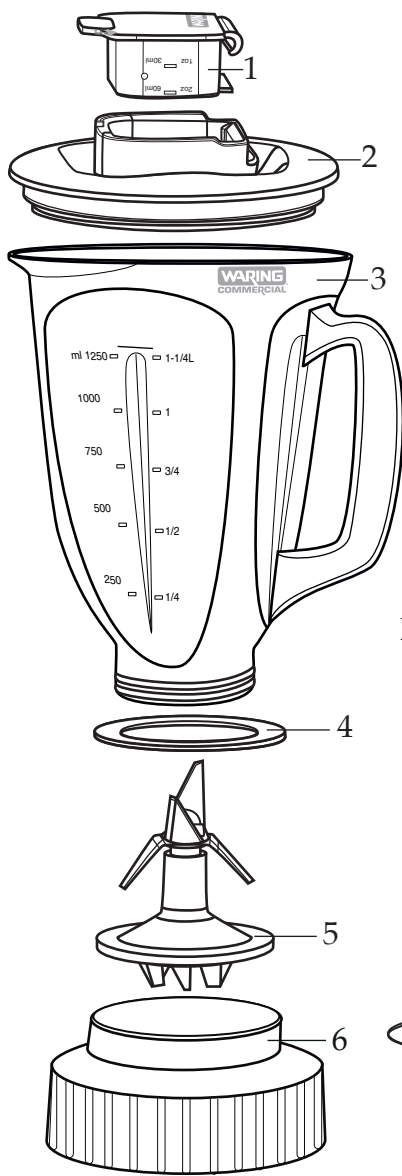

# WARING COMMERCIAL

Basic Bar Blenders

**BB155**

Eastman container

**BB155S**

stainless steel container

**013304**  
NSF Seal

**503408**  
Blending Assembly

**014899**  
Name Plate

Illustration#	Part#	Description
1	026282-E	Eastman Jar Cover Lid
2	026281-V	Jar Cover
3	026280-E	44 oz. Eastman Container
4	026284	Jar Seal
5	503408	Blending Assembly
6	033826-09	Black Jar Bottom
7	503407	Blade Assembly
8	027716	V Seal
9	503358	Stainless Steel Bearing Holder
10	030426	Nylon Washer
11	032453	Coupling
12	026852-V	Jar Cover
13	026851	32 oz. Stainless Steel Container
14	032453	Coupling
15	016094	Hole Plug (2 required)
16	017381-09-R	Black Jar Adapter
17	034612	Housing Seal
18	035756 026413	Stainless Steel Cap Washer <i>(on units after 11/3/2016)</i> Stainless Steel Cap Washer
19	030218-09W	Black Wrinkle Base
20	003532	Rivet (2 required)
21	029355	Switch
22	016236	Hex Nut
23	013731 013731	Cable Tie (2 required <i>on units after 2/17/2016</i> ) Cable Tie
24	033940 030170	Shoulder Screw & Washer (4 required <i>on units after 2/4/2015</i> ) Screw with Collar (4 required)
25	035452 032512	Motor with MTP <i>(on units after 10/12/2016)</i> Motor
26	002943	Lock Washer
27	027278	Ground Screw
28	016041	Strain Relief
29	501162 003565 501162	Cord Set <i>(on units after 10/5/2016)</i> Cord Set <i>(on units after 7/24/2015)</i> Cord Set

Illustration#	Part#	Description
29	501162 003565 501162	Cord Set (on units after 10/5/2016) Cord Set (on units after 7/24/2015) Cord Set
30	009051 009051 009051	Wire Nut (1 required on BB155 units after 10/27/2016) (1 required on BB155S units after 6/3/2016) Wire Nut (2 required on units after 2/2/2016) Wire Nut (1 required)
31	503484	MTP Assembly (on units after 11-17-2015 thru 10/12/2016)
32	028532 503446	Bottom Plate ONLY Bottom Plate with Feet & Cord Assembly
33	013659	Screw (3 required)
34	026278	Suction Cup Foot (3 required)