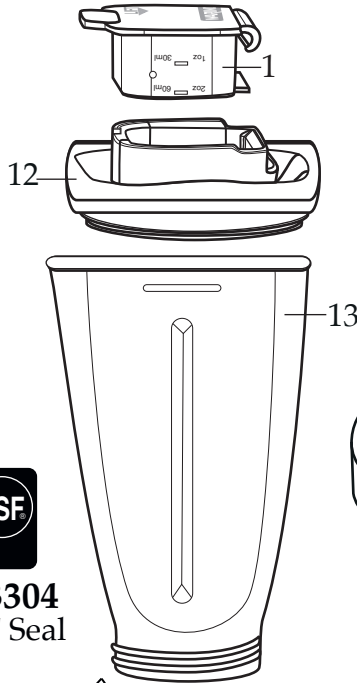

# WARING COMMERCIAL

Basic Bar Blenders

**BB155**

Eastman container

**BB155S**

stainless steel container

**013304**  
NSF Seal

**503408**  
Blending Assembly

**014899**  
Name Plate

Illustration#	Part#	Description
1	026282-E	Eastman Jar Cover Lid
2	026281-V	Jar Cover
3	026280-E	44 oz. Eastman Container
4	026284	Jar Seal
5	503408	Blending Assembly
6	033826-09	Black Jar Bottom
7	503407	Blade Assembly
8	027716	V Seal
9	503358	Stainless Steel Bearing Holder
10	030426	Nylon Washer
11	032453	Coupling
12	026852-V	Jar Cover
13	026851	32 oz. Stainless Steel Container
14	032453	Coupling
15	016094	Hole Plug (2 required)
16	017381-09-R	Black Jar Adapter
17	034612	Housing Seal
18	035756 026413	Stainless Steel Cap Washer <i>(on units after 11/3/2016)</i> Stainless Steel Cap Washer
19	030218-09W	Black Wrinkle Base
20	003532	Rivet (2 required)
21	029355	Switch
22	016236	Hex Nut
23	013731 013731	Cable Tie (2 required <i>on units after 2/17/2016</i> ) Cable Tie
24	033940 030170	Shoulder Screw & Washer (4 required <i>on units after 2/4/2015</i> ) Screw with Collar (4 required)
25	035452 032512	Motor with MTP <i>(on units after 10/12/2016)</i> Motor
26	002943	Lock Washer
27	027278	Ground Screw
28	016041	Strain Relief
29	501162 003565 501162	Cord Set <i>(on units after 10/5/2016)</i> Cord Set <i>(on units after 7/24/2015)</i> Cord Set