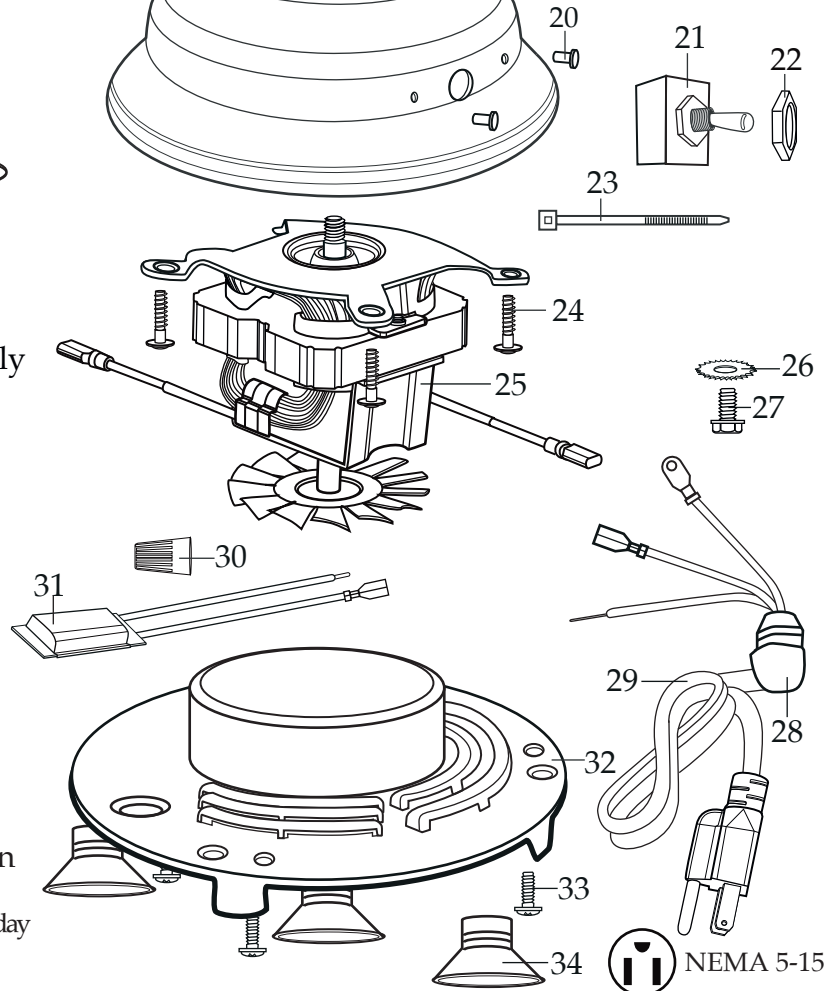

# WARING COMMERCIAL

Basic Bar Blenders

**BB155**

Eastman container

**BB155S**

stainless steel container

**013304**  
NSF Seal

**503408**  
Blending Assembly

**014899**  
Name Plate

Illustration#	Part#	Description
1	026282-E	Eastman Jar Cover Lid
2	026281-V	Jar Cover
3	026280-E	44 oz. Eastman Container
4	026284	Jar Seal
5	503408	Blending Assembly
6	033826-09	Black Jar Bottom
7	503407	Blade Assembly
8	027716	V Seal
9	503358	Stainless Steel Bearing Holder
10	030426	Nylon Washer
11	032453	Coupling
12	026852-V	Jar Cover
13	026851	32 oz. Stainless Steel Container
14	032453	Coupling
15	016094	Hole Plug (2 required)
16	017381-09-R	Black Jar Adapter
17	034612	Housing Seal
18	035756 026413	Stainless Steel Cap Washer <i>(on units after 11/3/2016)</i> Stainless Steel Cap Washer
19	030218-09W	Black Wrinkle Base
20	003532	Rivet (2 required)
21	029355	Switch
22	016236	Hex Nut
23	013731 013731	Cable Tie (2 required <i>on units after 2/17/2016</i> ) Cable Tie
24	033940 030170	Shoulder Screw & Washer (4 required <i>on units after 2/4/2015</i> ) Screw with Collar (4 required)
25	035452 032512	Motor with MTP <i>(on units after 10/12/2016)</i> Motor
26	002943	Lock Washer
27	027278	Ground Screw
28	016041	Strain Relief
29	501162 003565 501162	Cord Set <i>(on units after 10/5/2016)</i> Cord Set <i>(on units after 7/24/2015)</i> Cord Set

Illustration#	Part#	Description
29	501162 003565 501162	Cord Set (on units after 10/5/2016) Cord Set (on units after 7/24/2015) Cord Set
30	009051 009051 009051	Wire Nut (1 required on BB155 units after 10/27/2016) (1 required on BB155S units after 6/3/2016) Wire Nut (2 required on units after 2/2/2016) Wire Nut (1 required)
31	503484	MTP Assembly (on units after 11-17-2015 thru 10/12/2016)
32	028532 503446	Bottom Plate ONLY Bottom Plate with Feet & Cord Assembly
33	013659	Screw (3 required)
34	026278	Suction Cup Foot (3 required)