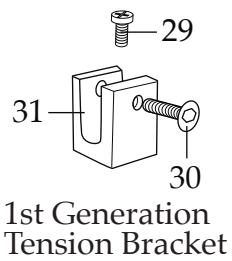

314 Ella T. Grasso Ave.

Torrington, CT 06790

Tele. 1-800-269-6640

Fax 860-496-9017

www.waringcommercialproducts.com

033053 - Coil
(2 required per unit)

(on units after 10/18/2017)

1st Generation
Tension Bracket