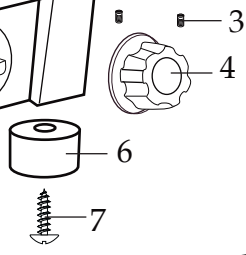

240 Volt Panini Ottimo® / Tostato Ottimo®
Dual Italian-Style Panini Grills

WDG300

half flat plates / half ribbed plates

WFG300

flat grill

WPG300

ribbed grill

029824
5/32" Short Arm Hex Key
Allen Wrench

032000
Cleaning Brush

Unit Information

3200 Watts 240 Volts

NEMA 6-20

Grill takes about 10 minutes to warm up.

17 x 9.25" Cooking Surface

Date Code Location
YY|MM|DD

503186
WDG300 Base Unit Assembly

503135
WFG300 Base Unit Assembly

503136
WPG300 Base Unit Assembly