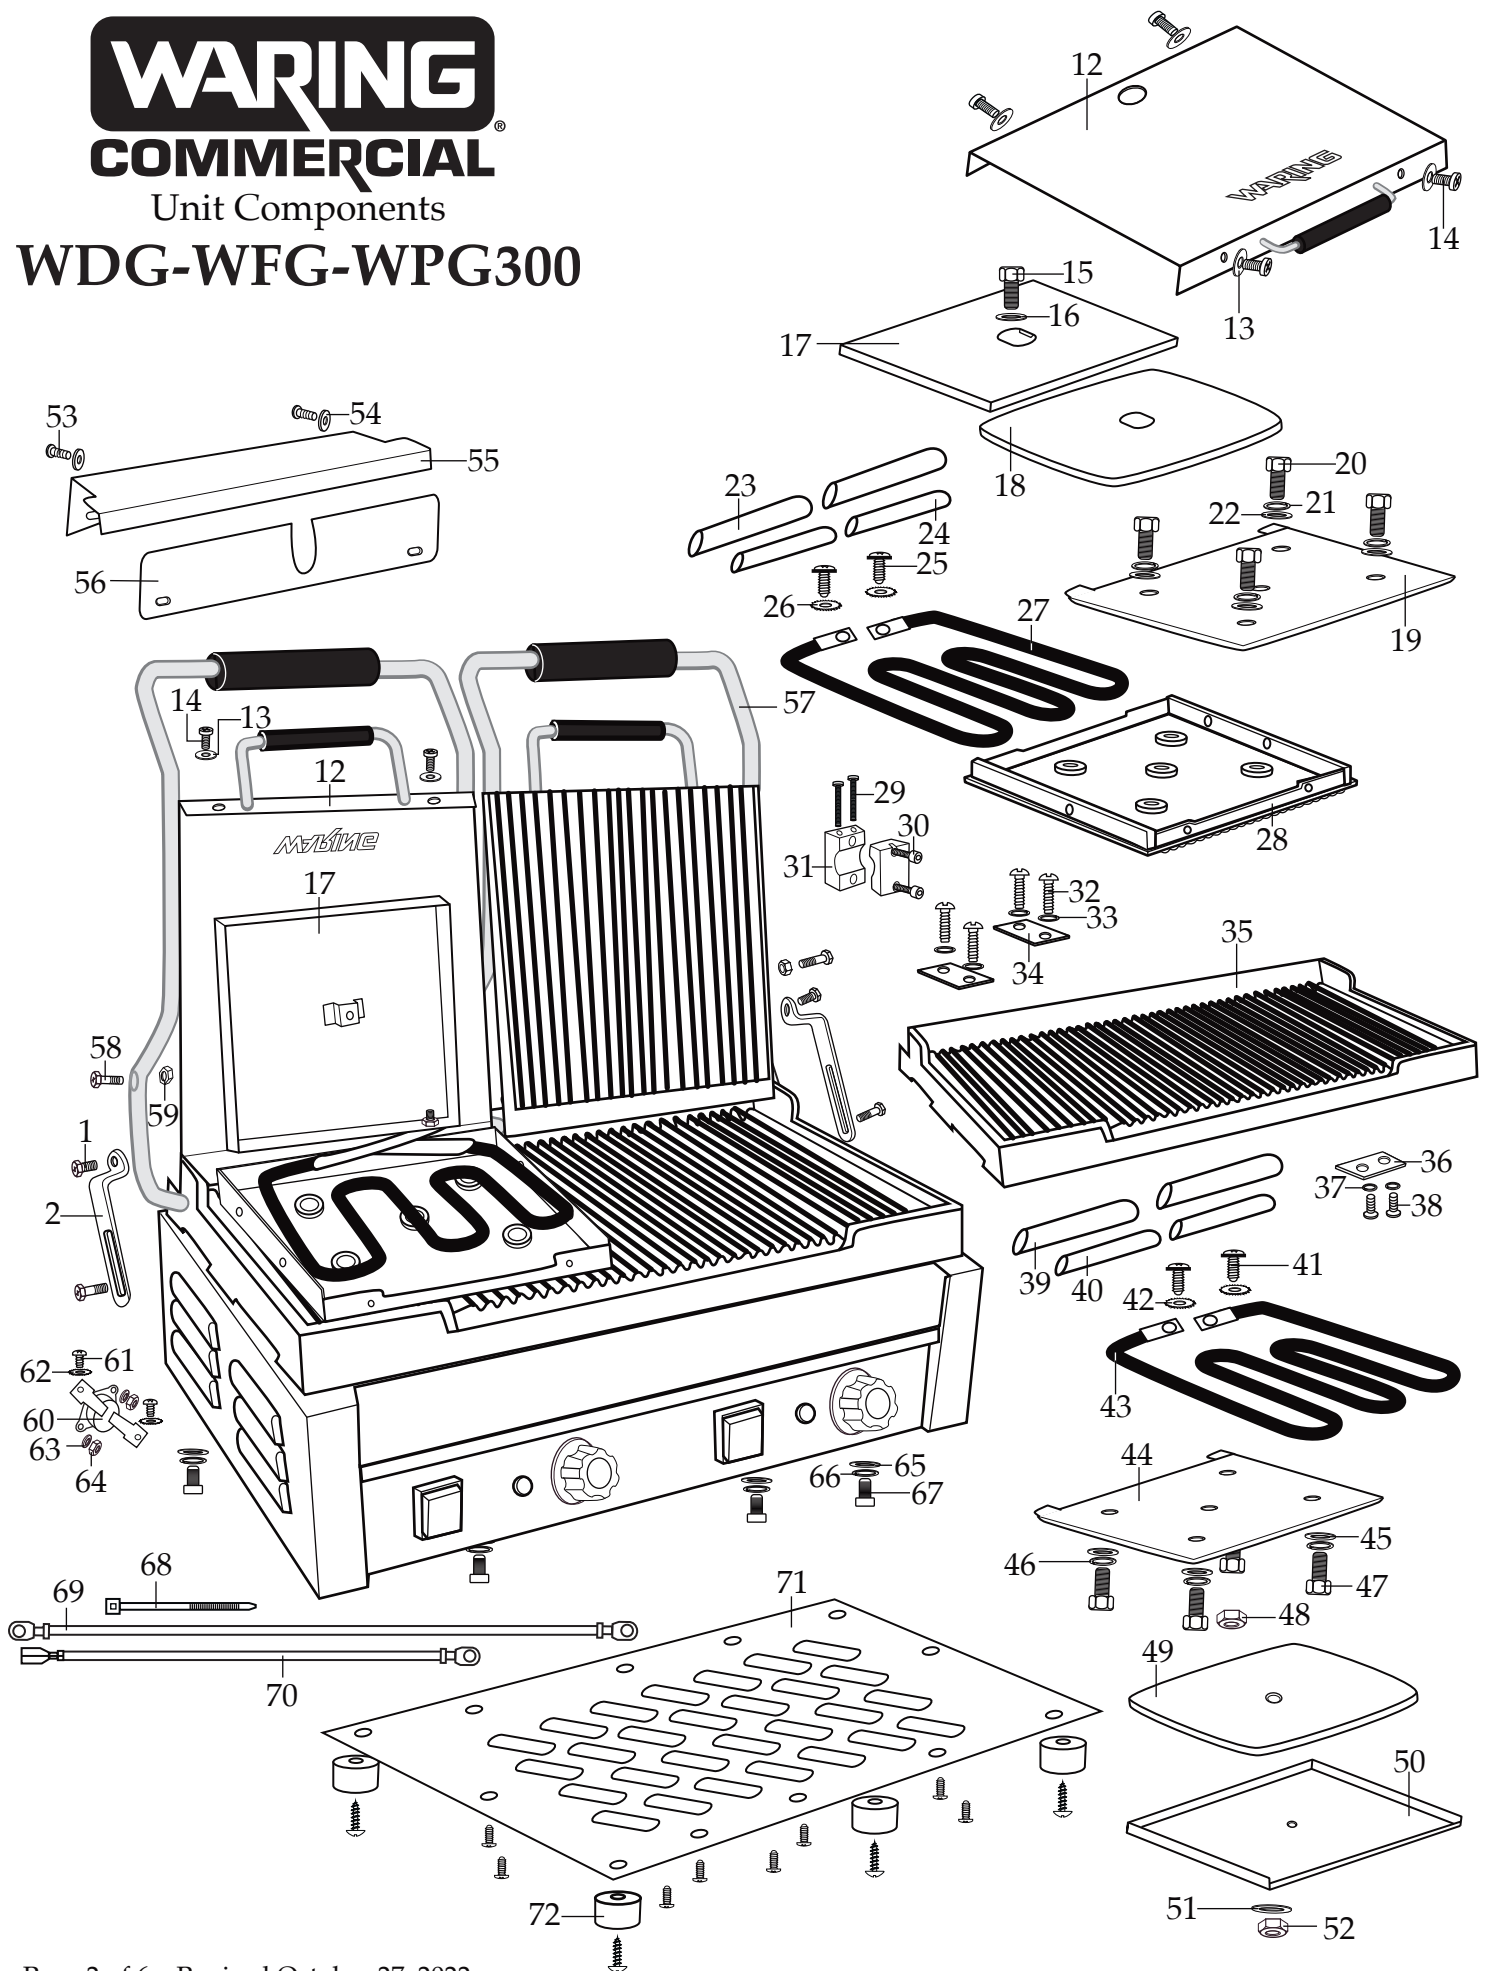

WARING COMMERCIAL

Unit Components

WDG-WFG-WPG300

Catalog/Model

WDG300

WFG300

WPG300

WARING
COMMERCIAL

314 Ella T. Grasso Ave.

Torrington, CT 06790

Tele. 1-800-269-6640

Fax 860-496-9017

www.waringcommercialproducts.com

Illustration#	Part#	Description
1	028625	Pivot Bracket Screw Set (1 small and 1 large per side)
2	028624	Pivot Bracket (2 required per unit)
3	028627	Set Screw (4 required per unit)
4	028626	Control Knob (2 required per unit)
5	029504	Drip Tray
6	028622	Foot (4 required per unit)
7	028623	Foot Screw (4 required per unit)
8	029478	On/Off Switch (2 required per unit)
9	030018	Indicator Light (2 required per unit)
10	030013	Thermostat (2 required per unit per unit)
11	029943	Thermostat Screw (4 required per unit)
12	030080	Cover (2 required per unit)
13	029946	Washer (8 required per unit)
14	029947	Screw (8 required)
15	029950	Hex Head Bolt (2 required per unit)
16	029951	Washer (2 required)
17	030057	Top Insulation Plate (2 required per unit)
18	030058	Top Insulation (2 required per unit)
19	030059	Top Element Plate (2 required per unit)
20	029962	Hex Head Bolt (8 required per unit)
21	029963	Spring Washer (8 required per unit)
22	029964	Washer (8 required per unit)
23	029956	Fiber Sleeve (4 required per unit)
24	029957	Plastic Sleeve (4 required per unit)
25	029958	Screw (4 required per unit)
26	029959	Washer (4 required per unit)
27	030060	Top Element (2 required per unit)
28	030061	Top Flat Grill Plate (1 or 2 per unit)
	030062	Top Ribbed Plate (1 or 2 per unit)