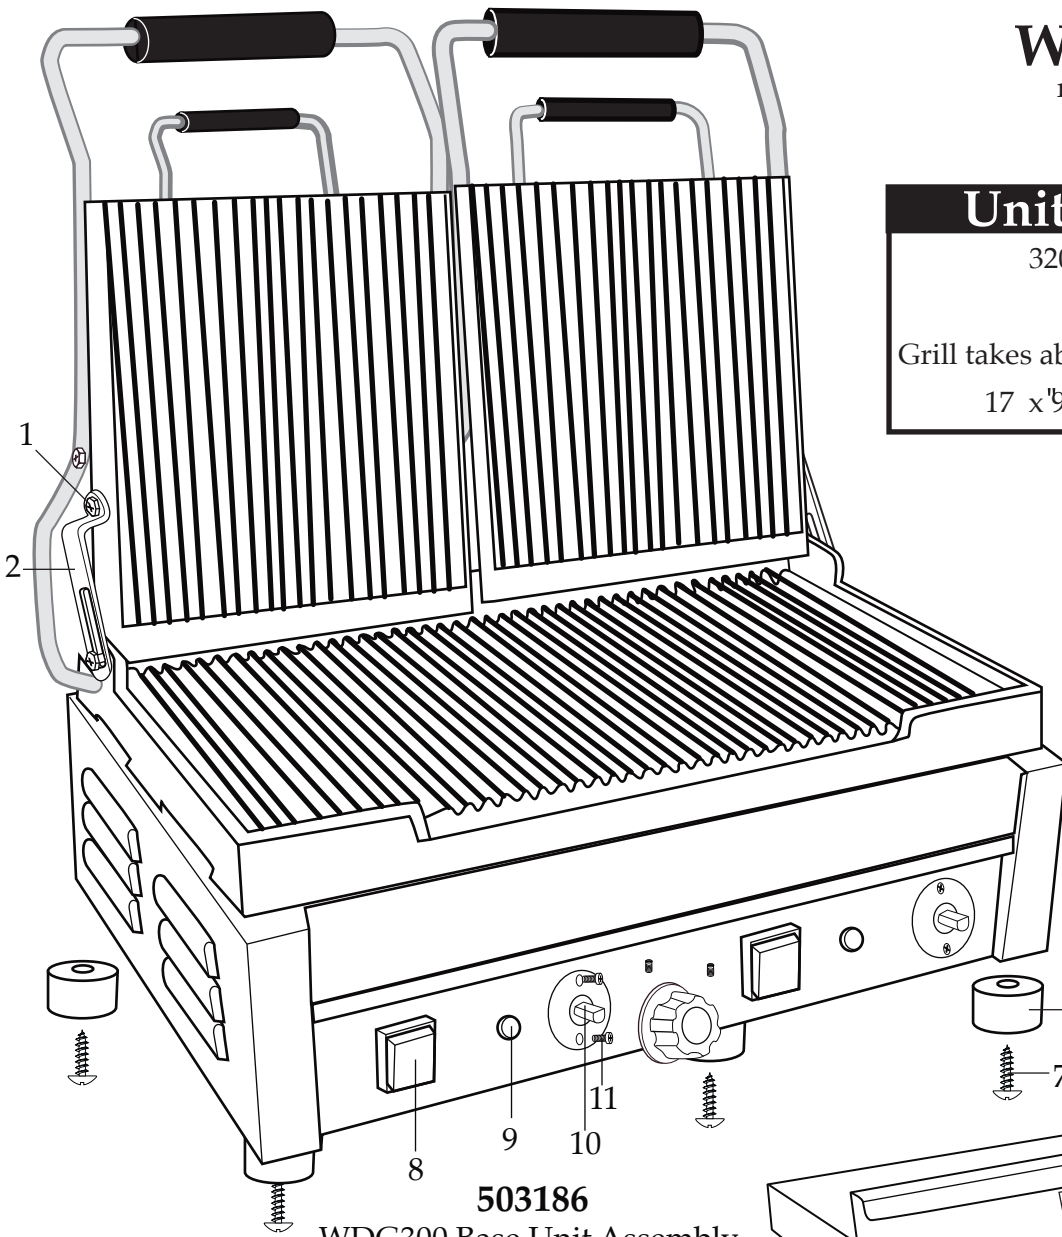

240 Volt Panini Ottimo® / Tostato Ottimo®
Dual Italian-Style Panini Grills

WDG300

half flat plates / half ribbed plates

WFG300

flat grill

WPG300

ribbed grill

029824
5/32" Short Arm Hex Key
Allen Wrench

032000
Cleaning Brush

Unit Information

3200 Watts 240 Volts

NEMA 6-20

Grill takes about 10 minutes to warm up.

17 x 9.25" Cooking Surface

Date Code Location
YY|MM|DD

503186
WDG300 Base Unit Assembly