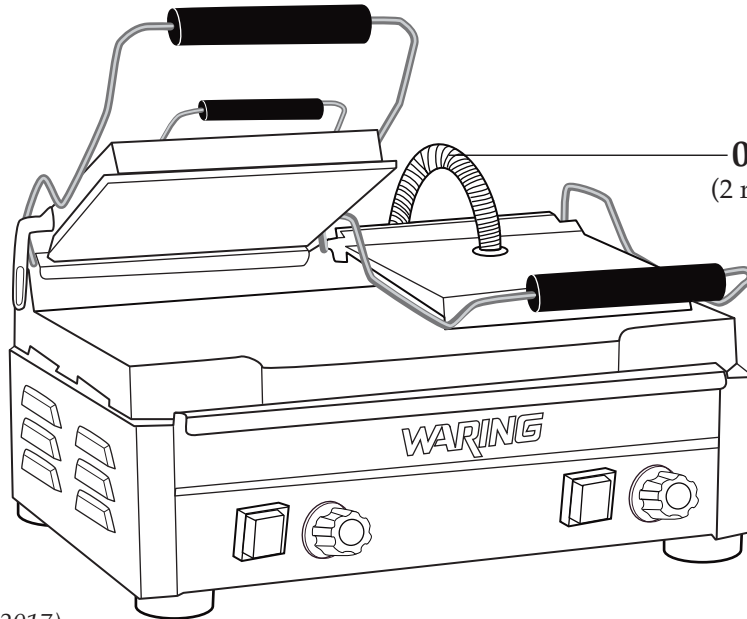

Catalog/Model

WDG300

WFG300

WPG300

WARING COMMERCIAL

314 Ella T. Grasso Ave.

Torrington, CT 06790

Tele. 1-800-269-6640

Fax 860-496-9017

www.waringcommercialproducts.com