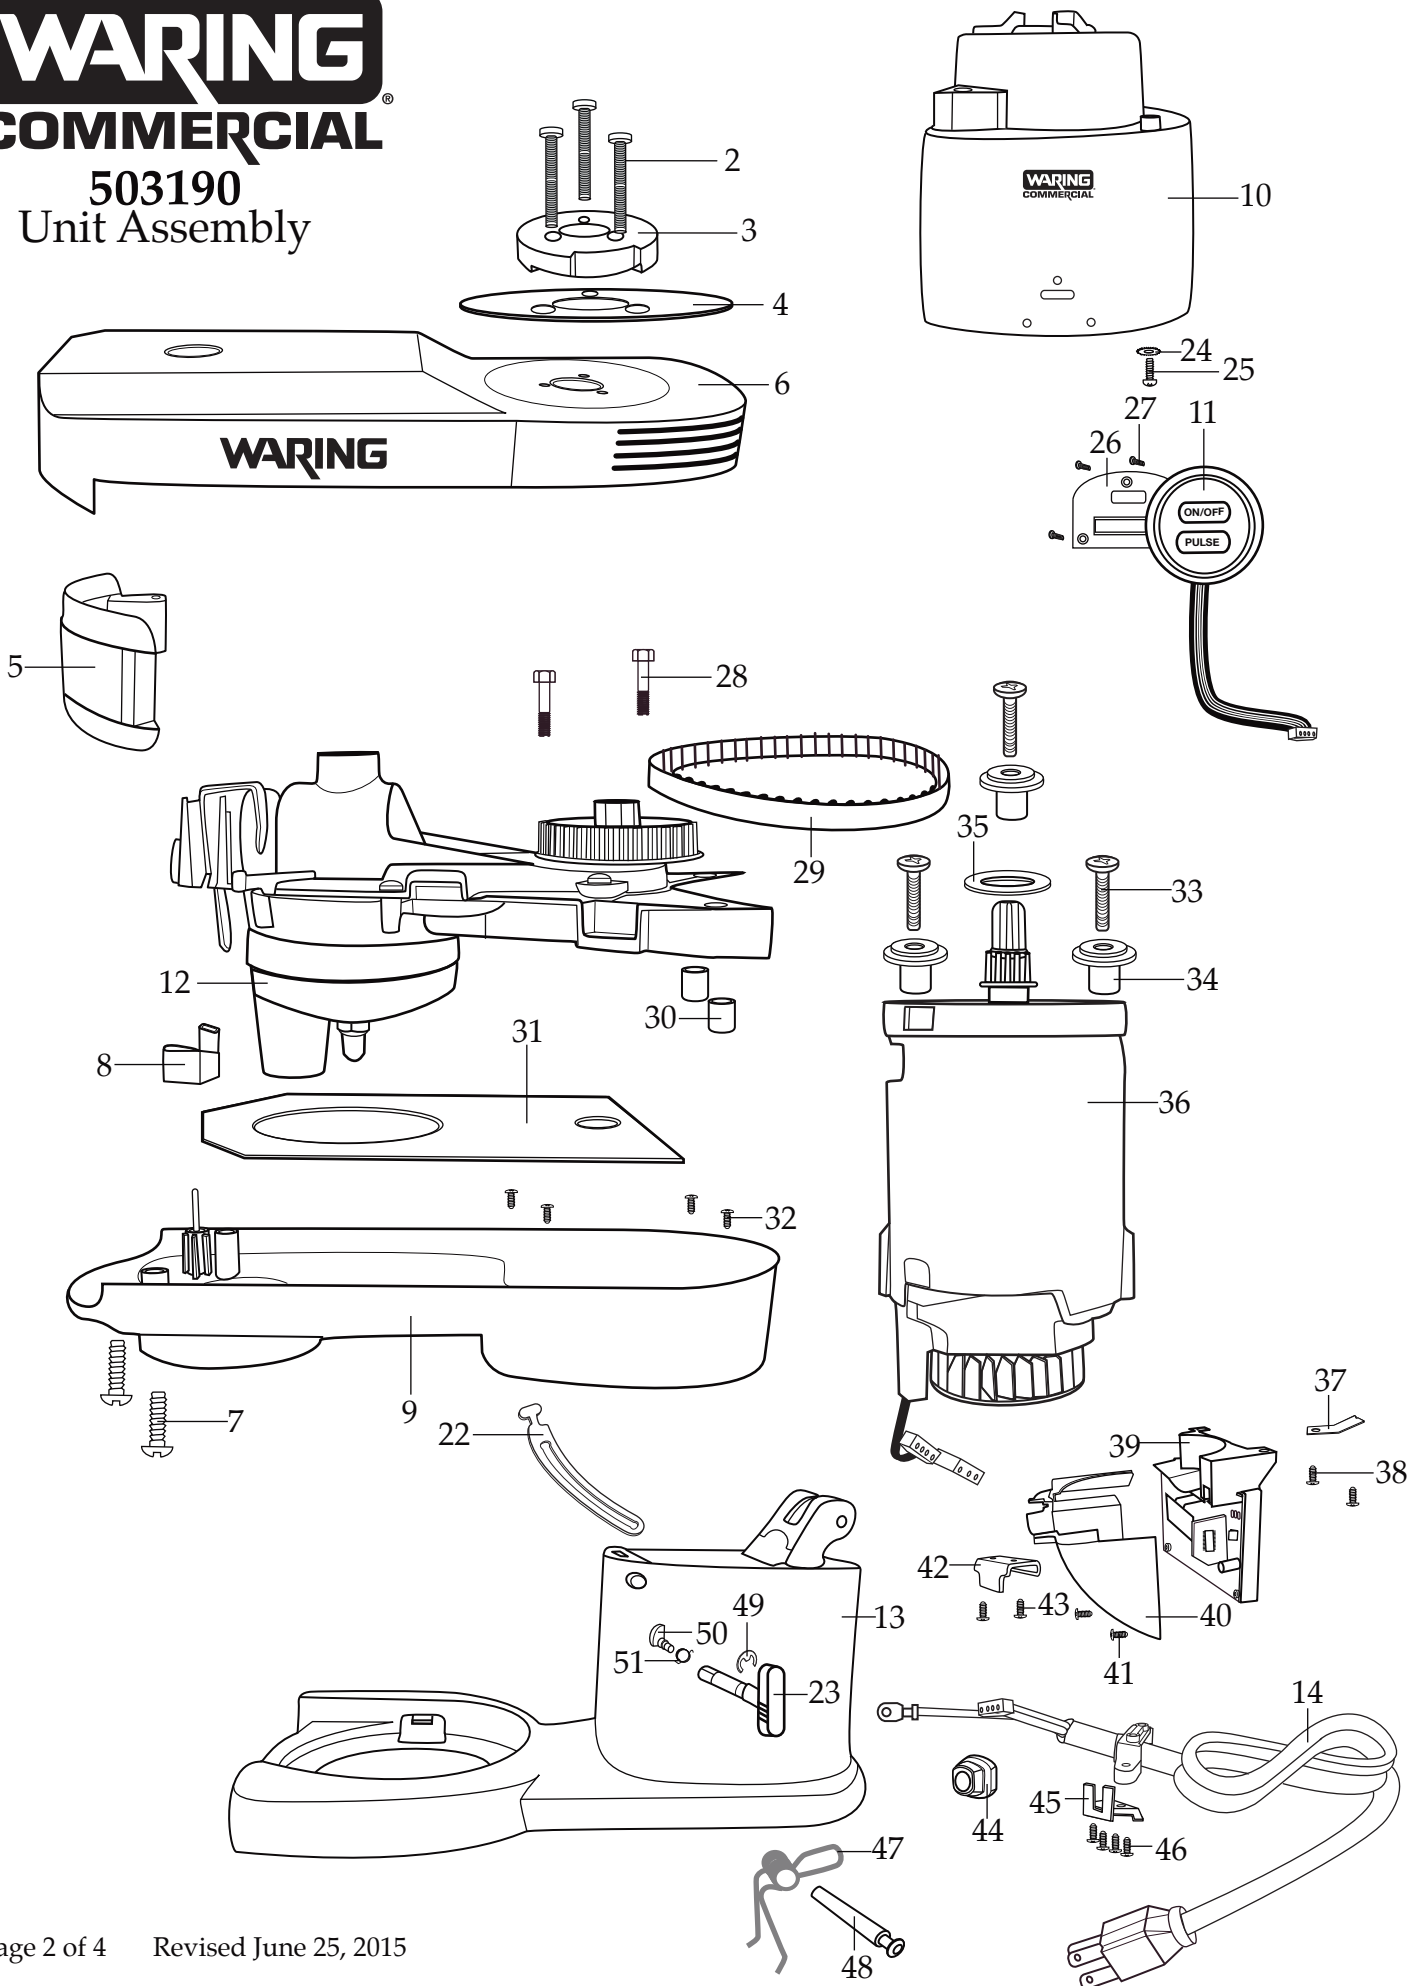

Unit Information

800 Watts – 1+ HP
2 Yr. Unit Warranty
3 Yr. Motor Warranty
12 mixing speeds with
soft start

WARING
COMMERCIAL
7-Quart Stand Mixer
WSM7Q

WARING COMMERCIAL®

503190 Unit Assembly

Illustration #	Part #	Description
1	029128	Top Cover
2	029906	Screw (3 required)
3	029907	Spigot
4	029908	Spigot Seat Plate
5	503294	Front Cover Assembly
6	035166	Middle Cover Assembly <i>(on units after 8/2012)</i>
	503295	Middle Cover Assembly <i>(unit has bracket no longer used)</i>
7	029909	Screw (2 required)
8	029910	Knob
9	503296	Lower Cover Assembly
10	029911	Body
11	029912	Control
12	503297	Gear Box Assembly
13	029913	Pedestal
14	029914	Cord
15	029915	Feet (4 required)
16	029131	Splash Guard
17	029130	Bowl
18	029132	Whisk
19	029134	Paddle
20	029133	Dough Hook
21	029129	Bowl Pad
22	029916	Quadrant
23	503298	Quadrant Spindle Assembly
24	029917	Ground Washer
25	029918	Ground Screw
26	029919	Control Bracket
27	029920	Screw (3 required)
28	029921	Hex Head Bolt (2 required)
29	029923	Timing Belt
30	029924	Spacer (2 required)
31	029925	Felt Pad
32	029918	Screw (4 required)
33	029926	Screw (3 required)

Illustration #	Part #	Description
34	029927	Motor Bushing (3 required)
35	029928	Washer
36	029929	Motor
37	029930	Hinge Retainer
38	029918	Screw (2 required)
39	503299	PC Board Assembly
40	503300	PC Board Assembly Cover
41	029931	Screw (2 required)
42	029932	Quadrant Bracket
43	029918	Screw (2 required)
44	029933	Strain Relief
45	029934	Lower Cord Clamp
46	029918	Screw (4 required)
47	029935	Balance Spring
48	029936	Hinge Pin
49	029937	E Ring
50	029938	Quadrant Spindle Support
51	029939	Head Release Spring

Part No Longer Used

029922 - Bracket
(no longer available)

Wiring Diagram