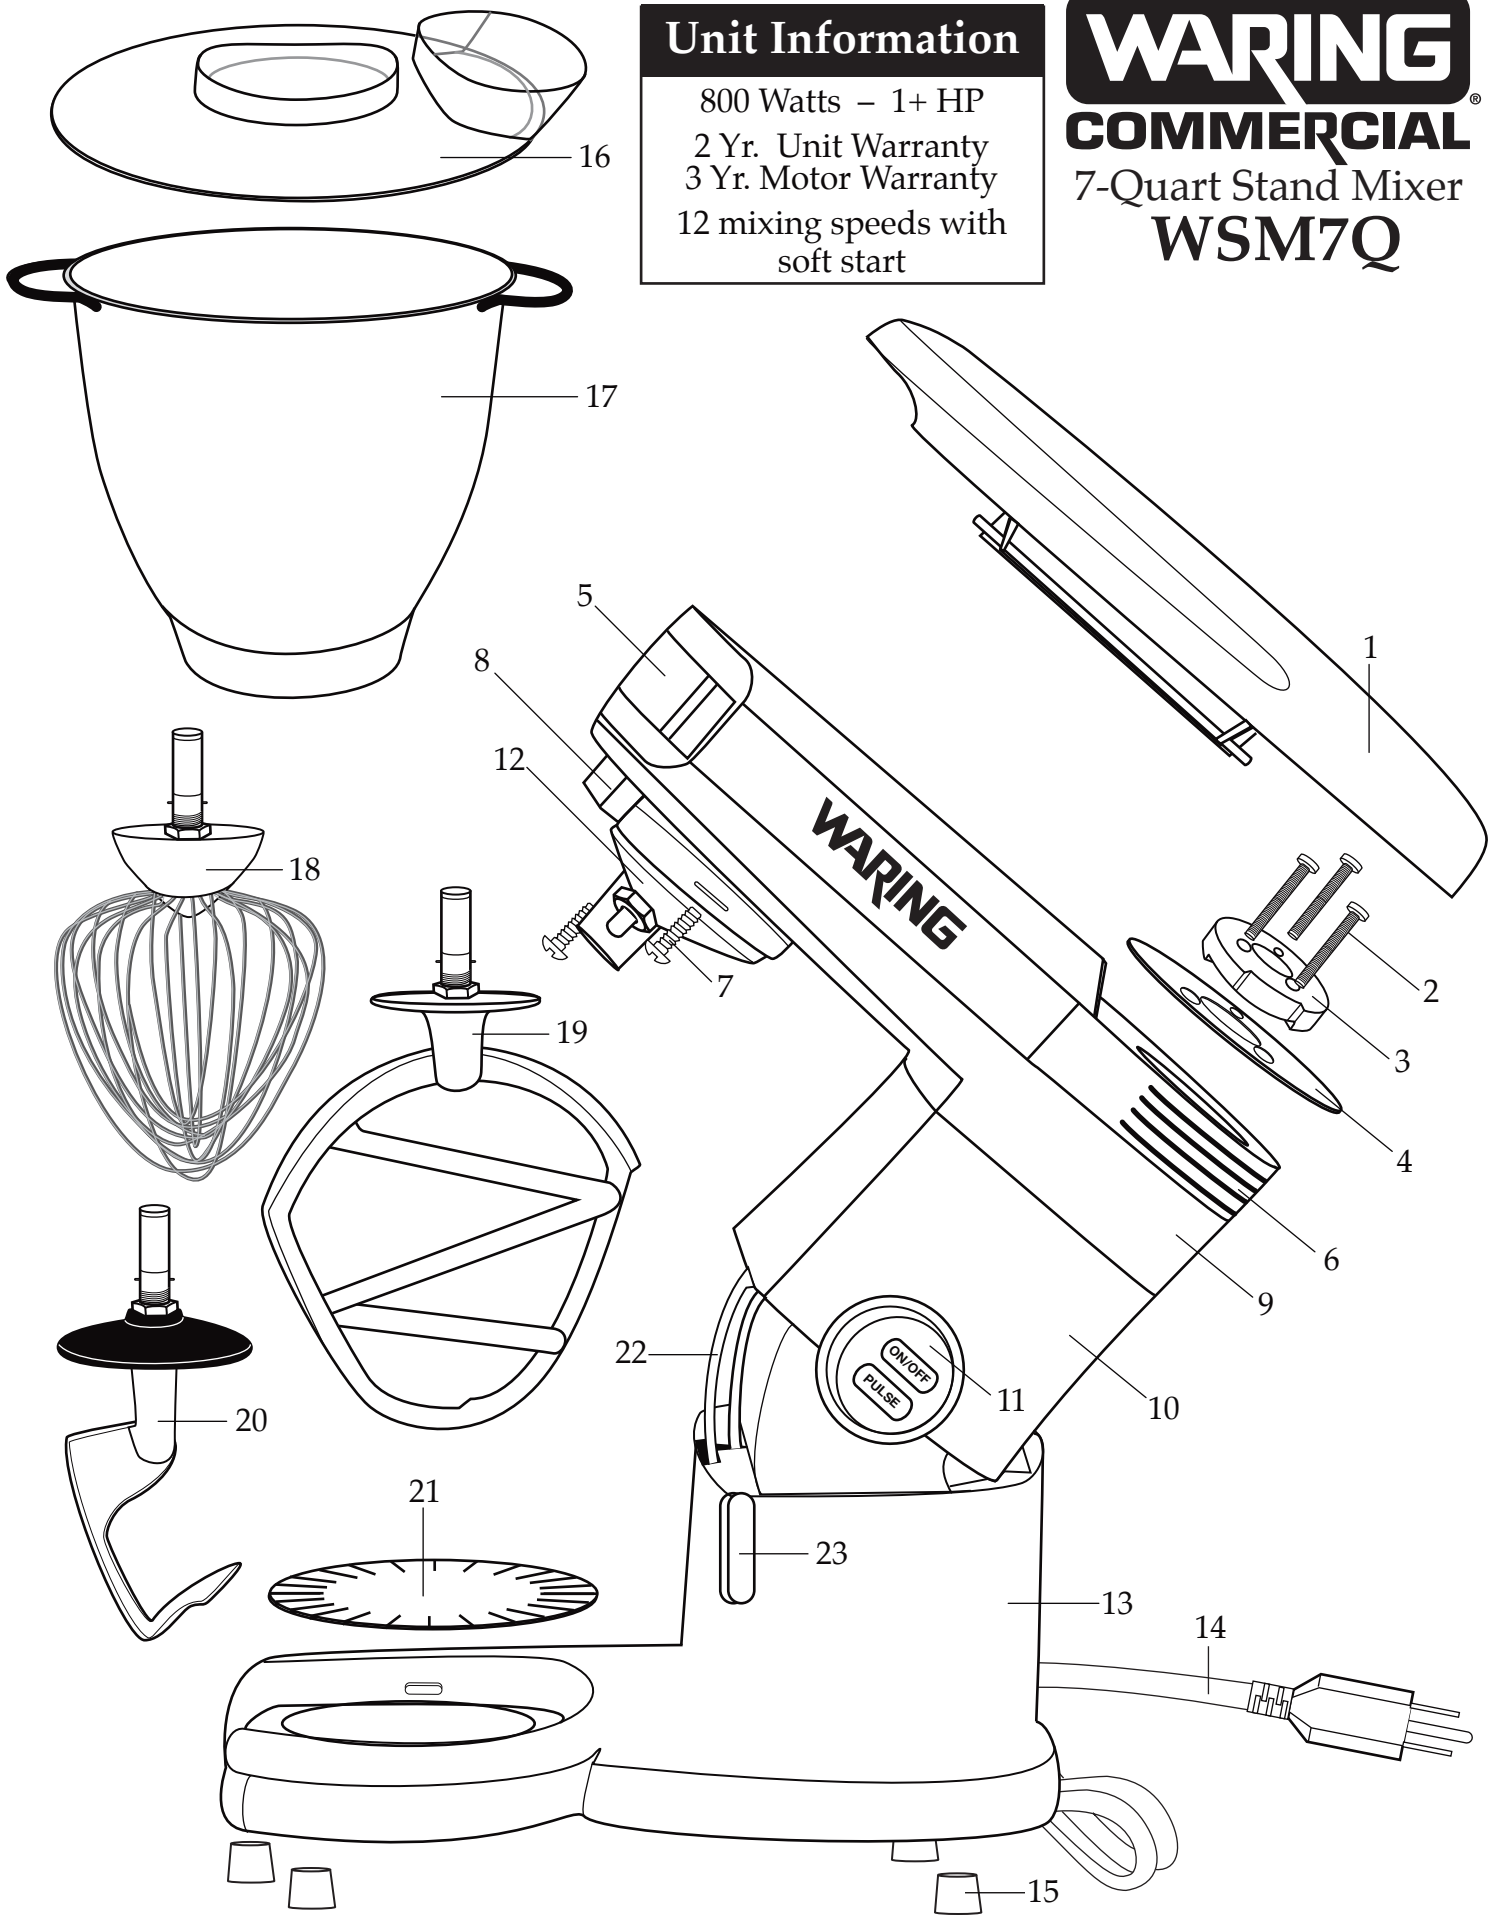

Unit Information

800 Watts – 1+ HP
2 Yr. Unit Warranty
3 Yr. Motor Warranty
12 mixing speeds with
soft start

WARING
COMMERCIAL
7-Quart Stand Mixer
WSM7Q

WARING COMMERCIAL®

503190 Unit Assembly

Illustration #	Part #	Description
1	029128	Top Cover
2	029906	Screw (3 required)
3	029907	Spigot
4	029908	Spigot Seat Plate
5	503294	Front Cover Assembly
6	035166	Middle Cover Assembly <i>(on units after 8/2012)</i>
	503295	Middle Cover Assembly <i>(unit has bracket no longer used)</i>
7	029909	Screw (2 required)
8	029910	Knob
9	503296	Lower Cover Assembly
10	029911	Body
11	029912	Control
12	503297	Gear Box Assembly
13	029913	Pedestal
14	029914	Cord
15	029915	Feet (4 required)
16	029131	Splash Guard
17	029130	Bowl
18	029132	Whisk
19	029134	Paddle
20	029133	Dough Hook
21	029129	Bowl Pad
22	029916	Quadrant
23	503298	Quadrant Spindle Assembly
24	029917	Ground Washer
25	029918	Ground Screw
26	029919	Control Bracket
27	029920	Screw (3 required)
28	029921	Hex Head Bolt (2 required)
29	029923	Timing Belt
30	029924	Spacer (2 required)
31	029925	Felt Pad
32	029918	Screw (4 required)
33	029926	Screw (3 required)

Illustration #	Part #	Description
34	029927	Motor Bushing (3 required)
35	029928	Washer
36	029929	Motor
37	029930	Hinge Retainer
38	029918	Screw (2 required)
39	503299	PC Board Assembly
40	503300	PC Board Assembly Cover
41	029931	Screw (2 required)
42	029932	Quadrant Bracket
43	029918	Screw (2 required)
44	029933	Strain Relief
45	029934	Lower Cord Clamp
46	029918	Screw (4 required)
47	029935	Balance Spring
48	029936	Hinge Pin
49	029937	E Ring
50	029938	Quadrant Spindle Support
51	029939	Head Release Spring

Part No Longer Used

029922 - Bracket
(no longer available)

Wiring Diagram