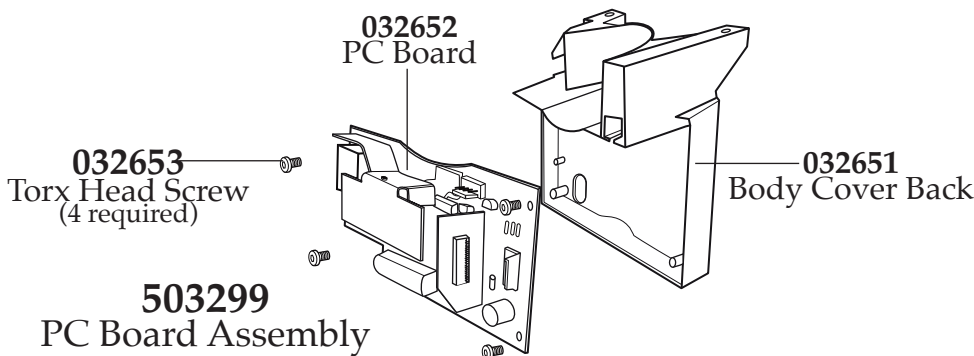

Unit Information

800 Watts – 1+ HP
2 Yr. Unit Warranty
3 Yr. Motor Warranty
12 mixing speeds with
soft start

WARING
COMMERCIAL
7-Quart Stand Mixer
WSM7Q

WARING COMMERCIAL®

503190 Unit Assembly

Illustration #	Part #	Description
1	029128	Top Cover
2	029906	Screw (3 required)
3	029907	Spigot
4	029908	Spigot Seat Plate
5	503294	Front Cover Assembly
6	035166	Middle Cover Assembly <i>(on units after 8/2012)</i>
	503295	Middle Cover Assembly <i>(unit has bracket no longer used)</i>
7	029909	Screw (2 required)
8	029910	Knob
9	503296	Lower Cover Assembly
10	029911	Body
11	029912	Control
12	503297	Gear Box Assembly
13	029913	Pedestal
14	029914	Cord
15	029915	Feet (4 required)
16	029131	Splash Guard
17	029130	Bowl
18	029132	Whisk
19	029134	Paddle
20	029133	Dough Hook
21	029129	Bowl Pad
22	029916	Quadrant
23	503298	Quadrant Spindle Assembly
24	029917	Ground Washer
25	029918	Ground Screw
26	029919	Control Bracket
27	029920	Screw (3 required)
28	029921	Hex Head Bolt (2 required)
29	029923	Timing Belt
30	029924	Spacer (2 required)
31	029925	Felt Pad
32	029918	Screw (4 required)
33	029926	Screw (3 required)

Illustration #	Part #	Description
34	029927	Motor Bushing (3 required)
35	029928	Washer
36	029929	Motor
37	029930	Hinge Retainer
38	029918	Screw (2 required)
39	503299	PC Board Assembly
40	503300	PC Board Assembly Cover
41	029931	Screw (2 required)
42	029932	Quadrant Bracket
43	029918	Screw (2 required)
44	029933	Strain Relief
45	029934	Lower Cord Clamp
46	029918	Screw (4 required)
47	029935	Balance Spring
48	029936	Hinge Pin
49	029937	E Ring
50	029938	Quadrant Spindle Support
51	029939	Head Release Spring