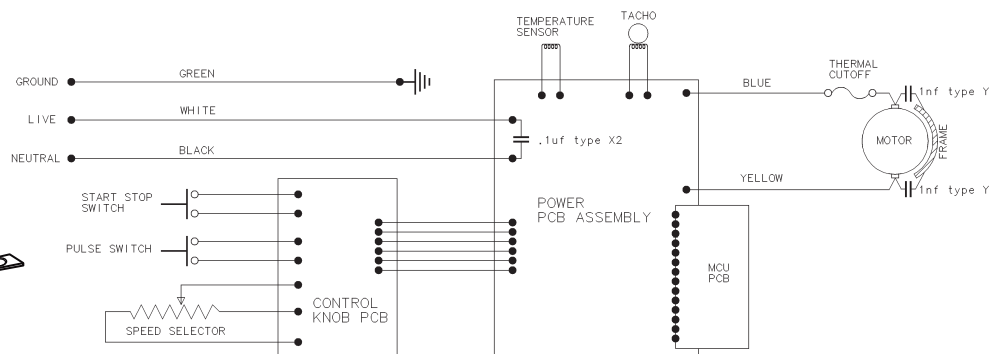

Part No Longer Used

029922 - Bracket
(no longer available)