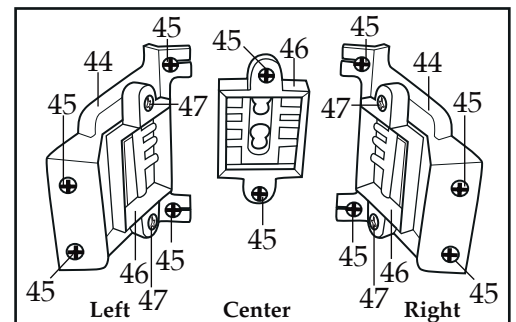

View 3
Looking into unit with back
cover off at cup holder brackets.