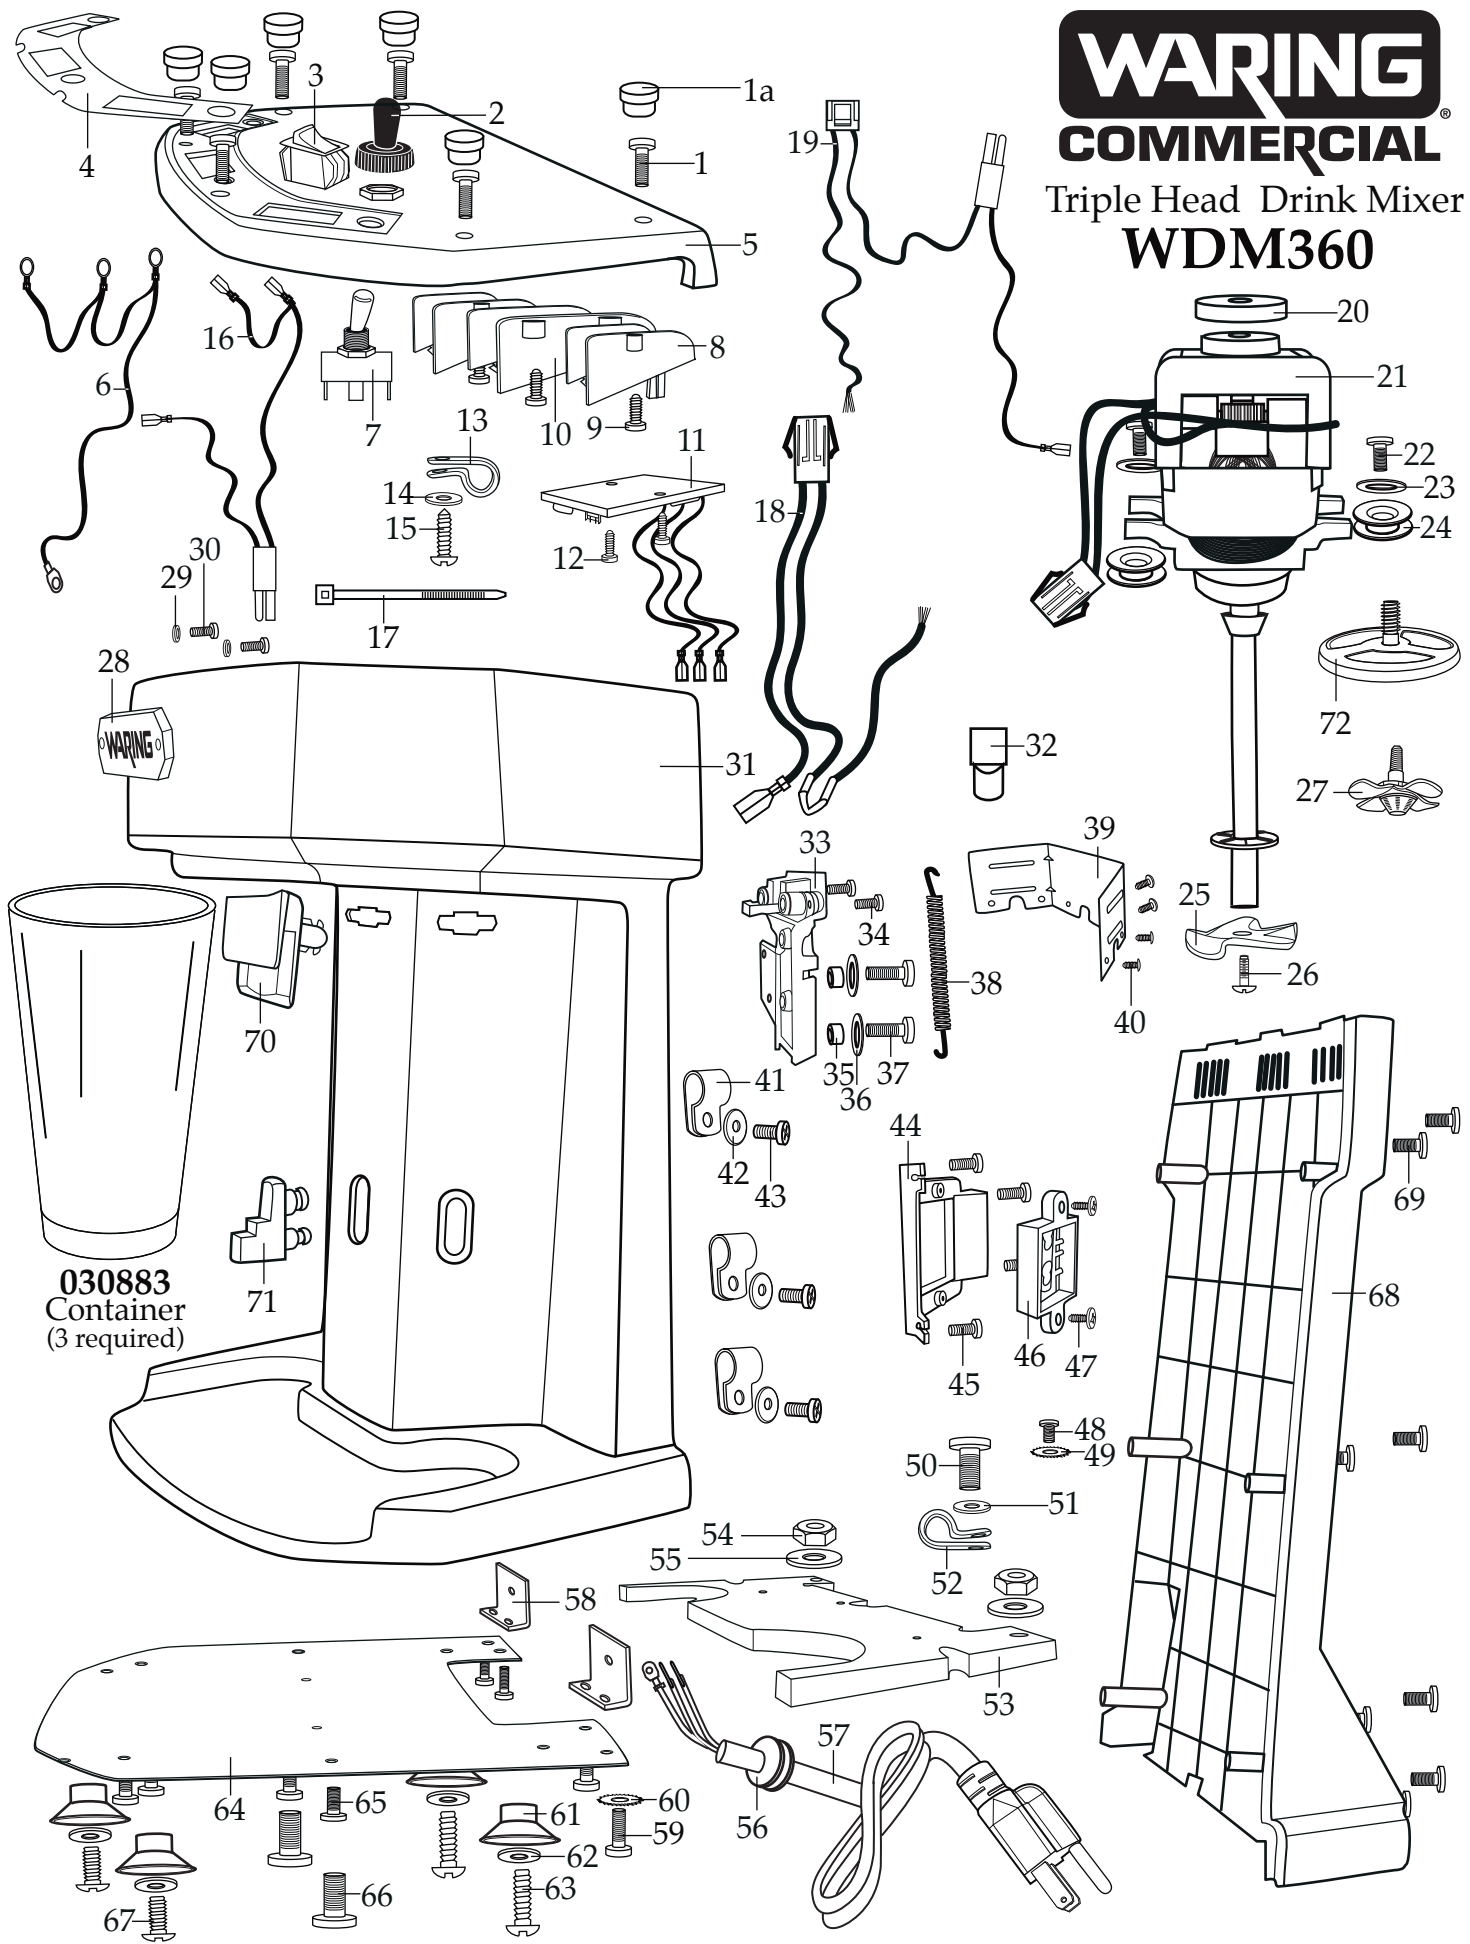

## Triple Head Drink Mixer WDM360

**030883**  
Container  
(3 required)

Illustration#	Part#	Description
1	033901	Screw (6 required)
1a	030685	Rubber Hole Plug (6 required)
2	030682	Switch Boot (3 required)
3	030683	Rocker Switch (3 required)
4	031975	Switch Plate
5	033883	Top Housing ( <i>on units after 12/2012</i> )
	033882	Top Housing with PC Holders ( <i>on units after 12/2012</i> )
	031976	Top Housing
6	033887	Ground Lead Harness (3 required <i>on units after 12/2012</i> )
7	033899	Toggle Switch (3 required <i>on units after 12/2012</i> )
	033994	Toggle Switch (3 required <i>on units after 12/2011</i> )
	030688	Toggle Switch (3 required use 033899)
8	033884	Small PC Holder (2 required <i>on units after 12/2012</i> )
9	033886	Screw for PC Holders (5 required <i>on units after 12/2012</i> )
10	033885	Large PC Holder ( <i>on units after 12/2012</i> )
11	033889	PC Board (3 required <i>on units after 12/2012</i> )
12	033890	PC Board Screw (2 required for each board <i>on units after 12/2012</i> )
13	030708	Cable Clamp (3 required <i>on units after 12/2012</i> )
14	030702	Washer (3 required <i>on units after 12/2012</i> )
15	033900	Screw (3 required <i>on units after 12/2012</i> )
16	033888	Toggle Switch Black Harness (3 required <i>on units after 12/2012</i> )
17	013731	Wire Tie (6 required <i>on units after 12/2012</i> )
18	033891	Black and Brown Lead Harness (3 required <i>on units after 12/2012</i> )
19	033892	Blue, White and Black Lead Harness (3 required <i>on units after 12/2012</i> )
20	030694	Top Motor Mount (3 required)
21	033893	Motor (3 required <i>on units after 12/2012</i> )
	030695	Motor (3 required)
22	033901	Screw (2 required for each motor <i>on units after 12/2012</i> )
	030686	Screw (2 required for each motor)
23	030696	Washer (2 required for each motor)
24	030697	Side Motor Mounts (2 required for each motor)
25	030716	Solid Agitator (3 required)
26	029291	Screw (3 required)
27	029292	Butterfly Agitator (3 required)
28	030689	Name Plate
29	030690	Name Plate Washer (2 required)
30	030691	Name Plate Screw (2 required)