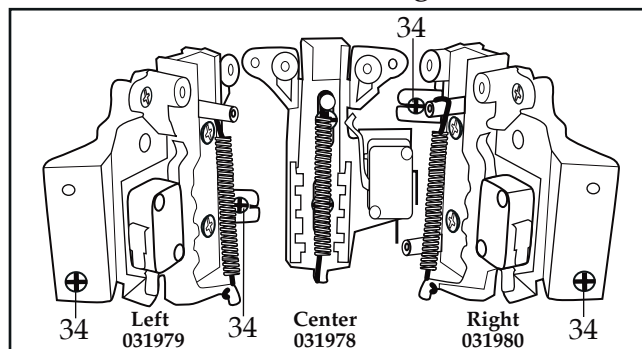

Illustration#	Part#	Description
31	031977	Front Housing
32	019123	Crimp Connector (2 required)
33	031978	Center Actuator Switch Assembly (see View 2)
	031979	Left Actuator Switch Assembly (see View 2)
	031980	Right Actuator Switch Assembly (see View 2)
34	030700	Screw (2 required each Switch Assembly see View 2)
35	030703	Center Actuator Switch Assembly Sleeve (2 required)
36	030702	Center Actuator Switch Assembly Washer (2 required)
37	030686	Center Actuator Switch Assembly Screw (2 required)
38	030701	Spring (3 required)
39	031989	Actuator Retaining Bracket
40	031990	Actuator Retaining Bracket Screw (6 required)
41	030708	Cable Clamp (3 required)
42	030702	Washer (3 required)
43	030686	Screw (3 required)
44	031982	Left and Right Cup Support Locking Bracket (see View 3)
45	033968	Screw (4 required on both right and left brackets see View 3) (2 required center bracket see View 3)
46	030704	Cup Support Locking Assembly (3 required see View 3)
47	031981	Left and Right Locking Assembly Screw (2 required see View 3)
48	030706	Ground Screw
49	030707	Ground Lock Washer
50	033902	Cord Cable Clamp Screw (on units after 12/2012)
	030700	Cord Cable Clamp Screw
51	030696	Cord Cable Clamp Washer
52	036039	1/4 Cord Cable Clamp
53	033896	Weight Plate (on units after 12/2012)
	031986	Weight Plate