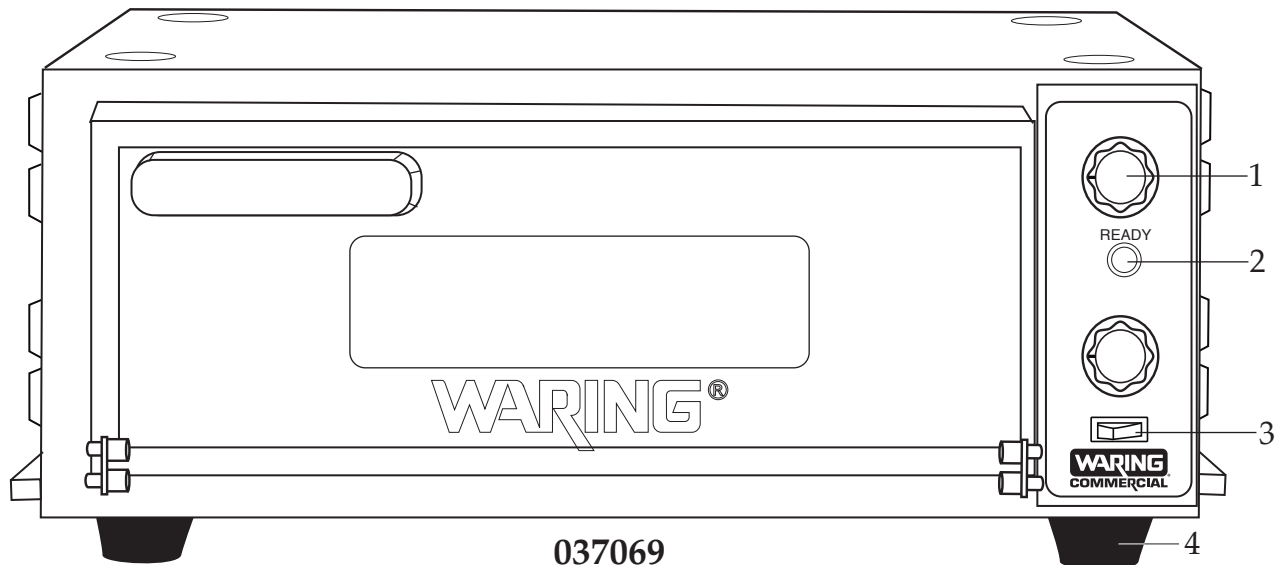

Information

120 Volts – 60 Hz – 1800 Watts

15 Minute Timer

Besure there is at least 6" clearence between all sids and top of of to anhy wall or cabinets.

WARING COMMERCIAL

14" Medium Duty Single Deck

Pizza Oven

WPO100

037069
WPO100 Unit

037051
Pizza Stone

032000
Cleaning Brush

WARING
COMMERCIAL
 Unit Components
WPO100

Illustration#	Part#	Description
1	028626	Knob with Screw (2 required)
2	030515	Ready Light Assembly
3	037052	Switch with Leads
4	037053	Feet (4 required)
5	029998	Hex Nut (2 required)
6	033756	Thermal Cut-off
7	030076	Lock Washer (2 required)
8	030075	Screw (2 required)
9	030535	Hex Nut (2 required)
10	030536	Lock Washer
11	037061	Timer
12	029943	Screw (2 required)
13	037060	Thermostat
14	029943	Screw (2 required)
15	033768	Oven Light Lens
16	034958	Bulb
17	037055	Lamp Holder
18	037056	Thermostat Cover
19	037057	Screw (2 required)
20	013731	Wire Ties (6 required)
21	037057	Screw
22	037058	Thermostat Bulb Bracket
23	037054	Side Panel
24	033771	Screw (4 required)
25	033776	Screw (4 required)
26	037062	22.25" Lead Sleeve
27	037063	2.25" Lead Sleeve (4 required)
28	037064	41.5" Red Element Lead
29	037065	40.25" Black Element Lead