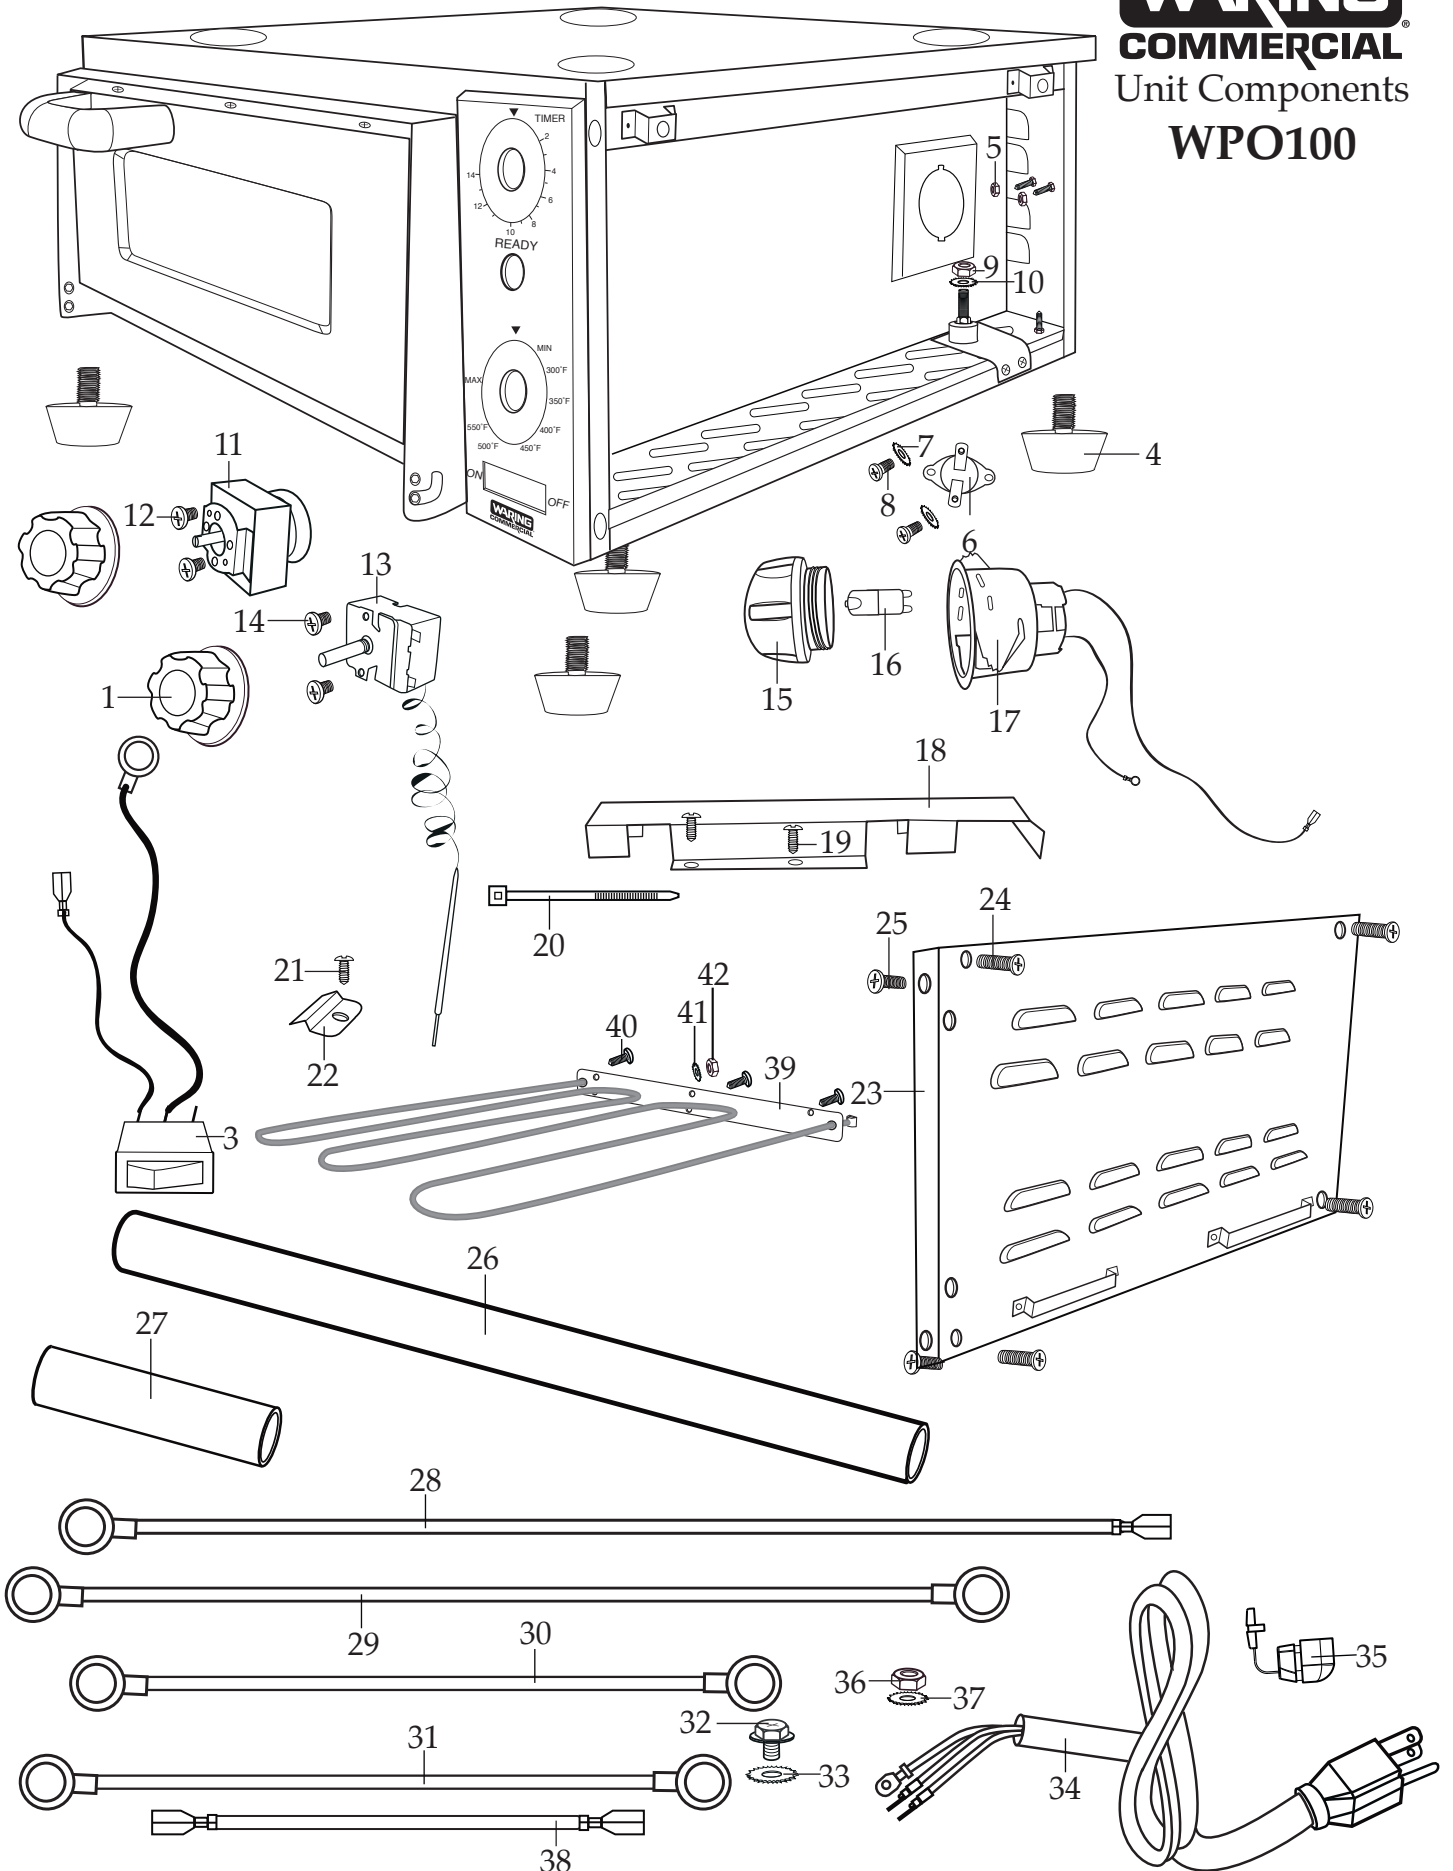

Information

120 Volts – 60 Hz – 1800 Watts

15 Minute Timer

Besure there is at least 6" clearence between all sids and top of of to anhy wall or cabinets.

WARING COMMERCIAL

14" Medium Duty Single Deck

Pizza Oven

WPO100

037069
WPO100 Unit

037051
Pizza Stone

032000
Cleaning Brush

WARING
COMMERCIAL
 Unit Components
WPO100

Illustration#	Part#	Description
1	028626	Knob with Screw (2 required)
2	030515	Ready Light Assembly
3	037052	Switch with Leads
4	037053	Feet (4 required)
5	029998	Hex Nut (2 required)
6	033756	Thermal Cut-off
7	030076	Lock Washer (2 required)
8	030075	Screw (2 required)
9	030535	Hex Nut (2 required)
10	030536	Lock Washer
11	037061	Timer
12	029943	Screw (2 required)
13	037060	Thermostat
14	029943	Screw (2 required)
15	033768	Oven Light Lens
16	034958	Bulb
17	037055	Lamp Holder
18	037056	Thermostat Cover
19	037057	Screw (2 required)
20	013731	Wire Ties (6 required)
21	037057	Screw
22	037058	Thermostat Bulb Bracket
23	037054	Side Panel
24	033771	Screw (4 required)
25	033776	Screw (4 required)
26	037062	22.25" Lead Sleeve
27	037063	2.25" Lead Sleeve (4 required)
28	037064	41.5" Red Element Lead
29	037065	40.25" Black Element Lead

Illustration#	Part#	Description
30	037066	9" Red Element Lead (2 required)
31	037067	9" Black Element Lead (2 required)
32	030534	Sems (element leads 4 required)
33	030076	Lock Washer (element leads 4 required)
34	033757	Cord
35	030518	Strain Relief
36	030534	Ground Hex Nut
37	029959	Ground Lock Washer
38	037068	3.625" White Lead (2 required)
39	037077	Element (2 required)
40	037057	Screw (3 required)
41	029959	Lock Washer
42	030534	Hex Nut