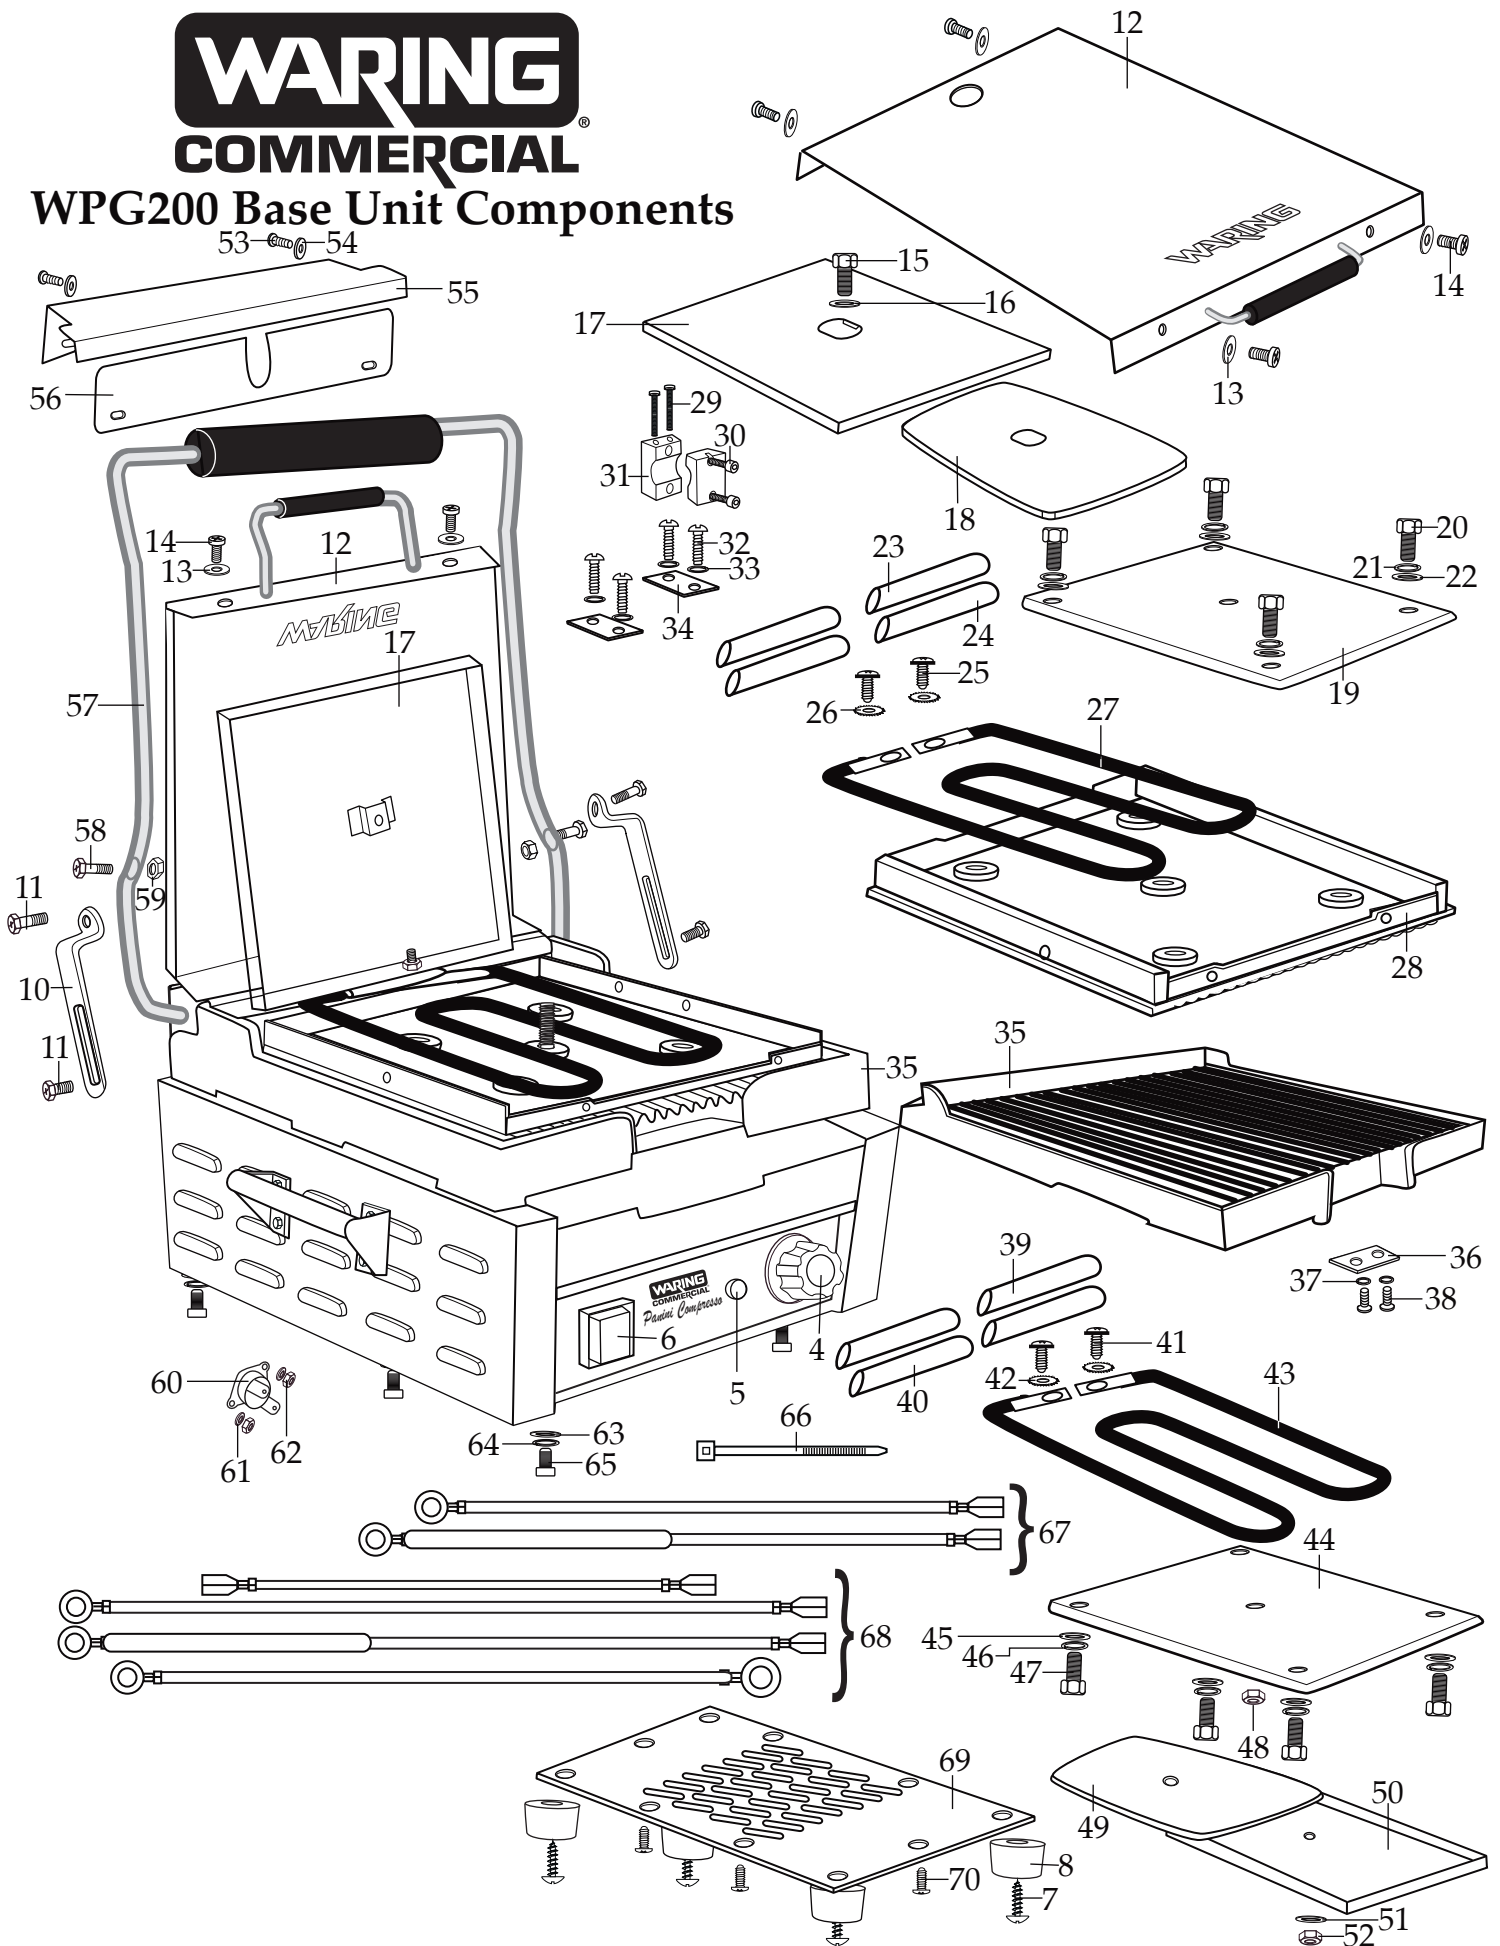

WARING COMMERCIAL[®]

Panini Compresso™ Slimline Grill WPG200

037888
WPG200 Unit

032000
Cleaning Brush

Unit Information

120V - 60Hz - 1800 watts

- 7.75" x 14.5" cooking surface
- Hinged, auto-balancing top plate
- Limited 1 Year Warranty

WARING COMMERCIAL

WPG200 Base Unit Components

Illustration#	Part#	Description
1	037881	Thermostat
2	029943	Thermostat Screw (2 required)
3	028627	Set Screw (2 required)
4	028626	Control Knob
5	029941	Indicator Light
6	029477	On-Off Switch
7	028623	Foot Screw (4 required)
8	028622	Foot (4 required)
9	037878	Drip Tray
10	028624	Pivot Bracket (2 required)
11	028625	Pivot Bracket Screw Set (1 large & 1 small 2 sets required)
12	037874	Cover
13	029946	Washer (4 required)
14	035012	Screw (4 required)
15	029950	Hex Head Bolt
16	029951	Washer
17	037872	Top Insulation Plate
18	037870	Top Insulation
19	037867	Top Element Plate
20	029962	Hex Head Bolt (4 required)
21	029963	Spring Washer (4 required)
22	029964	Washer (4 required)
23	037889	Fiber Sleeve (2 required)
24	037890	Plastic Sleeve (2 required)
25	029958	Screw (2 required)
26	029959	Washer (2 required)
27	037865	800 Watts Top Element
28	037875	Ribbed Top Grill Plate
29	036549	Screw (2 required)
30	036550	Tension Bolts (2 required)