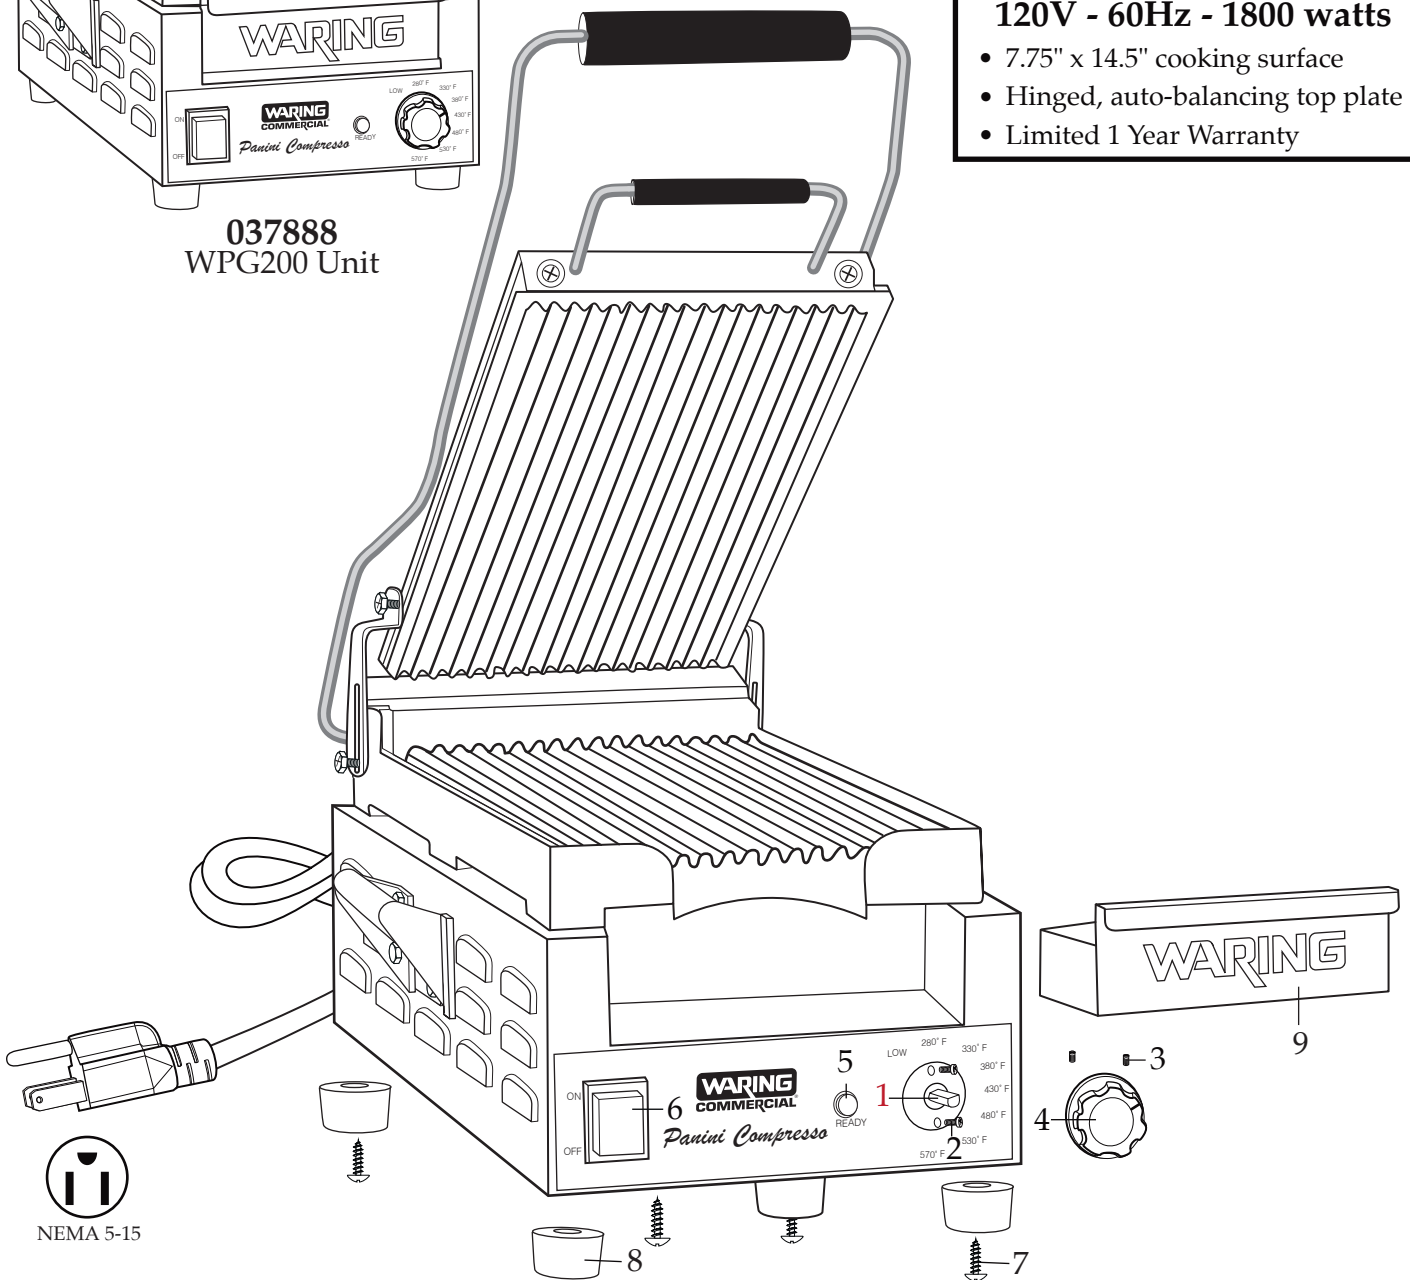

WARING COMMERCIAL[®]

Panini Compresso™ Slimline Grill WPG200

037888
WPG200 Unit

032000
Cleaning Brush

Unit Information

120V - 60Hz - 1800 watts

- 7.75" x 14.5" cooking surface
- Hinged, auto-balancing top plate
- Limited 1 Year Warranty

WARING COMMERCIAL

WPG200 Base Unit Components

Illustration#	Part#	Description
1	037881	Thermostat
2	029943	Thermostat Screw (2 required)
3	028627	Set Screw (2 required)
4	028626	Control Knob
5	029941	Indicator Light
6	029477	On-Off Switch
7	028623	Foot Screw (4 required)
8	028622	Foot (4 required)
9	037878	Drip Tray
10	028624	Pivot Bracket (2 required)
11	028625	Pivot Bracket Screw Set (1 large & 1 small 2 sets required)
12	037874	Cover
13	029946	Washer (4 required)
14	035012	Screw (4 required)
15	029950	Hex Head Bolt
16	029951	Washer
17	037872	Top Insulation Plate
18	037870	Top Insulation
19	037867	Top Element Plate
20	029962	Hex Head Bolt (4 required)
21	029963	Spring Washer (4 required)
22	029964	Washer (4 required)
23	037889	Fiber Sleeve (2 required)
24	037890	Plastic Sleeve (2 required)
25	029958	Screw (2 required)
26	029959	Washer (2 required)
27	037865	800 Watts Top Element
28	037875	Ribbed Top Grill Plate
29	036549	Screw (2 required)
30	036550	Tension Bolts (2 required)