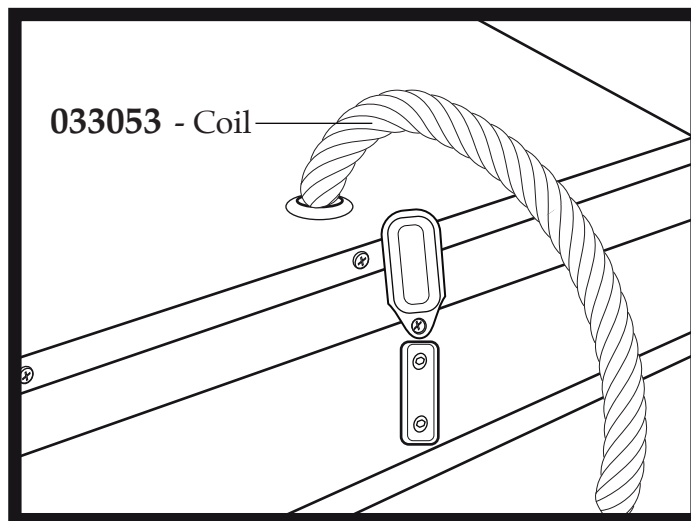

Illustration#	Part#	Description
61	029993 029997	Spring Washer (2 required) Washer (2 required)
62	029998	Nut (2 required)
63	029999	Washer (4 required)
64	030000	Spring Washer (4 required)
65	030001	Bolt (4 required)
66	013731	Wire Tie (7 required)
67	037885 037884	16.5" Black Lead Assembly 23.5" Black Lead with Sleeve
68	037886 037887 037882 037883	9" Red Lead Assembly 23.75" Red Lead Assembly 11.5" Red Lead with Sleeve 21.75" Red Lead Assembly
69	037869	Bottom Housing Plate
70	030006	Screw (6 required)

033681 - Cord 120 volt NEMA 5-15