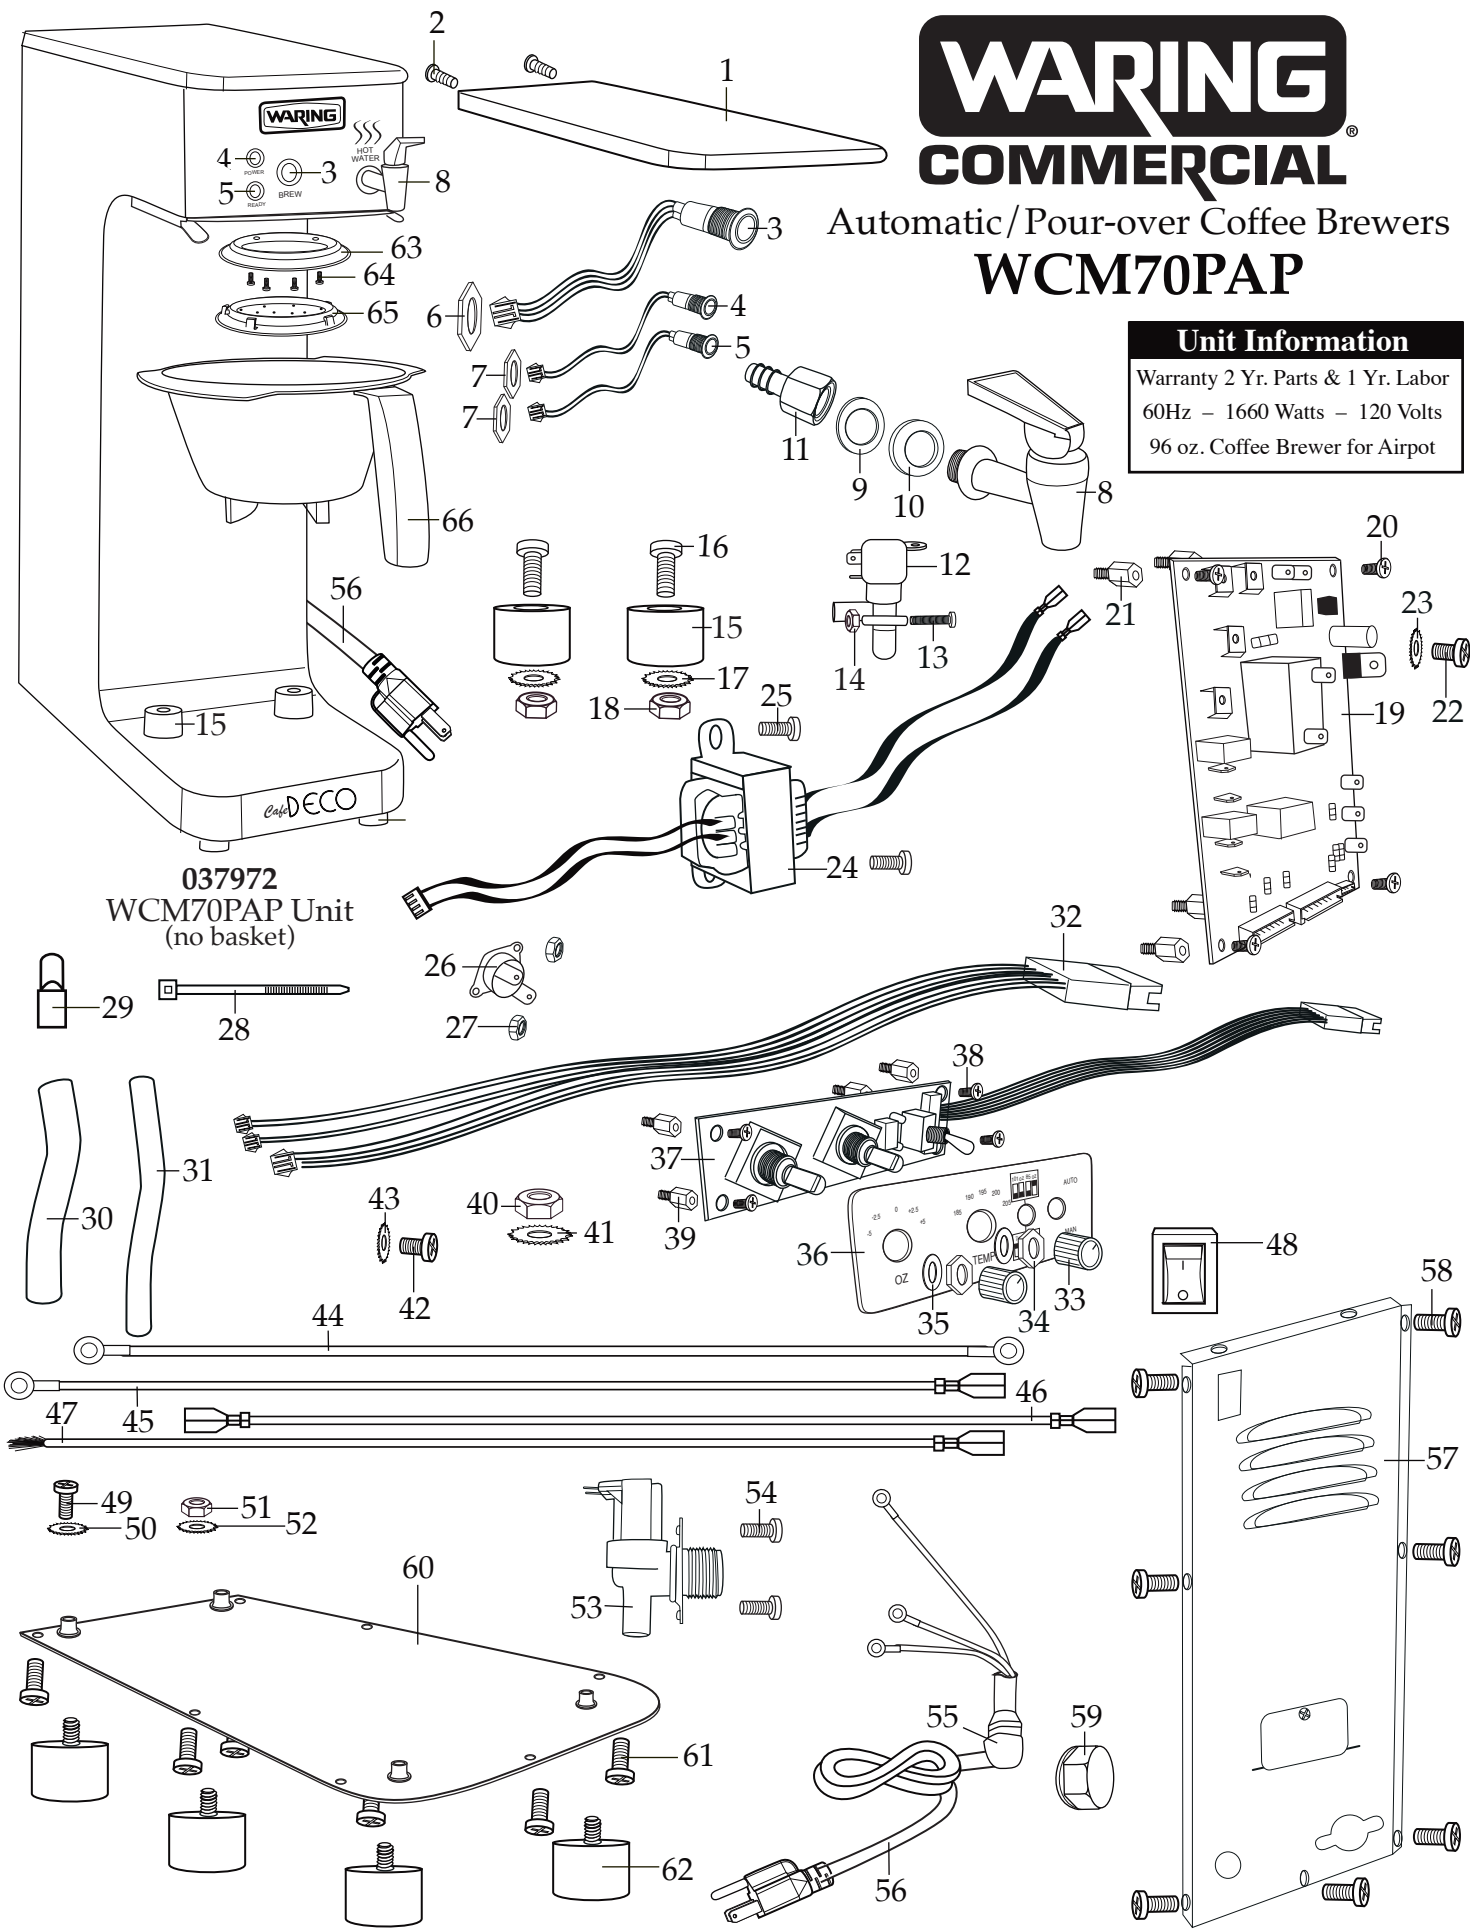

037972
WCM70PAP Unit
(no basket)