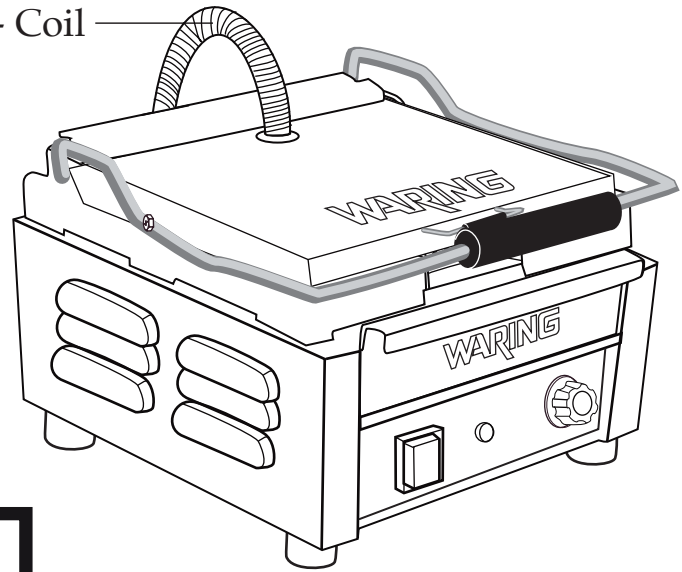

Catalog/Model

WFG150   WPG150
WFG150C   WPG150B
                  WPG150C

WARING
COMMERCIAL

314 Ella T. Grasso Ave.
Torrington, CT 06790
Tele. 1-800-269-6640
Fax 860-496-9017
www.waringcommercialproducts.com

033053 - Coil