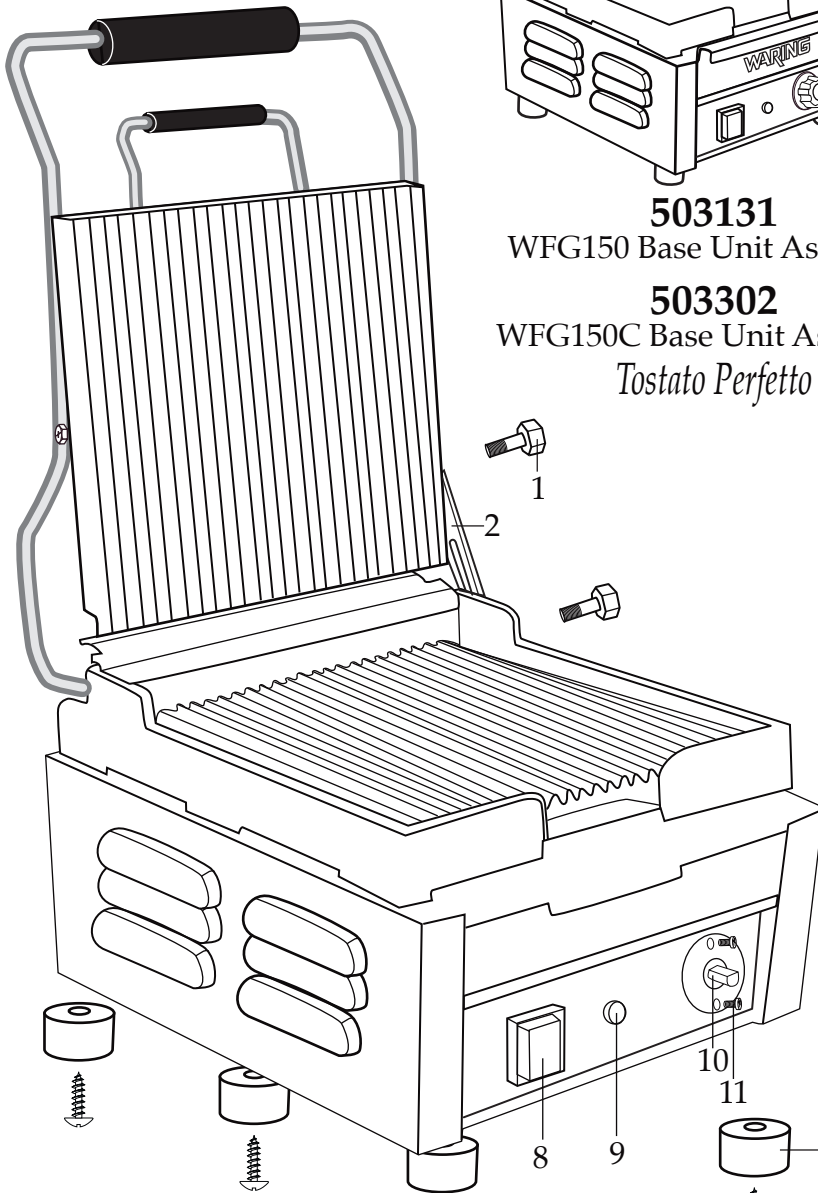

Date Code Location
 YY|MM|DD
 year|year|month|month|day|day

Panini Perfetto® / Tostato Perfetto®
 Compact Italian-Style Panini Grills

WFG150
 flat grill

WFG150C
 Canadian flat grill

WPG150
 panini grill

WPG150B
 208 volt panini grill

WPG150C
 Canadian panini grill

503131
 WFG150 Base Unit Assembly

503302
 WFG150C Base Unit Assembly
Tostato Perfetto

503132
 WPG150 Base Unit Assembly

503244
 WPG150B Base Unit Assembly

503303
 WPG150C Base Unit Assembly
Panini Perfetto