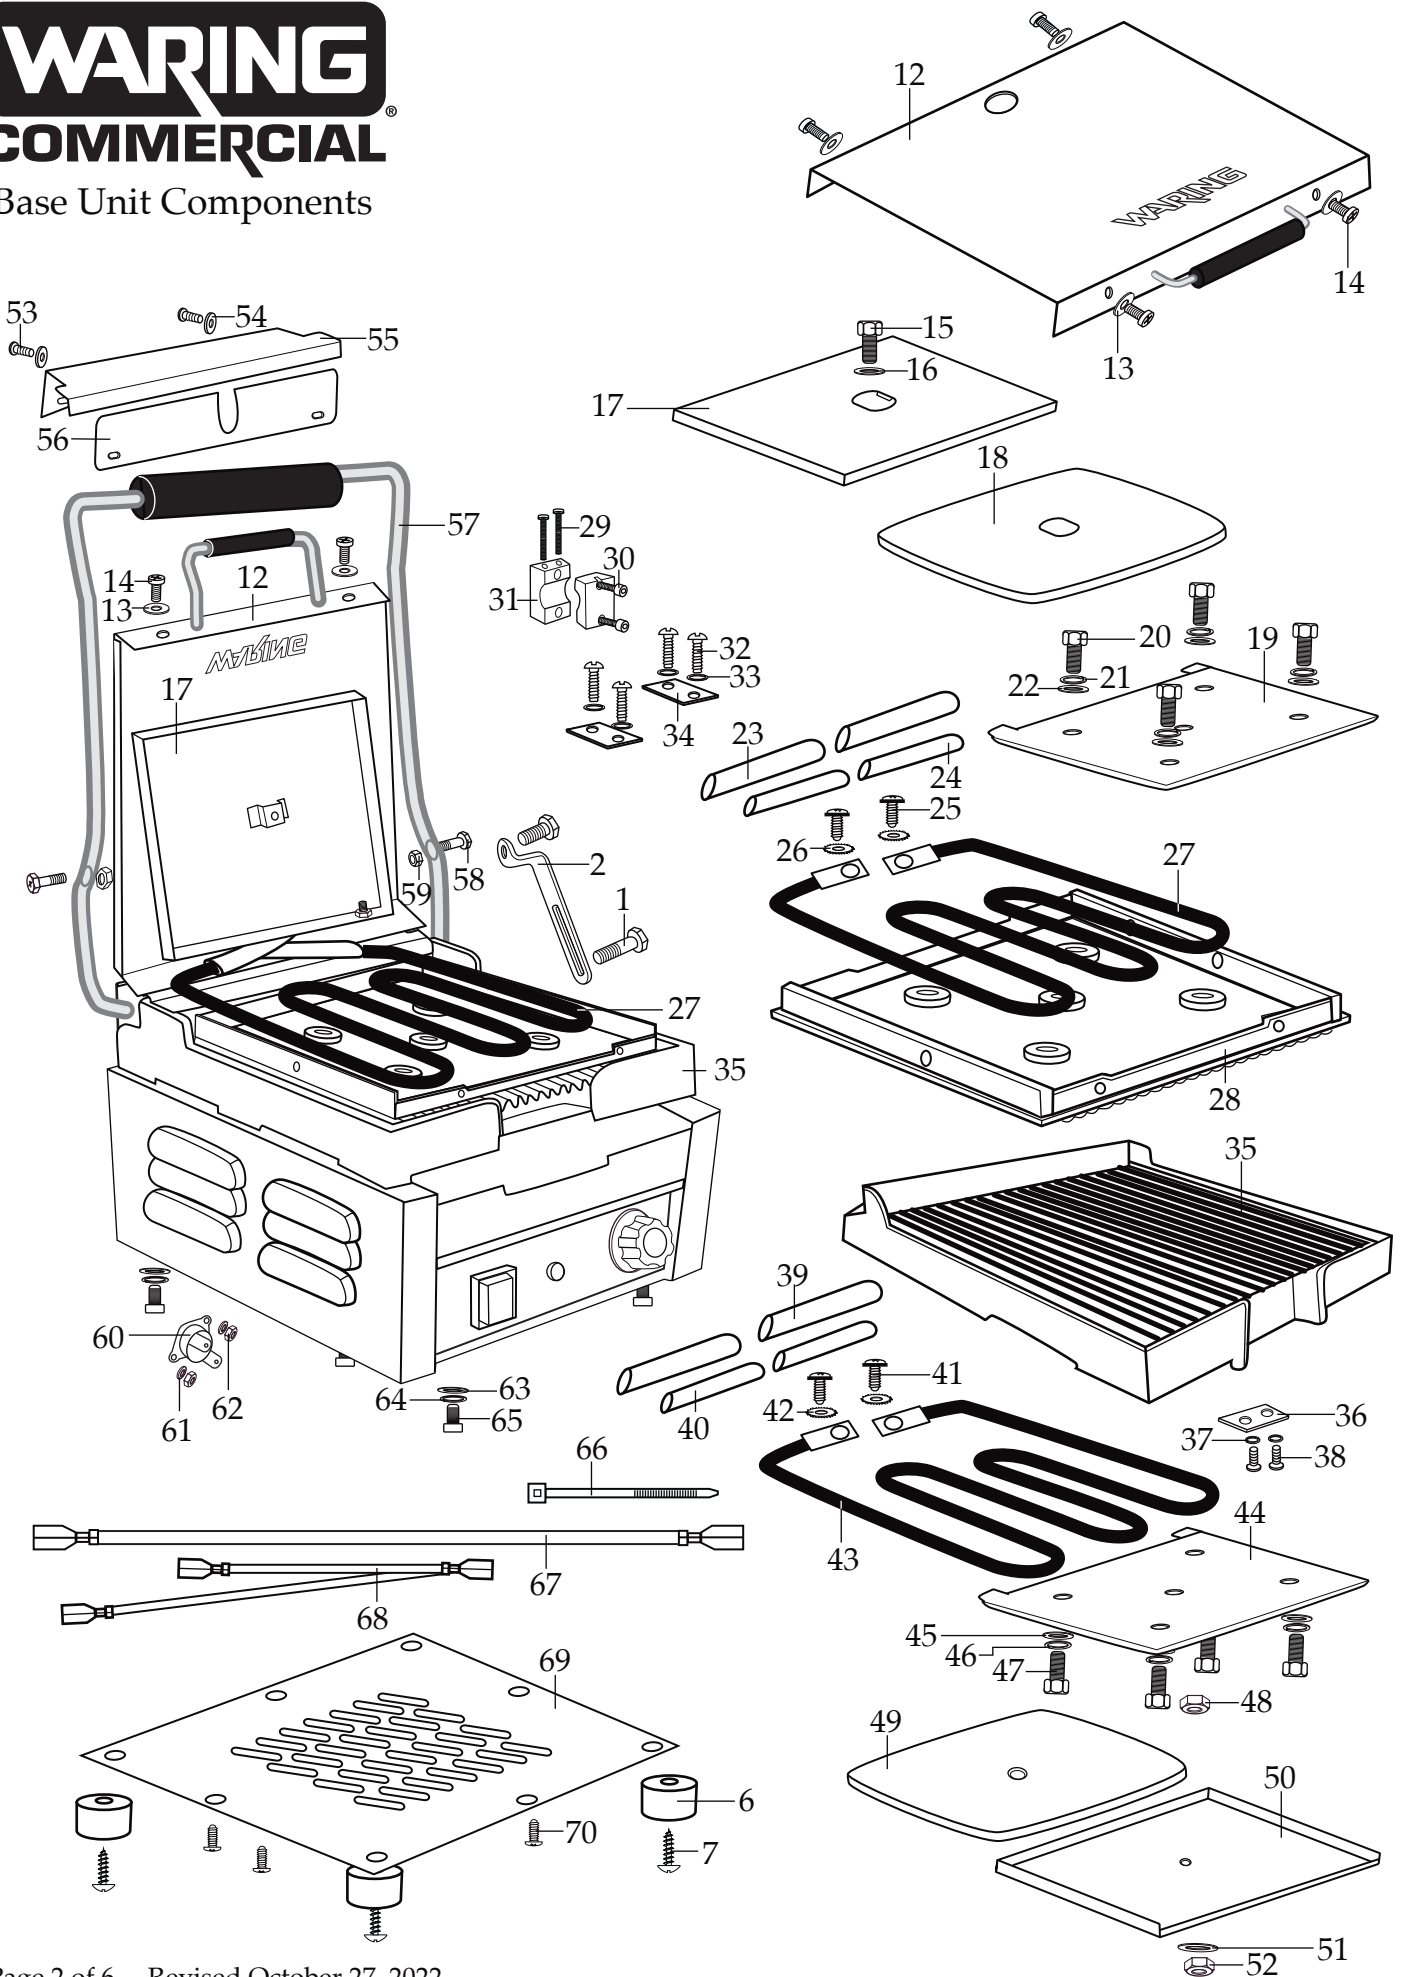

WARING COMMERCIAL®

Base Unit Components

Catalog/Model

WFG150 WPG150
WFG150C WPG150B
WPG150C

WARING
COMMERCIAL
314 Ella T. Grasso Ave.
Torrington, CT 06790
Tele. 1-800-269-6640
Fax 860-496-9017
www.waringcommercialproducts.com

Illustration#	Part#	Description
1	028625	Pivot Bracket Screw Set (1 small and 1 large)
2	028624	Pivot Bracket
3	028627	Set Screw (2 required)
4	028626	Control Knob
5	029502	Drip Tray
6	028622	Foot (4 required)
7	028623	Foot Screw (4 required)
8	029477 029478	On-Off Switch WPG150B On-Off Switch
9	029941 030018	Indicator Light WPG150B Indicator Light
10	029942 030013	Thermostat WPG150B Thermostat
11	029943	Thermostat Screw (2 required)
12	029944	Cover
13	029946	Washer (4 required)
14	029947	Screw (4 required)
15	029950	Hex Head Bolt
16	029951	Washer
17	029952	Top Insulation Plate
18	029948	Top Insulation
19	029954	Top Element Plate
20	029962	Hex Head Bolt (4 required)
21	029963	Spring Washer (4 required)
22	029964	Washer (4 required)
23	029956	Fiber Sleeve (2 required)
24	029957	Plastic Sleeve (2 required)
25	029958	Screw (2 required)
26	029959	Washer (2 required)
27	029960 030015	Top Element WPG150B Top Element
28	029966 029965	Top Flat Grill Plate Top Ribbed Grill Plate