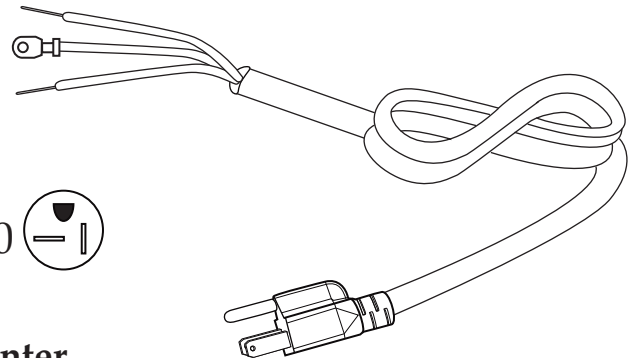

Catalog/Model

WFG150 WPG150
WFG150C WPG150B
WPG150C

WARING
COMMERCIAL
314 Ella T. Grasso Ave.
Torrington, CT 06790
Tele. 1-800-269-6640
Fax 860-496-9017
www.waringcommercialproducts.com

Illustration#	Part#	Description
55	036565 029987	Rear Cover with Tension Cover <i>(on units after 11/10/2017)</i> Rear Cover with Tension Cover
56	036566 029988	Rear Cover Plate with Tension Hole <i>(on units after 11/10/2017)</i> Rear Cover Plate with Tension Hole
57	029989	Large Handle
58	029990	Hex Head Screw (2 required)
59	029991	Handle Nut (2 required)
60	029996 030014	Thermal Cut-off WPG150B Thermal Cut-off
61	029997	Washer (2 required)
62	029998	Nut (2 required)
63	029999	Washer (4 required)
64	030000	Spring Washer (4 required)
65	030001	Bolt (4 required)
66	013731	Wire Tie (7 required)
67	030003	17" Red Lead
68	030004	Red and White Lead (joined)
69	030005	Bottom Housing Plate
70	030006	Screw (4 required)

033681 - Cord 120 volt NEMA 5-15

033682 - Cord 208 Volt NEMA 6-20

033683 - Cord Canadian Unit NEMA 5-20

* Certified replacement of the cord set can only be performed by an Authorized Service Center or the Waring Factory Service Center.