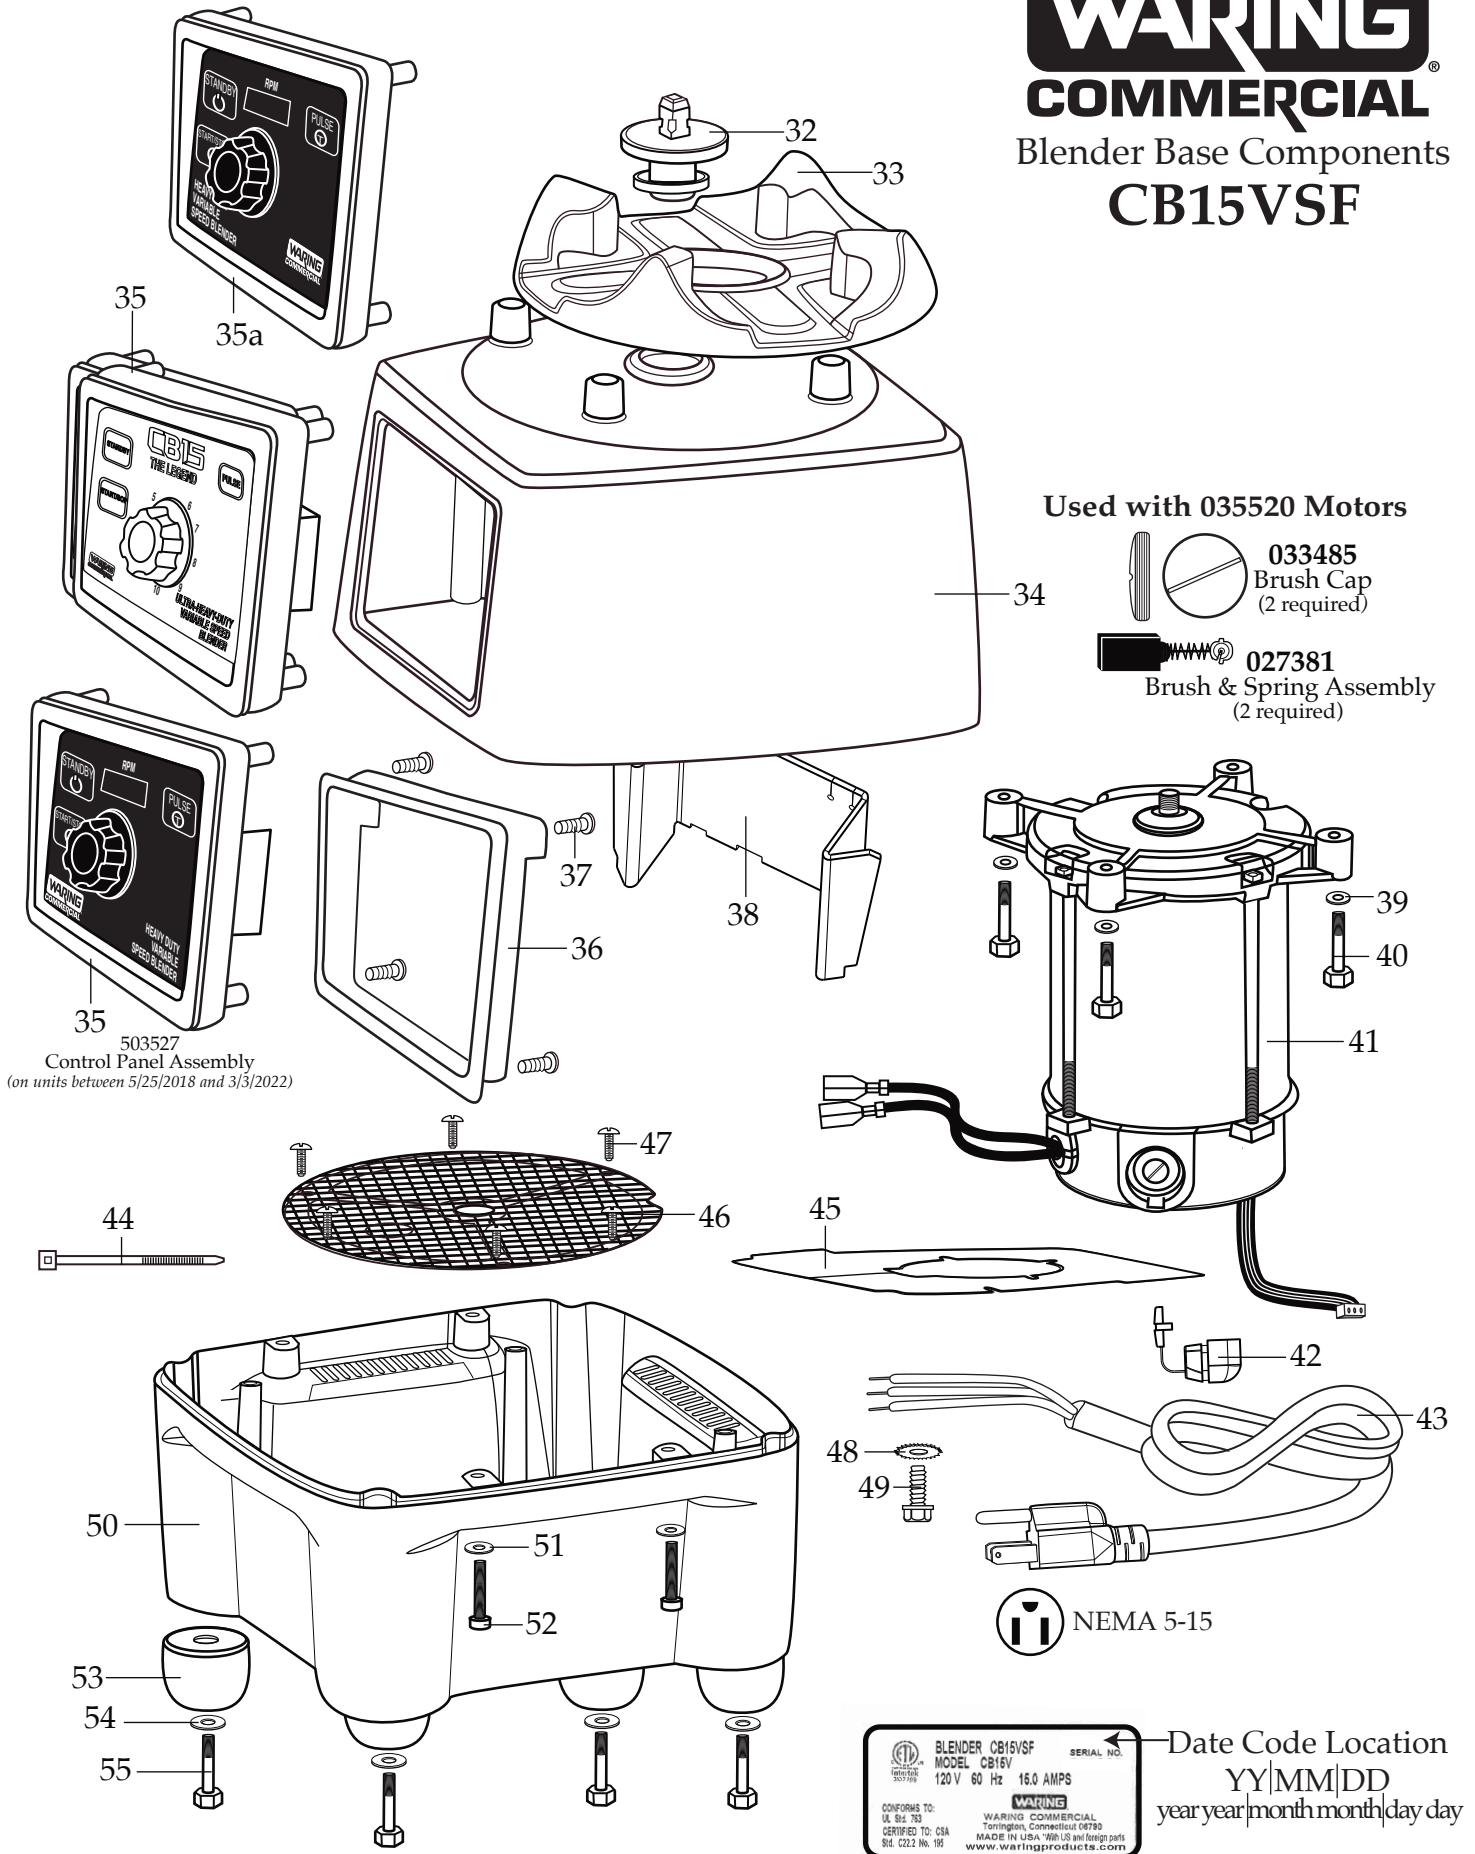

503433

Container with Blending Assembly and Spigot

502977
Blending Assembly

WARING COMMERCIAL

Blender Base Components

CB15VSF

BLENDER CB15VSF
MODEL CB15V
 120 V 60 Hz 15.0 AMPS
 CONFORMS TO:
 UL Std. 753
 CERTIFIED TO: CSA
 S&C C222 No. 105

Illustration#	Part#	Description
1	024000	Hot Blending Outer Lid
2	026496	Gasket for plastic outer lid
3	023998	Hot Blending Lid Baffle Cup
4	002972	Cap Nut
5	027581	Flat Washer (2 required)
6	027683	Blade
7	018389	"O" Ring
8	027582	Bearing Cap
9	018390	Small "V" Ring
10	023934	Bearing Holder
11	004946	Washer
12	018386	Bearing (2 required)
13	023926	Spacer
14	023907	Spring Washer
15	023927	Retaining Ring
16	023906	Large "V" Ring
17	023933	Drive Shaft
18	025817	Key
19	028530	Cover Insert
20	028226	Outer Lid
21	008791	Latch Wire (3 required)
22	502773	Bracket Assembly (spot welded to container 3 required)
23	503434	Double Handle Container
24	502977	Blending Assembly (complete)
25	004949	Container Base Gasket
26	025571	Container Support (container base)
27	012008	Lock Nut
28	034026	"O" Ring
29	033965	Spigot Assembly
30	034320	Spigot Rubber Insert

Illustration#

54
 55

Part#

018314
 026493

Description

Washer (4 required)
 Screw (4 required)

Groschopp Motor Parts No Longer Used

(on units after 3/28/2016 thru 9/9/2016)