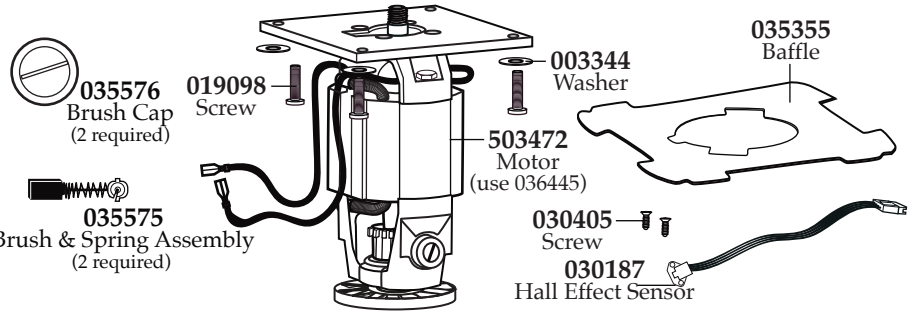

Part No Longer Used

012409

Crimp Connector (2 required)
 (units built on 3/28/2016)

027381

Brush & Spring Assembly
 (2 required on units after 9/16/2016
 & before 3/28/2016)

033485
 Brush Cap

(2 required on units after 9/16/2016
 & before 3/28/2016)