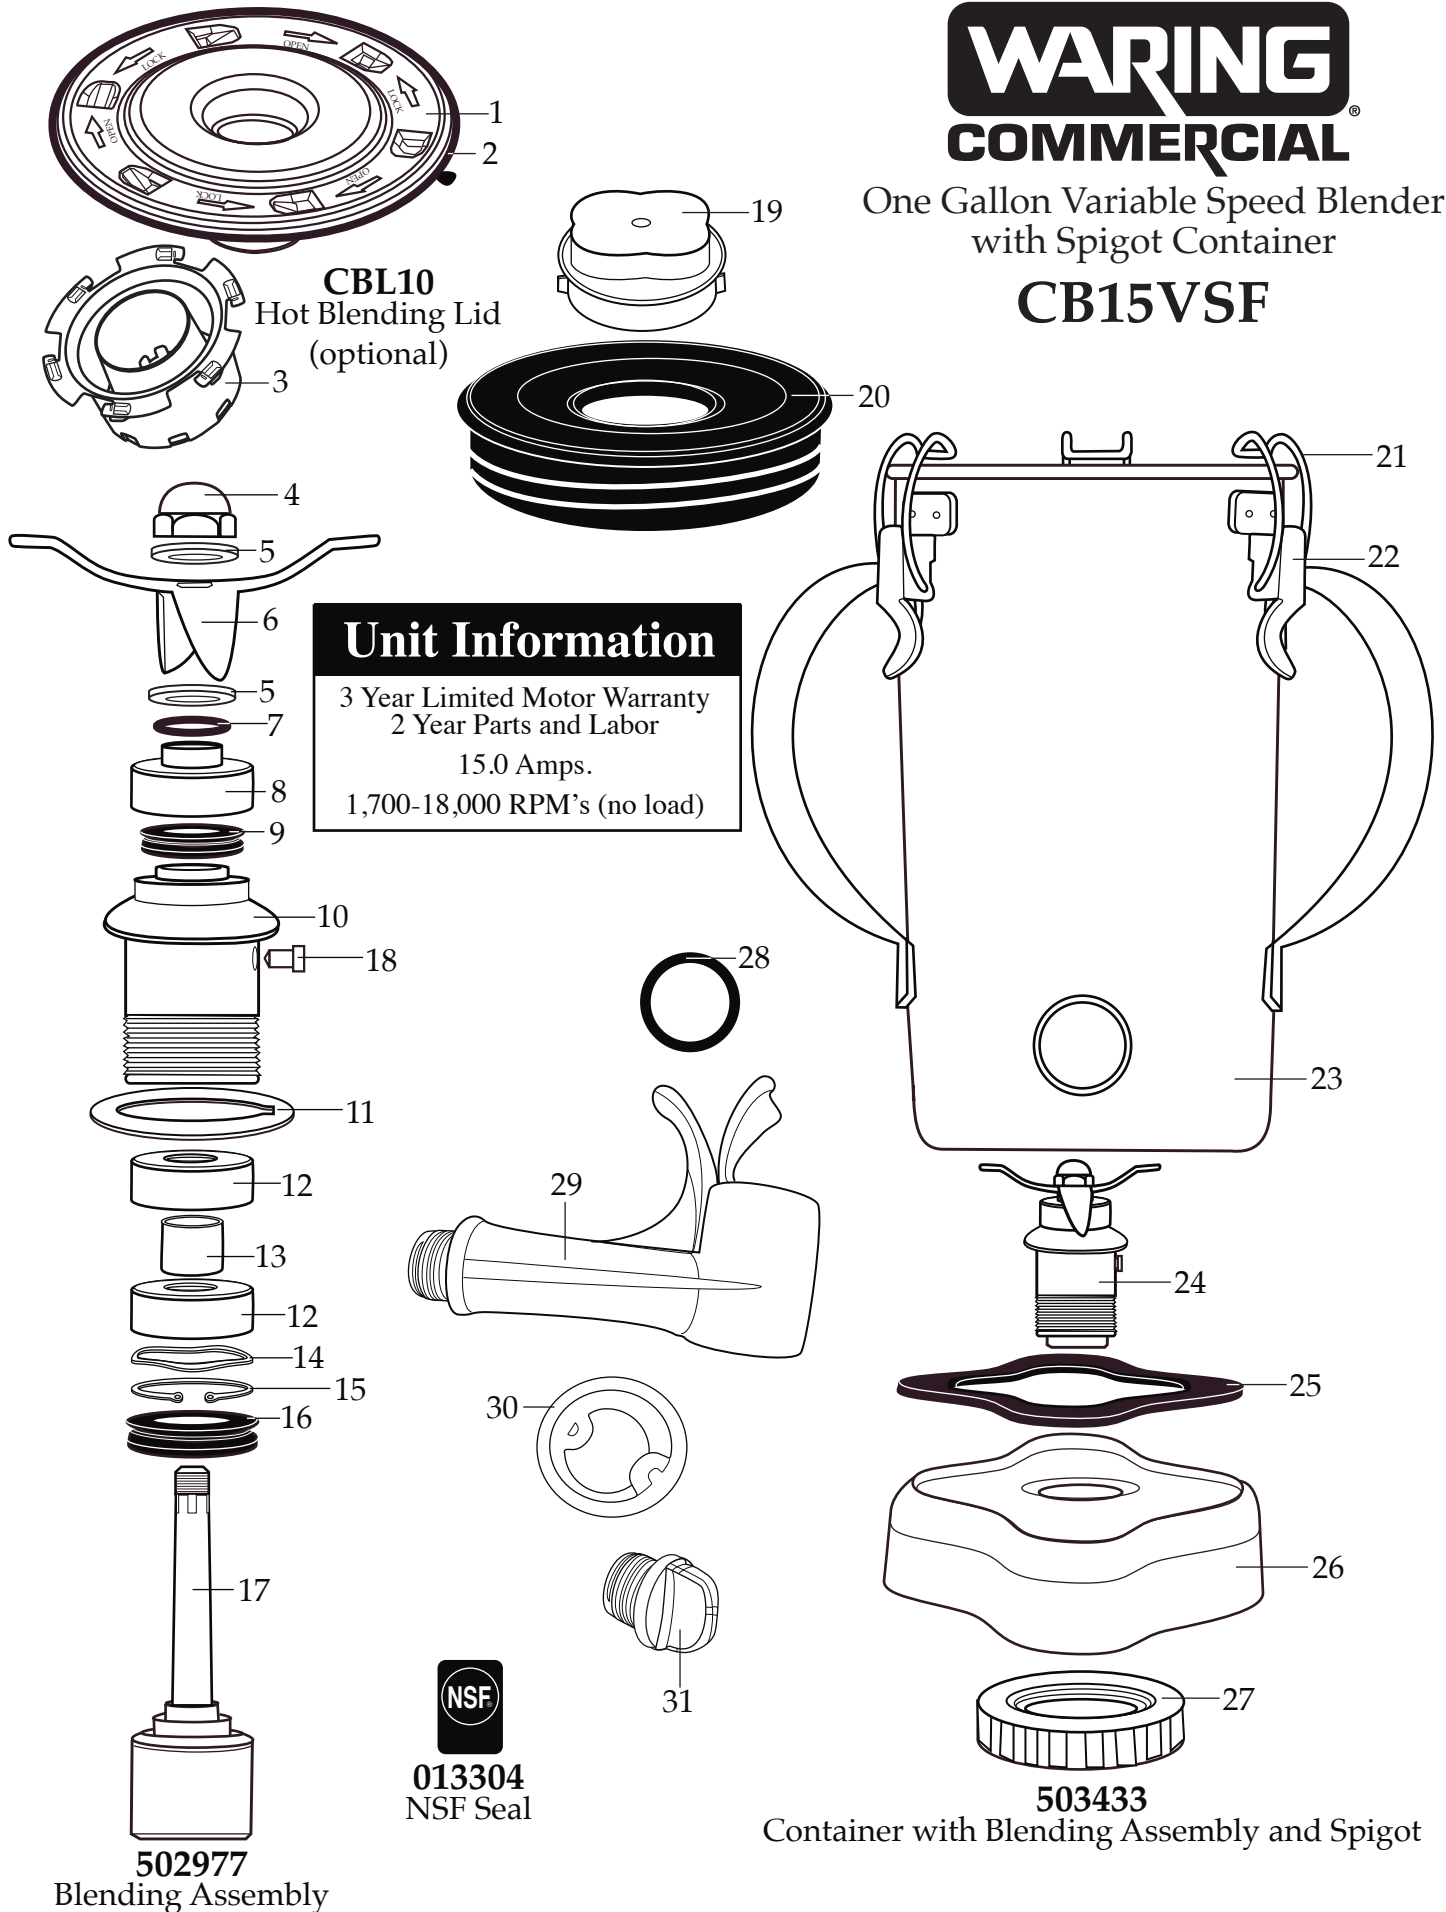

WARING COMMERCIAL®

One Gallon Variable Speed Blender
with Spigot Container

CB15VSF

Unit Information
3 Year Limited Motor Warranty
2 Year Parts and Labor
15.0 Amps.
1,700-18,000 RPM's (no load)

013304
NSF Seal

503433

Container with Blending Assembly and Spigot

502977
Blending Assembly