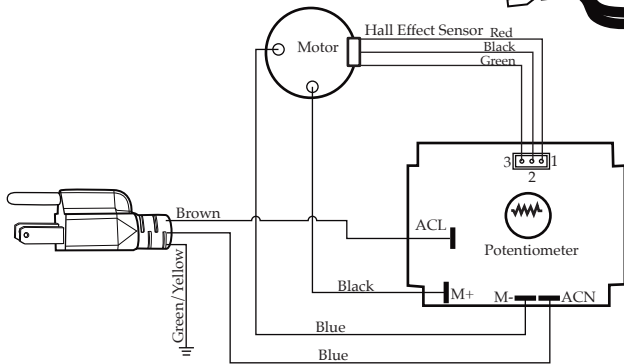

CB15 Groschopp Motor Replacement Kit

Wiring Diagram