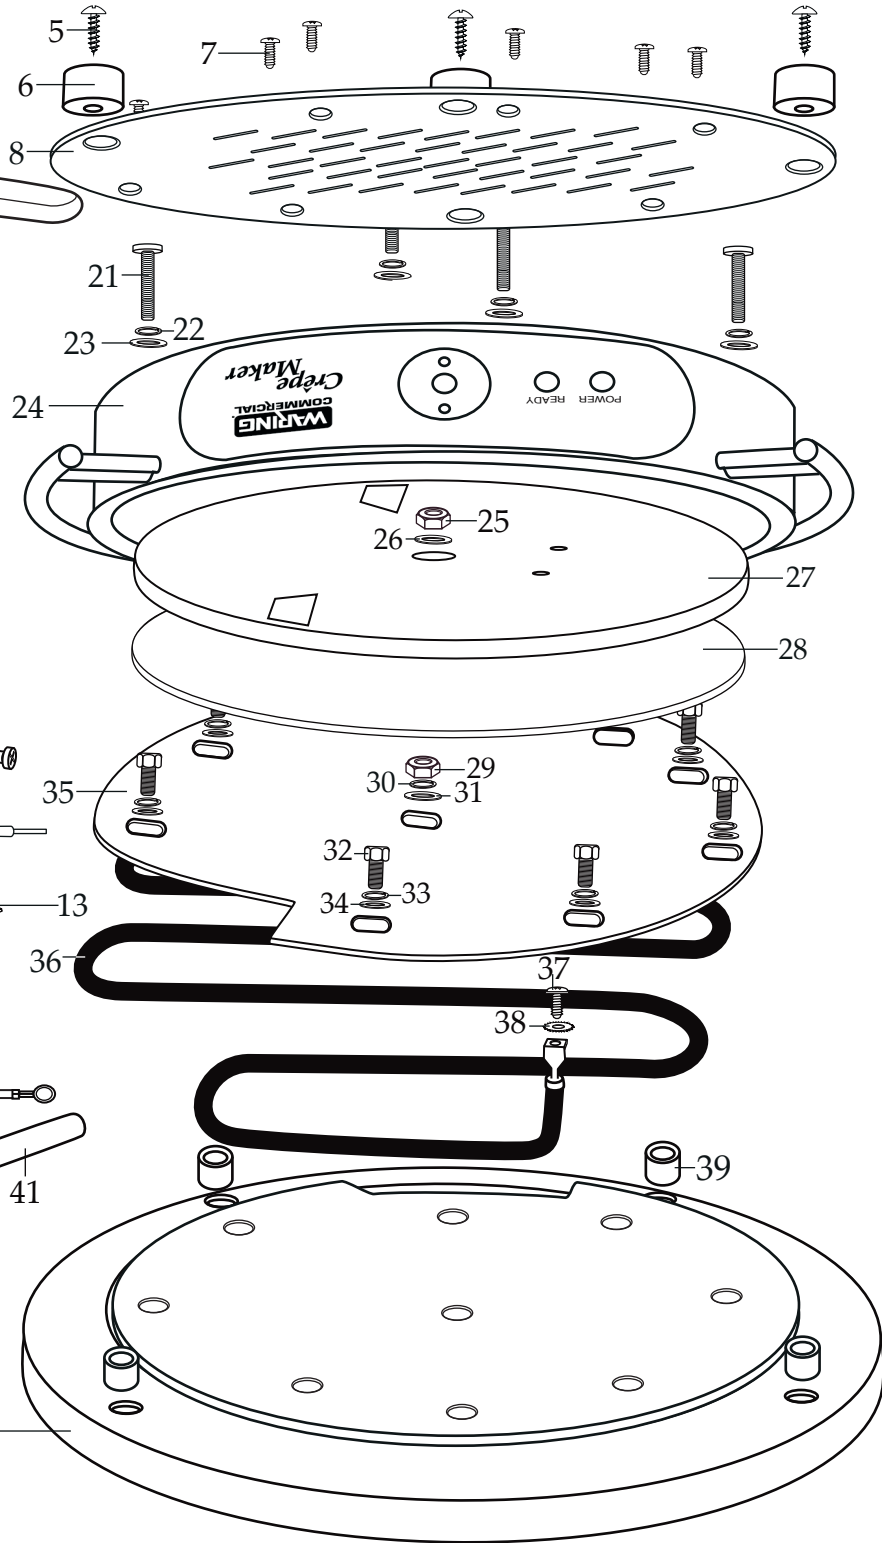

035822  
WSC160X Unit

**WARING**  
**COMMERCIAL**  
16" Electric Crepe Maker  
**WSC160X**

032156  
Batter Spreader

032155  
Crepe Spatula

**Unit Information**

60Hz - 1800 Watts

16" Cast-iron Cooking Surface

One Year Warranty

Season Before First Use This Process  
Will Take About 1 - 1 1/2 Hours

280°F-570°F Adjustable Thermostat

<b>Illustration#</b>	<b>Part#</b>	<b>Description</b>
1	032130	Control Knob
2	028627	Set Screw
3	029941	Red Power Light
4	030515	Green Ready Light
5	028623	Foot Screw (4 required)
6	028622	Foot (4 required)
7	030006	Screw (6 required)
8	032131	Bottom Plate
9	029943	Thermostat Screw (2 required)
10	032132	Thermostat Washer (4 required)
11	035820	Thermostat
12	030006	Screw (2 required)
13	032134	Thermostat Bracket
14	013731	Wire Tie (4 required)
15	035821	Thermal Cut-off
16	030075	Screw (2 required)
17	030076	Lock Washer (2 required)
18	029998	Nut (2 required)
19	032136	Spring Washer (2 required)
20	029997	Washer (2 required)
21	032137	Screw (4 required)
22	032138	Spring Washer (4 required)
23	032139	Washer (4 required)
24	032140	Outer Base Shell with Handles
25	029980	Hex Nut
26	029951	Washer
27	032141	Insulation Cover
28	032142	Insulation