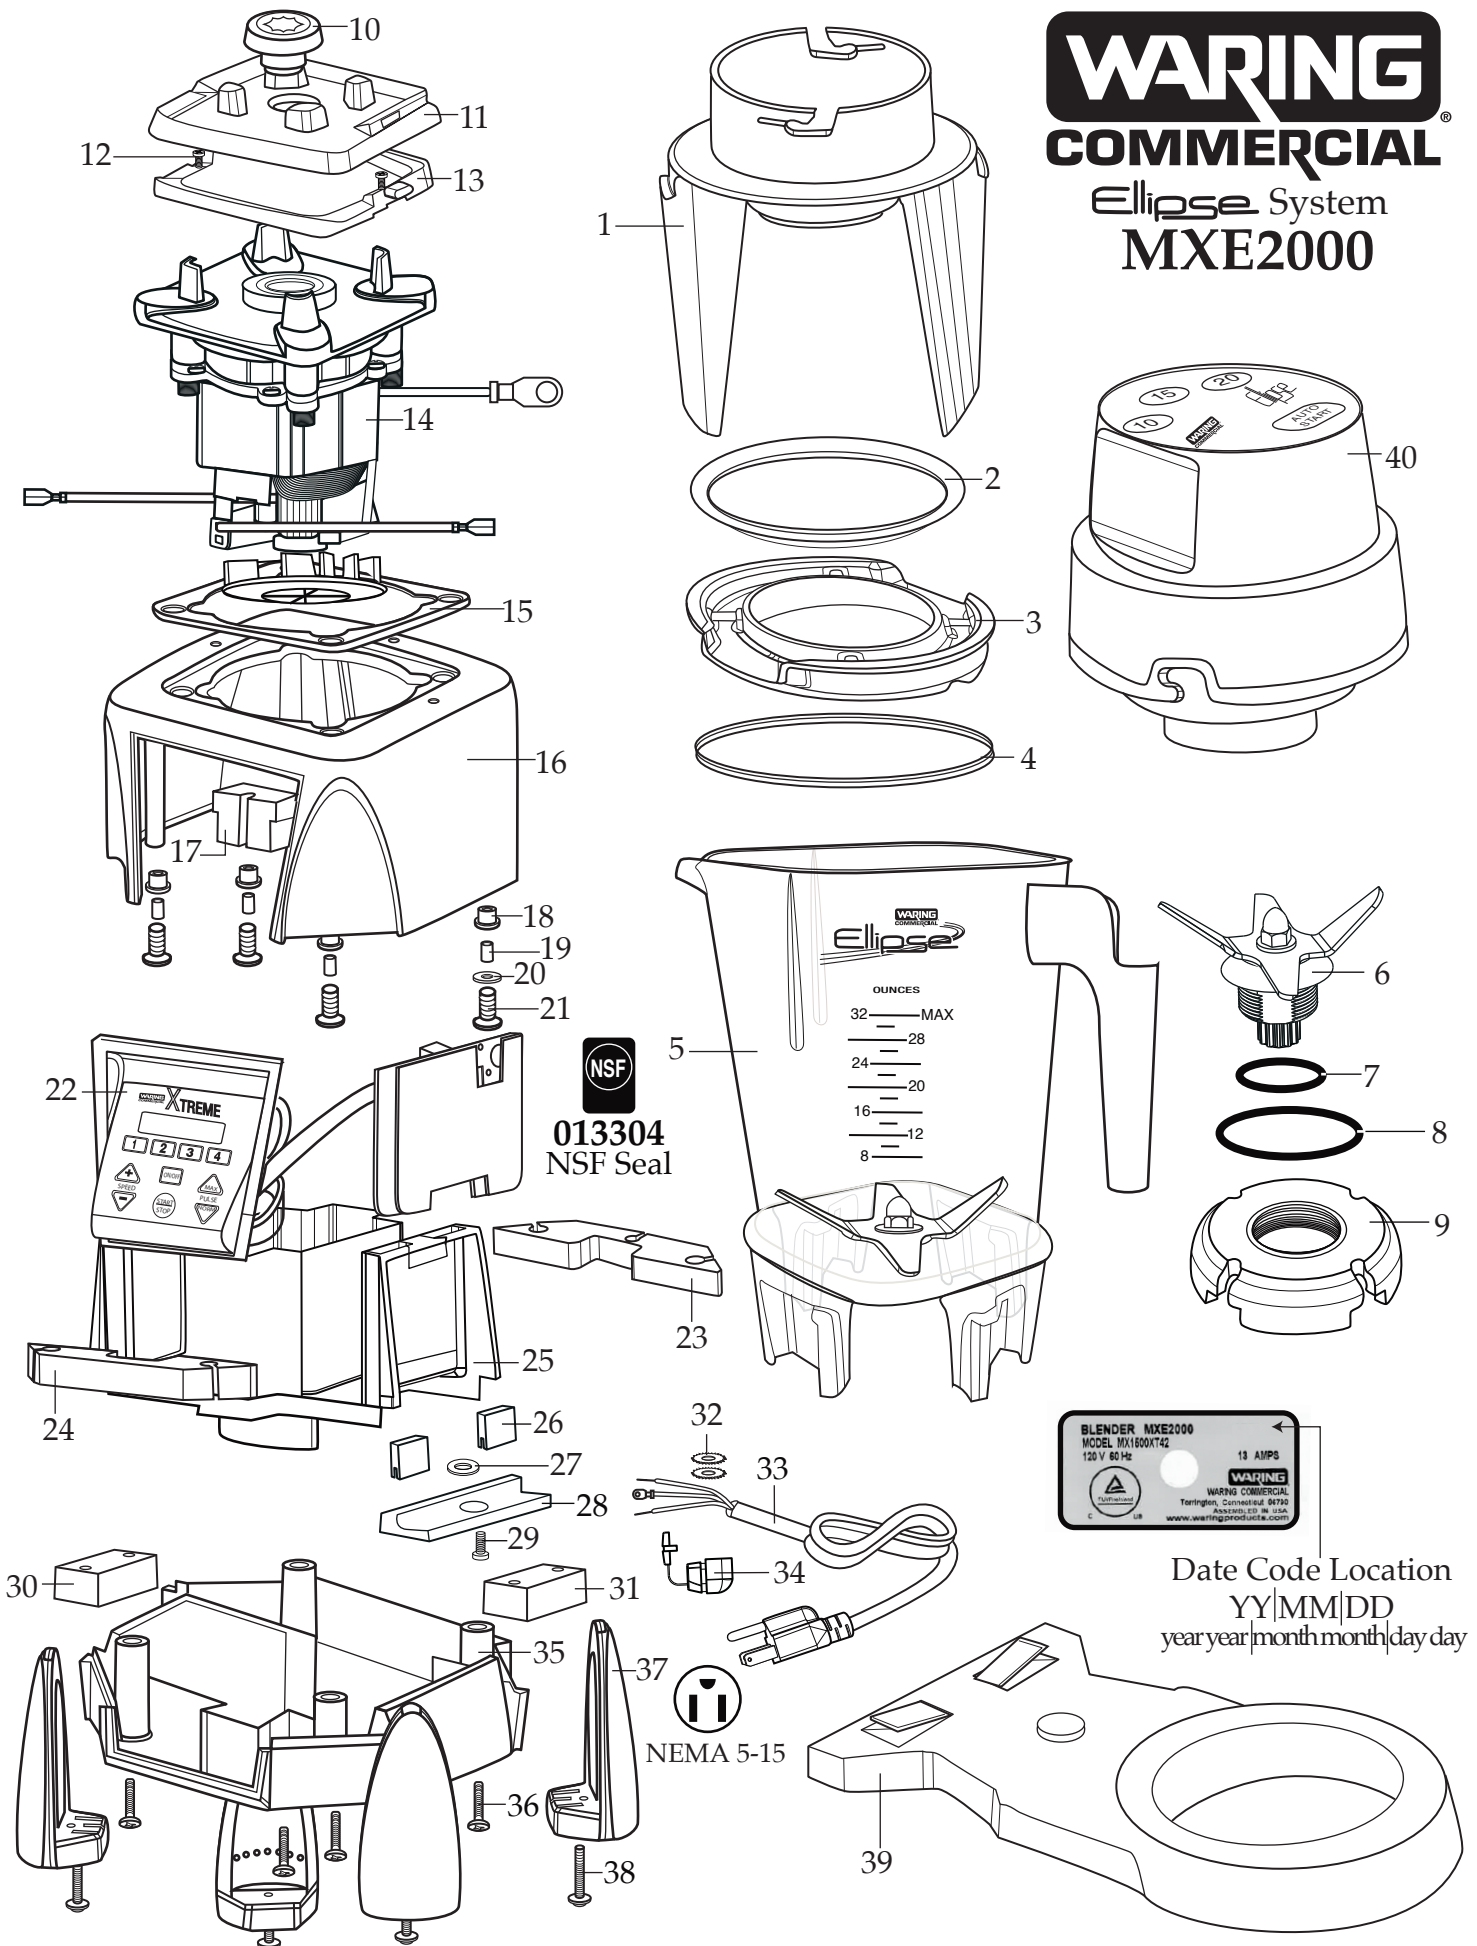

WARING COMMERCIAL

Ellipse System MXE2000

Illustration#	Part#	Description
1	038214	Dasher
2	038622	V-Ring Seal
3	038210	Jar Lid (black)
4	038212	Jar Lid Gasket
5	038213 503612	Jar Only Jar with Blending
6	503397	Blade Assembly
7	024271	O Ring
8	038491	O Ring
9	038630 038490	Blade Assembly Nut (<i>on units after 12/13/2022</i>) Hex Nut
10	503601	Sq. Drive Coupling with Adapter
11	037523	SE1500 Jar Pad
12	038306	Screw (4 required)
13	037521	Sound Enclosure Adapter Jar Pad
14	035397	Leili Motor with Sensor
15	026437	Dampening Plate Gasket
16	028032-24	Top Housing (dark blue)
17	028541	Motor Foam (2 required)
18	026439	Dampening Plate Bushing (4 required)
19	026453	Dampening Plate Sleeve (4 required)
20	026459	Washer
21	028929	Sems (4 required)
22	038368	Control Panel
23	028248	Top Housing Foam Rear Baffle
24	028249	Top Housing Foam Front Baffle
25	036814	2.78" Motor Housing
26	034900	PCB Cushions (2 required)
27	037232	Neoprene Washer
28	037007	PCB Mounting Bracket
29	013768	Screw
30	028247	Bottom Housing Foam Baffle
31	028542	Foam Baffle
32	002943	Washer (2 required)
33	026925	Cord Set

Illustration#	Part#	Description
34	007556	Strain Relief
35	028241-24-X	Bottom Housing (dark blue)
36	012505	Screw (4 required)
37	026430	Corner Post (4 required)
38	028928	Sems (4 required)
39	038305	Docking Station
40	038216-24	Drive Assembly (dark blue)

038579
Battery Pack
optional

037043
Sq. Drive Coupling

037041
Adapter

503601
Sq. Drive Coupling
with Adapter

038021
SE1500 Reflective Tape

503588
SE1500 Hinged Cover
with Handle

037520
SE1500 Fixed Cover

MXECHG1 - 038256
Single Charging Station

MXECHG3 - 038257
Triple Charging Station
optional