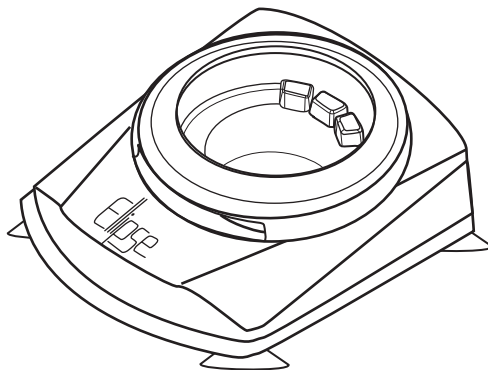

Illustration#	Part#	Description
34	007556	Strain Relief
35	028241-24-X	Bottom Housing (dark blue)
36	012505	Screw (4 required)
37	026430	Corner Post (4 required)
38	028928	Sems (4 required)
39	038305	Docking Station
40	038216-24	Drive Assembly (dark blue)

038579
Battery Pack
optional

037043
Sq. Drive Coupling

037041
Adapter

503601
Sq. Drive Coupling
with Adapter

038021
SE1500 Reflective Tape

503588
SE1500 Hinged Cover
with Handle

037520
SE1500 Fixed Cover

MXECHG1 - 038256
Single Charging Station