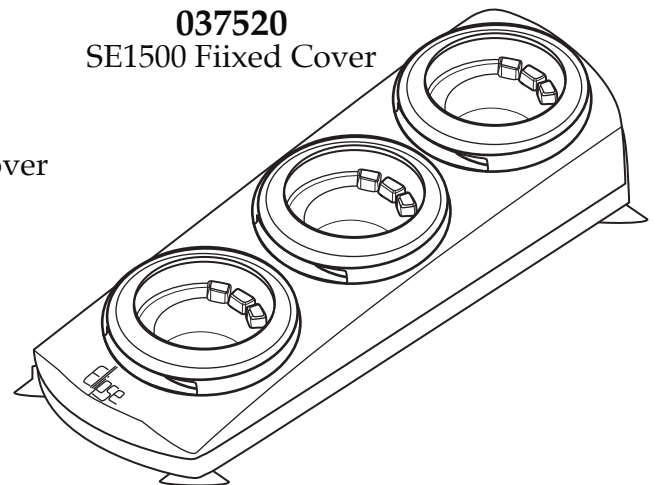

Illustration#	Part#	Description
34	007556	Strain Relief
35	028241-24-X	Bottom Housing (dark blue)
36	012505	Screw (4 required)
37	026430	Corner Post (4 required)
38	028928	Sems (4 required)
39	038305	Docking Station
40	038216-24	Drive Assembly (dark blue)

038579
Battery Pack
optional

037043
Sq. Drive Coupling

037041
Adapter

503601
Sq. Drive Coupling
with Adapter

038021
SE1500 Reflective Tape

503588
SE1500 Hinged Cover
with Handle

037520
SE1500 Fixed Cover

MXECHG1 - 038256
Single Charging Station