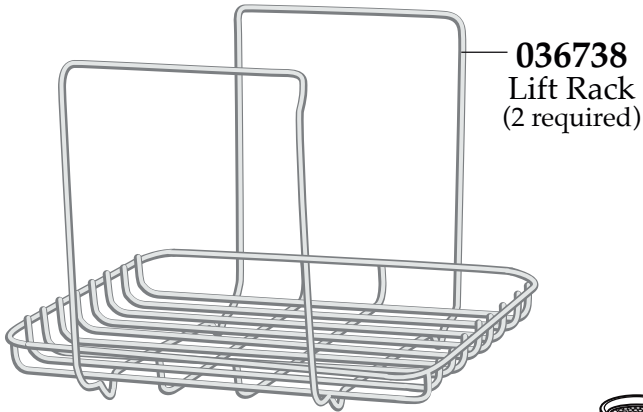

25 Liter Thermal Circulator
Intergrated Bath System

WSV25

036736
Cover

036738
Lift Rack
(2 required)

038259
Filter

036737
Rack
(2 required)

036739
Drain Hose

038231
Drain Lever

038232
Screw

036740
WSV25 Base Unit