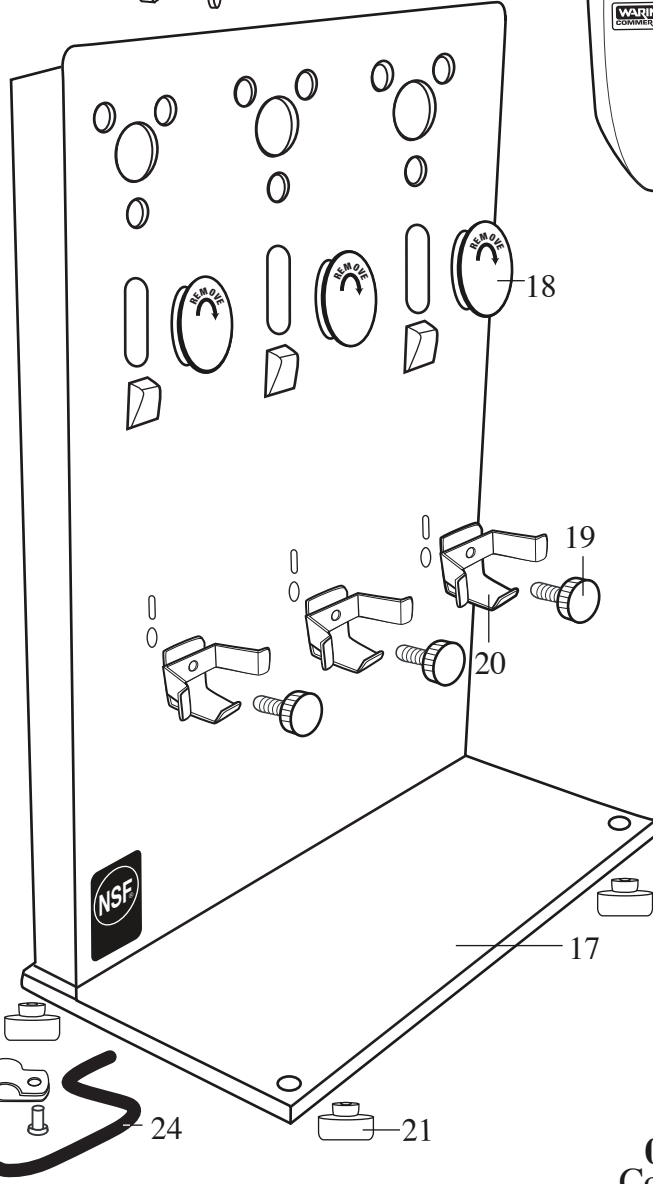

WARING COMMERCIAL[®] DMC201DCA Triple Head Drink Mixer

Front View of Current Knob

017440 /CAC20
Container (optional)

Illustration #	Part #	Description
1	029269	Screw 7 Req.'d
2	029271	Washer 7 Req.'d
3	029270	Rear Panel
4	029272	Screw 9 Req.'d
5	029273	Washer 9 Req.'d
6	029269	Screw 6 Req.'d
7	029283	Washer 6 Req.'d
8	030318	Switch & Bracket Assy. 3 Req.'d (<i>current production</i>)
	029274	Switch & Bracket Assy. 3 Req.'d (<i>older units</i>)
9	029275	Switch Return Spring 3 Req.'d
10	029269	Screw
11	029276	Washer
12	029277	Lead - blue 3 Req.'d
13	016567	Wire Nut 2 Req.'d
14	013731	Cable Tie 5 Req.'d
15	029278	Cord Set
16	029279	Strain Relief
17	503213	Frame Assy. /stand & front panel
18	030319	Knob-screw on 3 Req.'d (<i>current production</i>)
	026720	Knob-snap on 3 Req.'d (<i>older units</i>)
19	029281	Container Support Screw 3 Req.'d
20	029282	Container Support 3 Req.'d
21	029284	Foot 4 Req.'d
22	029286	Clamp 2 Req.'d
23	029287	Rivet 2 Req.'d
24	029288	Stabilizer
25	029289	Motor Head 3 Req.'d
	029290	disk agitator /head comes with this part
	029291	screw /head comes with this part
26	029292	Butterfly Agitator 3 Req.'d