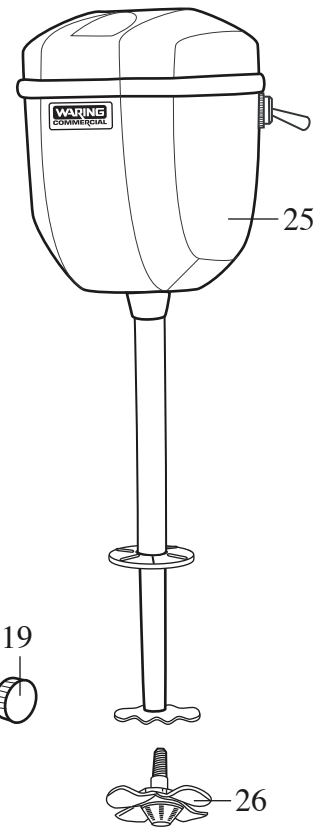

WARING COMMERCIAL[®] DMC201DCA Triple Head Drink Mixer

Front View of Current Knob

017440 /CAC20
Container (optional)

Illustration #	Part #	Description
1	029269	Screw 7 Req.'d
2	029271	Washer 7 Req.'d
3	029270	Rear Panel
4	029272	Screw 9 Req.'d
5	029273	Washer 9 Req.'d
6	029269	Screw 6 Req.'d
7	029283	Washer 6 Req.'d
8	030318	Switch & Bracket Assy. 3 Req.'d (<i>current production</i>)
	029274	Switch & Bracket Assy. 3 Req.'d (<i>older units</i>)
9	029275	Switch Return Spring 3 Req.'d
10	029269	Screw
11	029276	Washer
12	029277	Lead - blue 3 Req.'d
13	016567	Wire Nut 2 Req.'d
14	013731	Cable Tie 5 Req.'d
15	029278	Cord Set
16	029279	Strain Relief
17	503213	Frame Assy. /stand & front panel
18	030319	Knob-screw on 3 Req.'d (<i>current production</i>)
	026720	Knob-snap on 3 Req.'d (<i>older units</i>)
19	029281	Container Support Screw 3 Req.'d
20	029282	Container Support 3 Req.'d
21	029284	Foot 4 Req.'d
22	029286	Clamp 2 Req.'d
23	029287	Rivet 2 Req.'d
24	029288	Stabilizer
25	029289	Motor Head 3 Req.'d
	029290	disk agitator /head comes with this part
	029291	screw /head comes with this part
26	029292	Butterfly Agitator 3 Req.'d