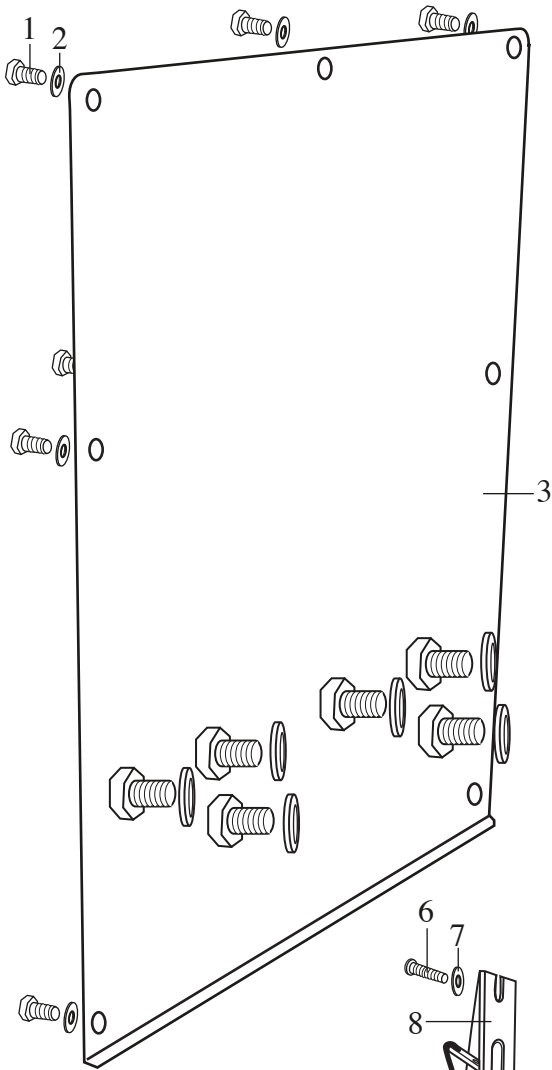

WARING COMMERCIAL[®] DMC201DCA Triple Head Drink Mixer

Front View of Current Knob

017440 /CAC20
Container (optional)

Illustration #	Part #	Description
1	029269	Screw 7 Req.'d
2	029271	Washer 7 Req.'d
3	029270	Rear Panel
4	029272	Screw 9 Req.'d
5	029273	Washer 9 Req.'d
6	029269	Screw 6 Req.'d
7	029283	Washer 6 Req.'d
8	030318	Switch & Bracket Assy. 3 Req.'d (<i>current production</i>)
	029274	Switch & Bracket Assy. 3 Req.'d (<i>older units</i>)
9	029275	Switch Return Spring 3 Req.'d
10	029269	Screw
11	029276	Washer
12	029277	Lead - blue 3 Req.'d
13	016567	Wire Nut 2 Req.'d
14	013731	Cable Tie 5 Req.'d
15	029278	Cord Set
16	029279	Strain Relief
17	503213	Frame Assy. /stand & front panel
18	030319	Knob-screw on 3 Req.'d (<i>current production</i>)
	026720	Knob-snap on 3 Req.'d (<i>older units</i>)
19	029281	Container Support Screw 3 Req.'d
20	029282	Container Support 3 Req.'d
21	029284	Foot 4 Req.'d
22	029286	Clamp 2 Req.'d
23	029287	Rivet 2 Req.'d
24	029288	Stabilizer
25	029289	Motor Head 3 Req.'d
	029290	disk agitator /head comes with this part
	029291	screw /head comes with this part
26	029292	Butterfly Agitator 3 Req.'d