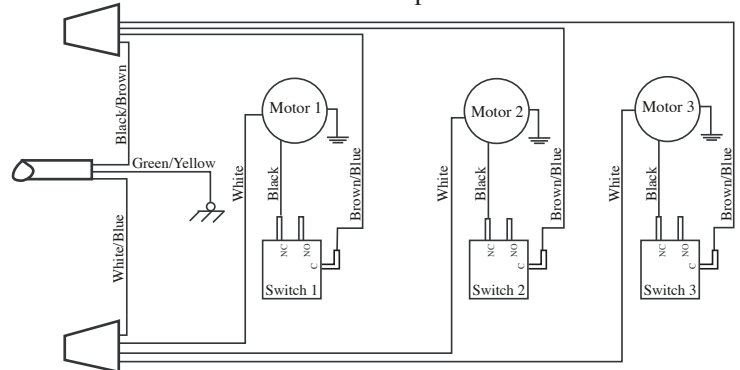

WARING COMMERCIAL[®] DMC201DCA Triple Head Drink Mixer

Front View of Current Knob

017440 /CAC20
Container (optional)

Illustration #	Part #	Description
1	029269	Screw 7 Req.'d
2	029271	Washer 7 Req.'d
3	029270	Rear Panel
4	029272	Screw 9 Req.'d
5	029273	Washer 9 Req.'d
6	029269	Screw 6 Req.'d
7	029283	Washer 6 Req.'d
8	030318	Switch & Bracket Assy. 3 Req.'d (<i>current production</i>)
	029274	Switch & Bracket Assy. 3 Req.'d (<i>older units</i>)
9	029275	Switch Return Spring 3 Req.'d
10	029269	Screw
11	029276	Washer
12	029277	Lead - blue 3 Req.'d
13	016567	Wire Nut 2 Req.'d
14	013731	Cable Tie 5 Req.'d
15	029278	Cord Set
16	029279	Strain Relief
17	503213	Frame Assy. /stand & front panel
18	030319	Knob-screw on 3 Req.'d (<i>current production</i>)
	026720	Knob-snap on 3 Req.'d (<i>older units</i>)
19	029281	Container Support Screw 3 Req.'d
20	029282	Container Support 3 Req.'d
21	029284	Foot 4 Req.'d
22	029286	Clamp 2 Req.'d
23	029287	Rivet 2 Req.'d
24	029288	Stabilizer
25	029289	Motor Head 3 Req.'d
	029290	disk agitator /head comes with this part
	029291	screw /head comes with this part
26	029292	Butterfly Agitator 3 Req.'d