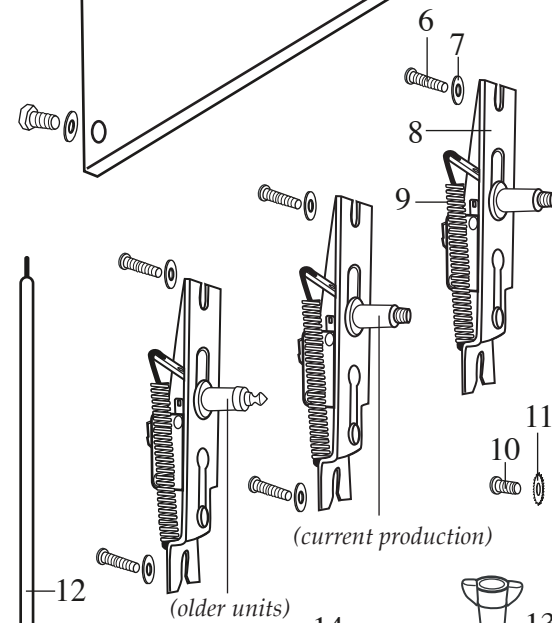

WARING COMMERCIAL[®] DMC201DCA Triple Head Drink Mixer

Front View of Current Knob

017440 /CAC20
Container (optional)

Illustration #	Part #	Description
1	029269	Screw 7 Req.'d
2	029271	Washer 7 Req.'d
3	029270	Rear Panel
4	029272	Screw 9 Req.'d
5	029273	Washer 9 Req.'d
6	029269	Screw 6 Req.'d
7	029283	Washer 6 Req.'d
8	030318	Switch & Bracket Assy. 3 Req.'d (<i>current production</i>)
	029274	Switch & Bracket Assy. 3 Req.'d (<i>older units</i>)
9	029275	Switch Return Spring 3 Req.'d
10	029269	Screw
11	029276	Washer
12	029277	Lead - blue 3 Req.'d
13	016567	Wire Nut 2 Req.'d
14	013731	Cable Tie 5 Req.'d
15	029278	Cord Set
16	029279	Strain Relief
17	503213	Frame Assy. /stand & front panel
18	030319	Knob-screw on 3 Req.'d (<i>current production</i>)
	026720	Knob-snap on 3 Req.'d (<i>older units</i>)
19	029281	Container Support Screw 3 Req.'d
20	029282	Container Support 3 Req.'d
21	029284	Foot 4 Req.'d
22	029286	Clamp 2 Req.'d
23	029287	Rivet 2 Req.'d
24	029288	Stabilizer
25	029289	Motor Head 3 Req.'d
	029290	disk agitator /head comes with this part
	029291	screw /head comes with this part
26	029292	Butterfly Agitator 3 Req.'d