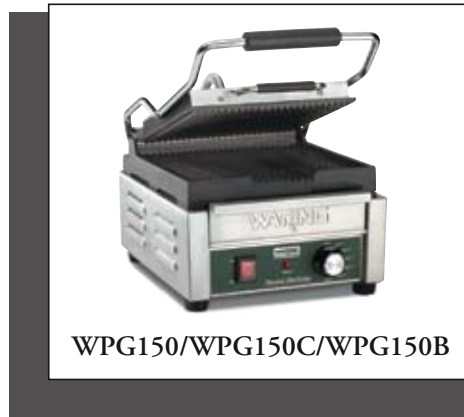

WARING® COMMERCIAL PANINI GRILLS

Italian-Style Panini Grills

WPG150/WPG250/WPG300

Features

- Ribbed cast-iron plates
- Brushed stainless steel body and removable drip tray
- Hinged, auto-balancing top plate to suit foods up to 3" thick
- Adjustable thermostat to 570°F
- Power & ready indicator lights
- Heat-resistant handles
- Limited One Year Warranty
- WPG150(C)/WPG250(C) – 120 volt
- WPG150B/WPG250B – 208 volt
- WPG300(C) – 240 volt

Specifications

Item	Electrical	Plug type	Listings	Dimensions (H" x W" x D")	Warranty
WPG150	120 Volt, 15A	NEMA 5-15P 	UL, NSF	9.25" x 11.5" x 15.5"	Limited 1 Year
WPG150C	120 Volt, 15A	NEMA 5-20P 	cUL, NSF	9.25" x 11.5" x 15.5"	Limited 1 Year
WPG150B	208 Volt, 11.5A	NEMA 6-20P 	UL, NSF	9.25" x 11.5" x 15.5"	Limited 1 Year
WPG250	120 Volt, 15A	NEMA 5-15P 	UL, NSF	9.5" x 16" x 17.5"	Limited 1 Year
WPG250C	120 Volt, 15A	NEMA 5-20P 	cUL, NSF	9.5" x 16" x 17.5"	Limited 1 Year
WPG250B	208 Volt, 13.5A	NEMA 6-20P 	UL, NSF	9.5" x 16" x 17.5"	Limited 1 Year
WPG300	240 Volt, 13A	NEMA 6-20P 	UL, cUL, NSF	9.25" x 18.75" x 15.5"	Limited 1 Year