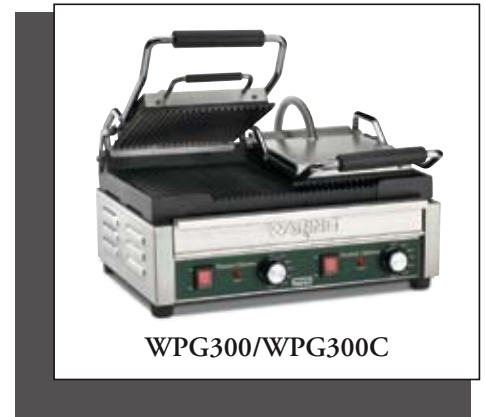

WARING® COMMERCIAL PANINI GRILLS

Italian-Style Panini Grills

WPG150/WPG250/WPG300

Features

- Ribbed cast-iron plates
- Brushed stainless steel body and removable drip tray
- Hinged, auto-balancing top plate to suit foods up to 3" thick
- Adjustable thermostat to 570°F
- Power & ready indicator lights
- Heat-resistant handles
- Limited One Year Warranty
- WPG150(C)/WPG250(C) – 120 volt
- WPG150B/WPG250B – 208 volt
- WPG300(C) – 240 volt

Specifications

Item	Electrical	Plug type	Listings	Dimensions (H" x W" x D")	Warranty
WPG150	120 Volt, 15A	NEMA 5-15P 	UL, NSF	9.25" x 11.5" x 15.5"	Limited 1 Year
WPG150C	120 Volt, 15A	NEMA 5-20P 	cUL, NSF	9.25" x 11.5" x 15.5"	Limited 1 Year
WPG150B	208 Volt, 11.5A	NEMA 6-20P 	UL, NSF	9.25" x 11.5" x 15.5"	Limited 1 Year
WPG250	120 Volt, 15A	NEMA 5-15P 	UL, NSF	9.5" x 16" x 17.5"	Limited 1 Year
WPG250C	120 Volt, 15A	NEMA 5-20P 	cUL, NSF	9.5" x 16" x 17.5"	Limited 1 Year
WPG250B	208 Volt, 13.5A	NEMA 6-20P 	UL, NSF	9.5" x 16" x 17.5"	Limited 1 Year
WPG300	240 Volt, 13A	NEMA 6-20P 	UL, cUL, NSF	9.25" x 18.75" x 15.5"	Limited 1 Year