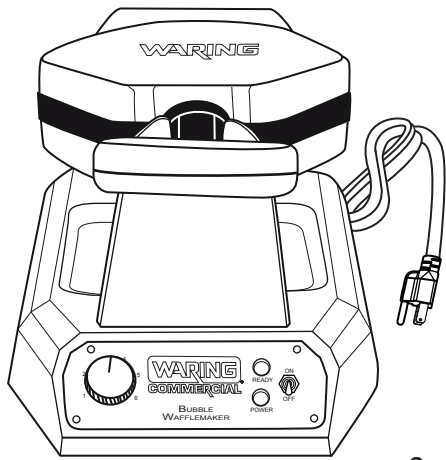

Unit Information

120 Volts – 60 Hz – 1200 Watts - 10 Amps
 Produce up to 25 bubble waffles per hour
 Beep signals when unit is ready and when waffle is cooked

Bubble Waffle Maker with Replaceable Plates WBW300X

037496
WBW300X Unit

032350
Drip Pan

032364
Cup

NEMA 5-15

Illustration#	Part#	Description
1a	037497	Bubble Top Plate
1b	037509	Bubble Bottom Plate
2	037357	Screw (1 top plate - 1 bottom plate)
3	037356	Screw (5 top plate - 5 bottom plate)
4	037493	Screw (10 top inner plate - 10 bottom inner plate)
5	032352	Knob
6	016236	Hex Nut
7	032356	Washer
8	036241	Connector Pole
9	035316	Darkness Control Board (short tape)
10	032359	Screw (3 required)
11	032368	Toggle Switch
12	012409	Small Crimp Connector (5 required)
	019123	Large Crimp Connector
13	013731	Wire Tie (7 required)
14	037490	PCB Board
15	032359	Screw (4 required)
16	030638	Power Board Shield
17	037492	15.5" Red Lead Assembly (2 required)
18	037491	8" Green Lead Assembly
19	035298	Ground Screw (2 required)
20	032751	Ground Spring Washer (2 required)
21	032371	Cord Plate
22	033494	Cord Set
23	035476	Strain Relief
24	037494	Green Light with Leads
25	037495	Red Light with Leads
26	032351	Bottom Plate
27	032353	Foot (4 required)
28	032354	Foot Washer (4 required)
29	032355	Screw (4 required)

Illustration#	Part#	Description
30	032750	Bottom Plate Screw (4 required)
31	037488	Top Handle
32	037489	Bottom Handle
33	037493	Screw (2 top handle - 2 bottom handle)
34	037502	Heating Element (1 top - 1 bottom)
35	037503	Clamp (3 top heating element - 3 bottom heating element)
36	032359 037504	Screw (3 top clamps - 3 bottom clamps) Spring Washer (3 top clamps - 3 bottom clamps)
37	032751	Spring Washer (2 top heating element - 2 bottom heating element)
38	037505	Screw (2 top heating element - 2 bottom heating element)
39	037506	Insulated Sleeve (2 top heating element - 2 bottom heating element)