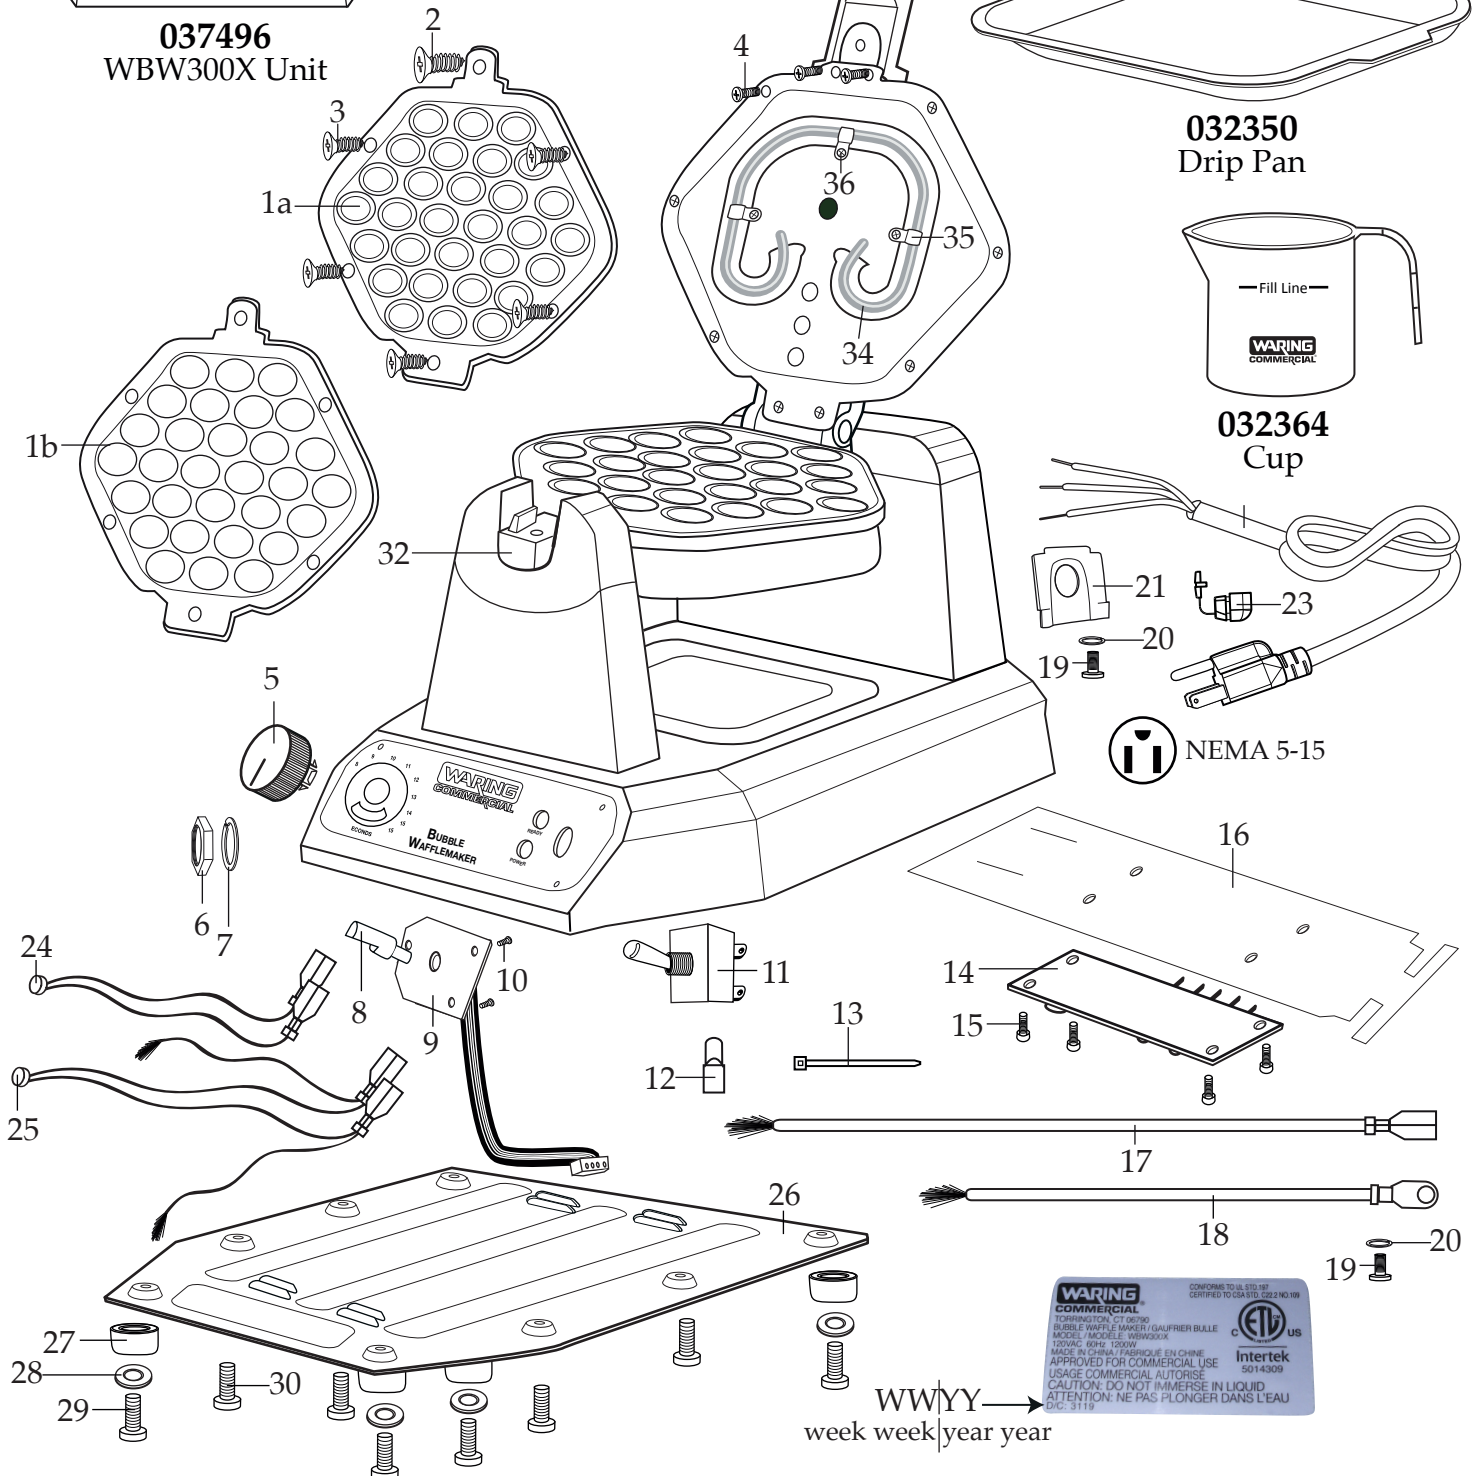

037496
WBW300X Unit

032350
Drip Pan

032364
Cup

NEMA 5-15

Illustration#	Part#	Description
1a	037497	Bubble Top Plate
1b	037509	Bubble Bottom Plate
2	037357	Screw (1 top plate - 1 bottom plate)
3	037356	Screw (5 top plate - 5 bottom plate)
4	037493	Screw (10 top inner plate - 10 bottom inner plate)
5	032352	Knob
6	016236	Hex Nut
7	032356	Washer
8	036241	Connector Pole
9	035316	Darkness Control Board (short tape)
10	032359	Screw (3 required)
11	032368	Toggle Switch
12	012409	Small Crimp Connector (5 required)
	019123	Large Crimp Connector
13	013731	Wire Tie (7 required)
14	037490	PCB Board
15	032359	Screw (4 required)
16	030638	Power Board Shield
17	037492	15.5" Red Lead Assembly (2 required)
18	037491	8" Green Lead Assembly
19	035298	Ground Screw (2 required)
20	032751	Ground Spring Washer (2 required)
21	032371	Cord Plate
22	033494	Cord Set
23	035476	Strain Relief
24	037494	Green Light with Leads
25	037495	Red Light with Leads
26	032351	Bottom Plate
27	032353	Foot (4 required)
28	032354	Foot Washer (4 required)
29	032355	Screw (4 required)

Illustration#	Part#	Description
30	032750	Bottom Plate Screw (4 required)
31	037488	Top Handle
32	037489	Bottom Handle
33	037493	Screw (2 top handle - 2 bottom handle)
34	037502	Heating Element (1 top - 1 bottom)
35	037503	Clamp (3 top heating element - 3 bottom heating element)
36	032359 037504	Screw (3 top clamps - 3 bottom clamps) Spring Washer (3 top clamps - 3 bottom clamps)
37	032751	Spring Washer (2 top heating element - 2 bottom heating element)
38	037505	Screw (2 top heating element - 2 bottom heating element)
39	037506	Insulated Sleeve (2 top heating element - 2 bottom heating element)