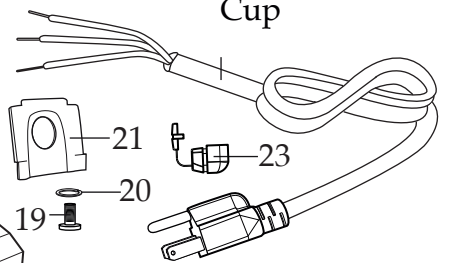

Unit Information

120 Volts – 60 Hz – 1200 Watts - 10 Amps
 Produce up to 25 bubble waffles per hour
 Beep signals when unit is ready and when waffle is cooked

Bubble Waffle Maker with Replaceable Plates WBW300X

037496
WBW300X Unit

032350
Drip Pan

032364
Cup

NEMA 5-15

Illustration#	Part#	Description
1a	037497	Bubble Top Plate
1b	037509	Bubble Bottom Plate
2	037357	Screw (1 top plate - 1 bottom plate)
3	037356	Screw (5 top plate - 5 bottom plate)
4	037493	Screw (10 top inner plate - 10 bottom inner plate)
5	032352	Knob
6	016236	Hex Nut
7	032356	Washer
8	036241	Connector Pole
9	035316	Darkness Control Board (short tape)
10	032359	Screw (3 required)
11	032368	Toggle Switch
12	012409	Small Crimp Connector (5 required)
	019123	Large Crimp Connector
13	013731	Wire Tie (7 required)
14	037490	PCB Board
15	032359	Screw (4 required)
16	030638	Power Board Shield
17	037492	15.5" Red Lead Assembly (2 required)
18	037491	8" Green Lead Assembly
19	035298	Ground Screw (2 required)
20	032751	Ground Spring Washer (2 required)
21	032371	Cord Plate
22	033494	Cord Set
23	035476	Strain Relief
24	037494	Green Light with Leads
25	037495	Red Light with Leads
26	032351	Bottom Plate
27	032353	Foot (4 required)
28	032354	Foot Washer (4 required)
29	032355	Screw (4 required)

Illustration#	Part#	Description
30	032750	Bottom Plate Screw (4 required)
31	037488	Top Handle
32	037489	Bottom Handle
33	037493	Screw (2 top handle - 2 bottom handle)
34	037502	Heating Element (1 top - 1 bottom)
35	037503	Clamp (3 top heating element - 3 bottom heating element)
36	032359 037504	Screw (3 top clamps - 3 bottom clamps) Spring Washer (3 top clamps - 3 bottom clamps)
37	032751	Spring Washer (2 top heating element - 2 bottom heating element)
38	037505	Screw (2 top heating element - 2 bottom heating element)
39	037506	Insulated Sleeve (2 top heating element - 2 bottom heating element)