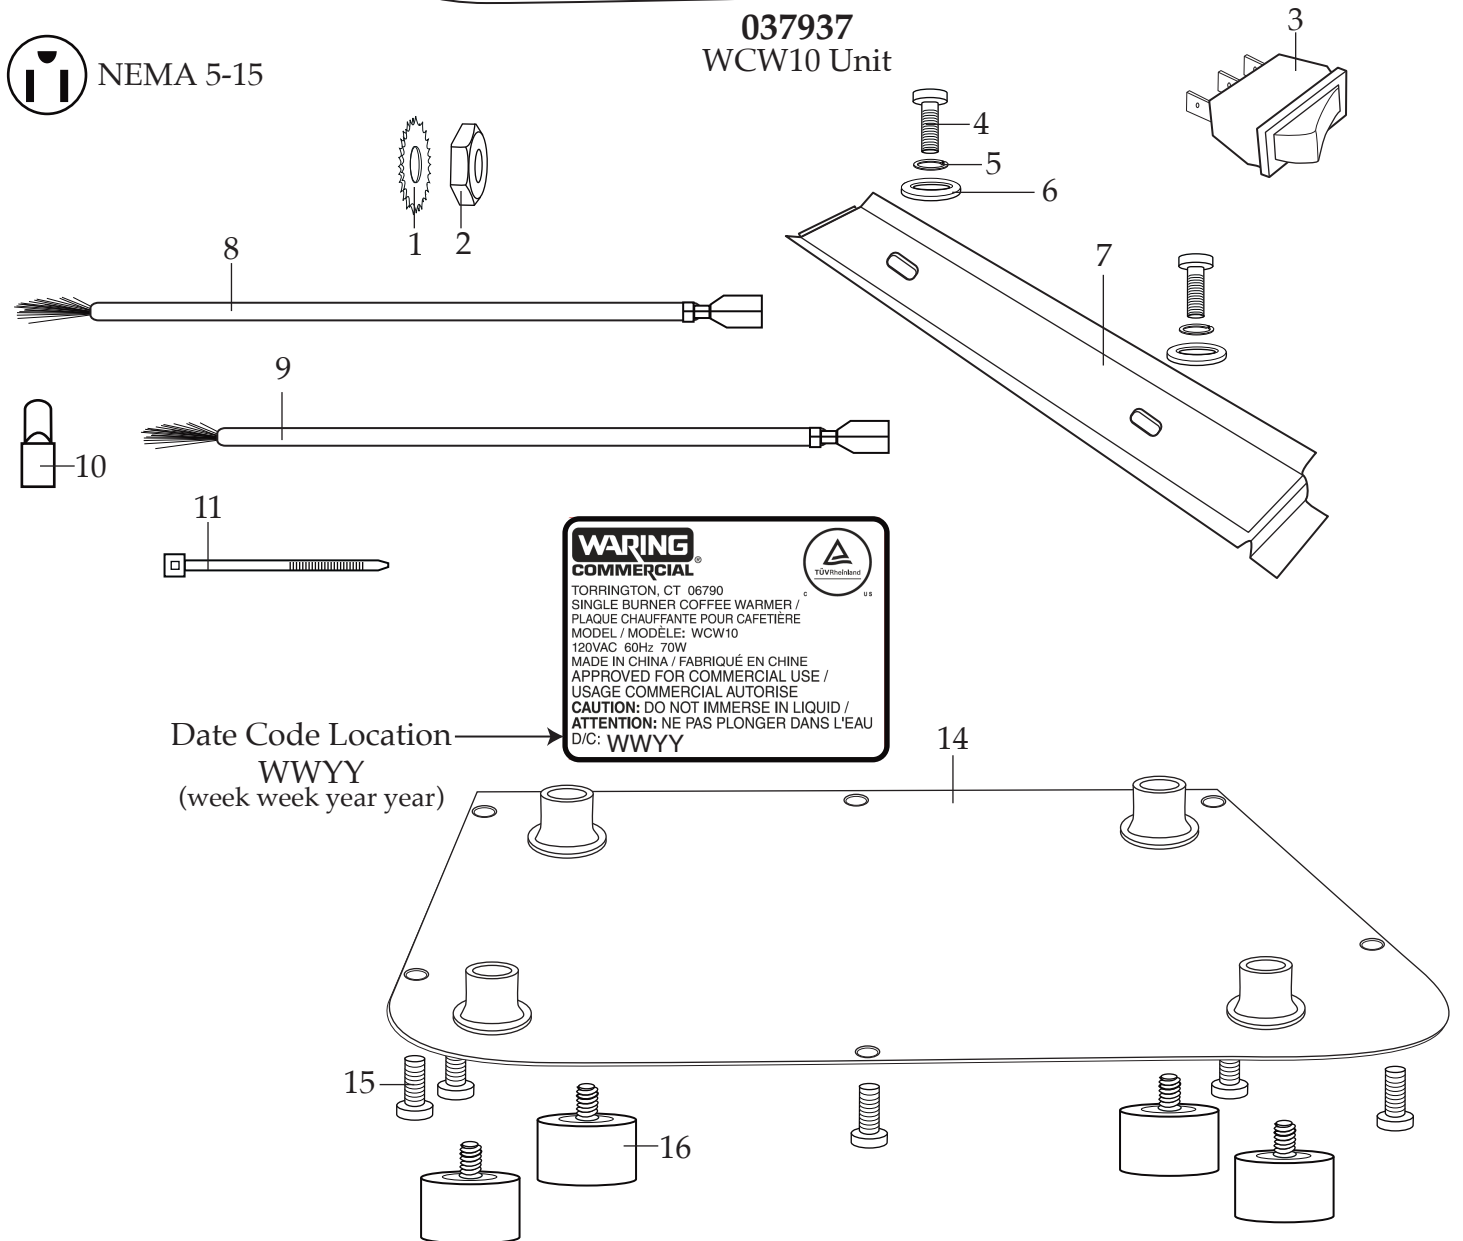

Unit Information

120 volts 60Hz 70 watts
 Self regulating warmers to prevent overheating
 Warranty 2 years parts and 1 year labor

Single Burner Coffee Warmer WCW10

NEMA 5-15

037937
WCW10 Unit

WARING COMMERCIAL
 TORRINGTON, CT 06790
 SINGLE BURNER COFFEE WARMER /
 PLAQUE CHAUFFANTE POUR CAFETIERE
 MODEL / MODELE: WCW10
 120VAC 60Hz 70W
 MADE IN CHINA / FABRIQUÉ EN CHINE
 APPROVED FOR COMMERCIAL USE /
 USAGE COMMERCIAL AUTORISÉ
CAUTION: DO NOT IMMERSE IN LIQUID /
ATTENTION: NE PAS PLONGER DANS L'EAU
 D/C: WWYY

Date Code Location
 WWYY
 (week week year year)

Illustration#	Part#	Description
1	037945	Lock Washer
2	037944	Hex Nut
3	037948	Rocker Switch
4	037941	Screw (2 required)
5	037946	Spring Washer (2 required)
6	037947	Washer (2 required)
7	037938	Bracket
8	037939	6.25" Blue Lead Assembly
9	037940	6.25" Brown Lead Assembly
10	012409	Crimp Connector (2 required)
11	013731	Wire Ties (2 required)
12	037949	Cord
13	037950	Strain Relief
14	037943	Bottom Plate
15	037941	Screw (6 required)
16	037942	Foot (4 required)