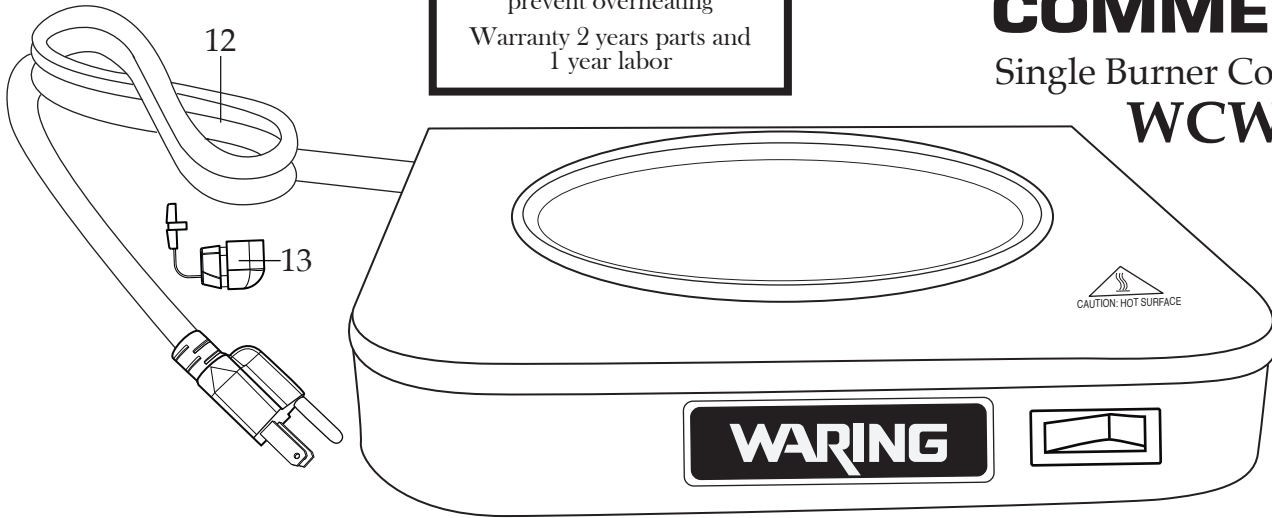

Unit Information

120 volts 60Hz 70 watts
 Self regulating warmers to prevent overheating
 Warranty 2 years parts and 1 year labor

Single Burner Coffee Warmer WCW10

NEMA 5-15

037937
WCW10 Unit

WARING COMMERCIAL
 TORRINGTON, CT 06790
 SINGLE BURNER COFFEE WARMER /
 PLAQUE CHAUFFANTE POUR CAFETIERE
 MODEL / MODELE: WCW10
 120VAC 60Hz 70W
 MADE IN CHINA / FABRIQUÉ EN CHINE
 APPROVED FOR COMMERCIAL USE /
 USAGE COMMERCIAL AUTORISÉ
CAUTION: DO NOT IMMERSE IN LIQUID /
ATTENTION: NE PAS PLONGER DANS L'EAU
 D/C: WWYY

Date Code Location
 WWYY
 (week week year year)

Illustration#	Part#	Description
1	037945	Lock Washer
2	037944	Hex Nut
3	037948	Rocker Switch
4	037941	Screw (2 required)
5	037946	Spring Washer (2 required)
6	037947	Washer (2 required)
7	037938	Bracket
8	037939	6.25" Blue Lead Assembly
9	037940	6.25" Brown Lead Assembly
10	012409	Crimp Connector (2 required)
11	013731	Wire Ties (2 required)
12	037949	Cord
13	037950	Strain Relief
14	037943	Bottom Plate
15	037941	Screw (6 required)
16	037942	Foot (4 required)