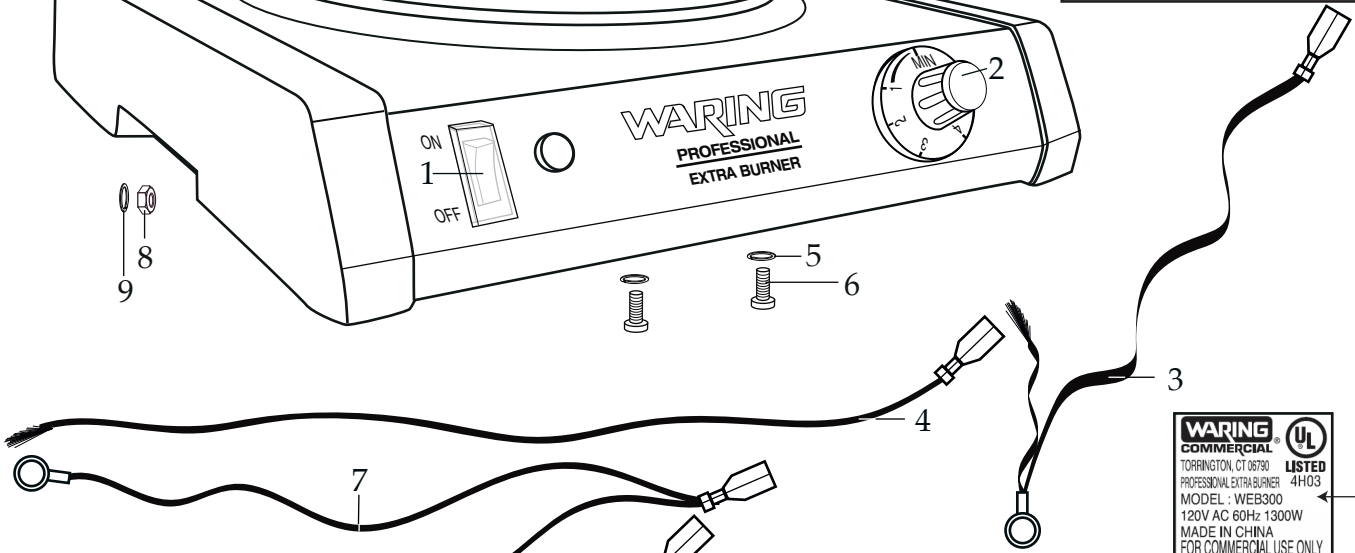

# Extra Burner with Toggle Switch WEB300

**037487**  
WEB300 Base Unit

Unit Information	
WEB300 - 60Hz – 1300 Watts	
Temperature Settings	
1	- Low
2	- Low / Medium
3	- Medium
4	- Medium / High
5	- High

Date Code Location  
YY|MM|DD  
year|year|month|month|day|day

<b>Illustration#</b>	<b>Part#</b>	<b>Description</b>
1	037470	Toggle Switch
2	037471	Knob
3	037484	9.25" Double Blue Lead Assembly
4	037483	10.75" Brown Lead Assembly
5	031118	Spring Washer (lead to heater)
6	031117	Screw (lead to heater)
7	037485	Green Ready Light with White Leads
8	031115	Gound Lead Nut
9	031116	Ground Lead Spring Washer
10	037486	Large Rubber Sleeve
11	037477	Small Rubber Sleeve (5 required)
12	031112	Center Shaft Washer
13	012409	Crimp Connector (2 required)
14	013731	Wire Ties (4 required)
15	031104	Cord
16	031103	Strain Relief
17	031105	Bottom Plate
18	031108	Screw (8 required)
19	031109	Screw (6 required)
20	031120	Plastic Feet (4 required)
21	031106	Rubber Feet (4 required)
22	031107	Screw & Washer Set (4 required screw, 3 washers, 1 spring washer and 1 nut)
23	031112	Center Shaft Washer
24	031111	Center Shaft Spring Washer
25	031110	Center Shaft Nut

**031097**  
WEB300 Base Unit

Extra Burner with Green Ready Light  
and Red On Light

**WEB300**

(parts listed below are different from the current model)

Illustration#	Part#	Description
1	031098	Knob
2	031099	Screw (2 required)
3	031100	Bracket with Micro Switch
4	031102	17" Red Lead Assembly
5	031101	7 Leads Assembly Set
6	031114	Connector Sleeve (2 required)
7	031113	Lead Sleeve (4 required)