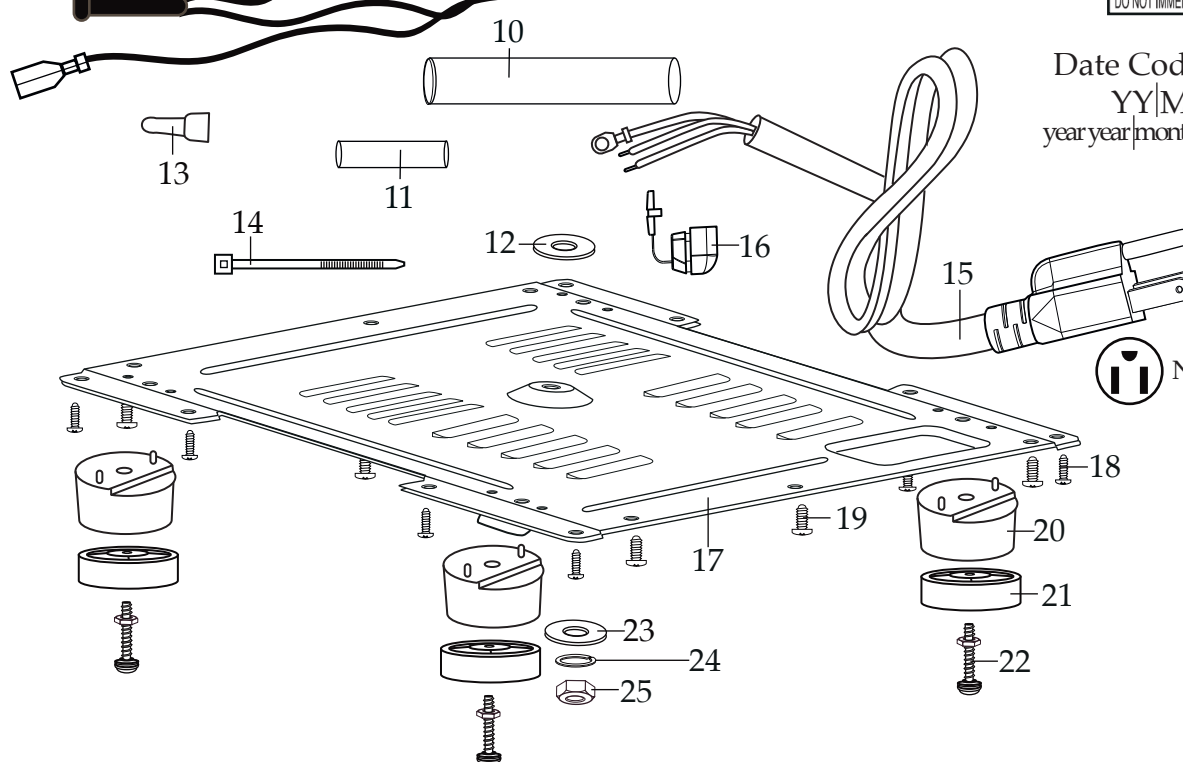

# Extra Burner with Toggle Switch WEB300

**037487**  
WEB300 Base Unit

Unit Information	
WEB300 - 60Hz – 1300 Watts	
Temperature Settings	
1	- Low
2	- Low / Medium
3	- Medium
4	- Medium / High
5	- High

Date Code Location  
YY|MM|DD  
year|year|month|month|day|day

<b>Illustration#</b>	<b>Part#</b>	<b>Description</b>
1	037470	Toggle Switch
2	037471	Knob
3	037484	9.25" Double Blue Lead Assembly
4	037483	10.75" Brown Lead Assembly
5	031118	Spring Washer (lead to heater)
6	031117	Screw (lead to heater)
7	037485	Green Ready Light with White Leads
8	031115	Gound Lead Nut
9	031116	Ground Lead Spring Washer
10	037486	Large Rubber Sleeve
11	037477	Small Rubber Sleeve (5 required)
12	031112	Center Shaft Washer
13	012409	Crimp Connector (2 required)
14	013731	Wire Ties (4 required)
15	031104	Cord
16	031103	Strain Relief
17	031105	Bottom Plate
18	031108	Screw (8 required)
19	031109	Screw (6 required)
20	031120	Plastic Feet (4 required)
21	031106	Rubber Feet (4 required)
22	031107	Screw & Washer Set (4 required screw, 3 washers, 1 spring washer and 1 nut)
23	031112	Center Shaft Washer
24	031111	Center Shaft Spring Washer
25	031110	Center Shaft Nut

**031097**  
WEB300 Base Unit

Extra Burner with Green Ready Light  
and Red On Light

**WEB300**

(parts listed below are different from the current model)

Illustration#	Part#	Description
1	031098	Knob
2	031099	Screw (2 required)
3	031100	Bracket with Micro Switch
4	031102	17" Red Lead Assembly
5	031101	7 Leads Assembly Set
6	031114	Connector Sleeve (2 required)
7	031113	Lead Sleeve (4 required)