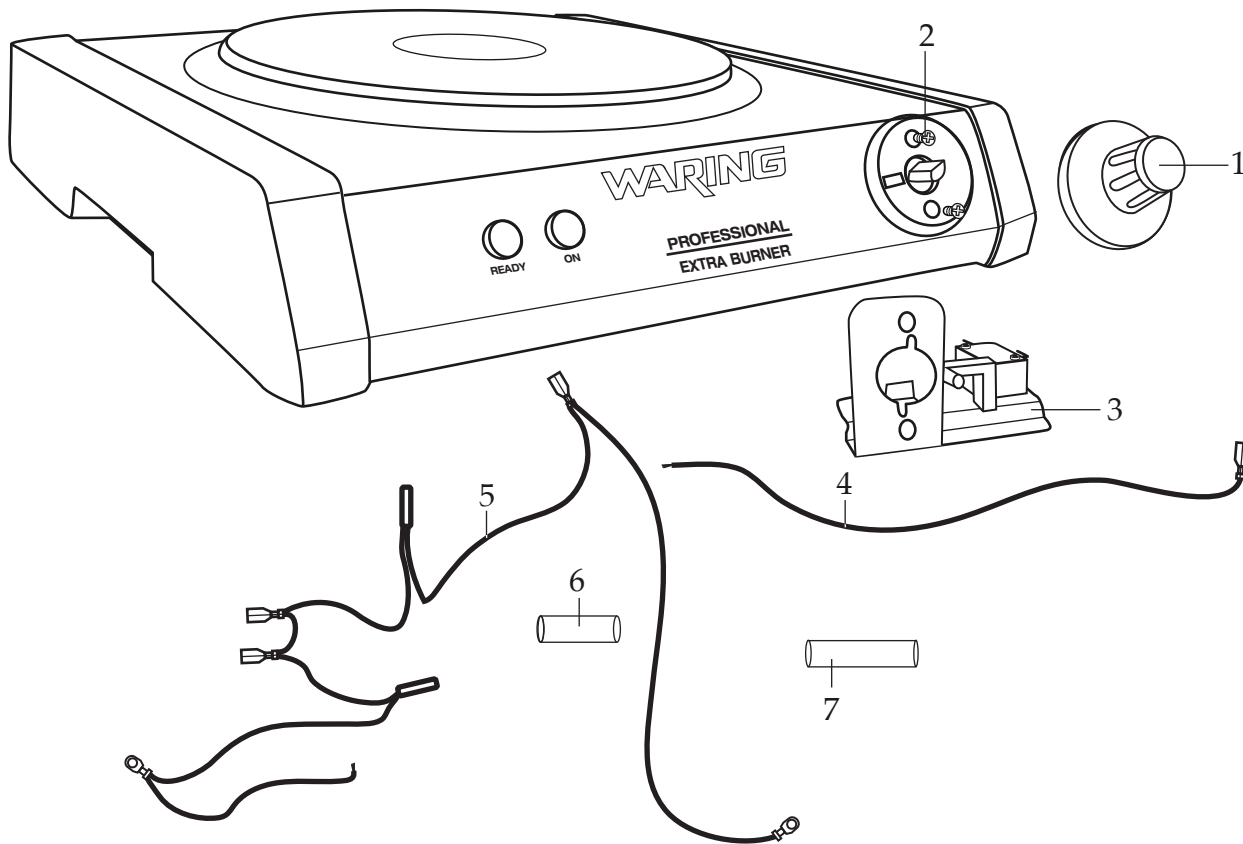

# Extra Burner with Toggle Switch WEB300

**037487**  
WEB300 Base Unit

Unit Information	
WEB300 - 60Hz – 1300 Watts	
Temperature Settings	
1	- Low
2	- Low / Medium
3	- Medium
4	- Medium / High
5	- High

Date Code Location  
YY|MM|DD  
year|year|month|month|day|day

<b>Illustration#</b>	<b>Part#</b>	<b>Description</b>
1	037470	Toggle Switch
2	037471	Knob
3	037484	9.25" Double Blue Lead Assembly
4	037483	10.75" Brown Lead Assembly
5	031118	Spring Washer (lead to heater)
6	031117	Screw (lead to heater)
7	037485	Green Ready Light with White Leads
8	031115	Gound Lead Nut
9	031116	Ground Lead Spring Washer
10	037486	Large Rubber Sleeve
11	037477	Small Rubber Sleeve (5 required)
12	031112	Center Shaft Washer
13	012409	Crimp Connector (2 required)
14	013731	Wire Ties (4 required)
15	031104	Cord
16	031103	Strain Relief
17	031105	Bottom Plate
18	031108	Screw (8 required)
19	031109	Screw (6 required)
20	031120	Plastic Feet (4 required)
21	031106	Rubber Feet (4 required)
22	031107	Screw & Washer Set (4 required screw, 3 washers, 1 spring washer and 1 nut)
23	031112	Center Shaft Washer
24	031111	Center Shaft Spring Washer
25	031110	Center Shaft Nut

**031097**  
WEB300 Base Unit

Extra Burner with Green Ready Light  
and Red On Light

**WEB300**

(parts listed below are different from the current model)

Illustration#	Part#	Description
1	031098	Knob
2	031099	Screw (2 required)
3	031100	Bracket with Micro Switch
4	031102	17" Red Lead Assembly
5	031101	7 Leads Assembly Set
6	031114	Connector Sleeve (2 required)
7	031113	Lead Sleeve (4 required)