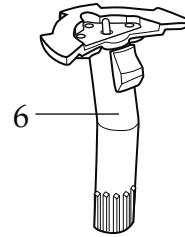

032793
Adjustable Slicing Disc

032794
Reversible Shredding Disc

YYMMDD
↑
Date Code Location
YY|MM|DD
year year | month month | day day

NEMA 5-15

032277
Base Unit Assembly

| Illustration # | Part # | Description |
|----------------|------------------|---|
| 1 | 032221 | Small Pusher |
| 2 | 033203 | Large Pusher |
| 3 | 032791 032281 | Bowl Cover with bump Bowl Cover no bump (<i>older units</i>) |
| 4 | 032282 | Cover Seal |
| 5 | 032283 | Bowl |
| 6 | 032284 | Disc Stem |
| 7 | 032792 | Disc Stem (adjustable) |
| 8 | 032285 | Serrated S Blade |

Shredding Disc

032279

5/32" (4mm)

032520

5/64" (2mm)

Slicing Disc

032524

1/4" (6mm)

032278

5/32" (4mm)

032522

1/8" (3mm)

032288

5/64" (2mm)

French-Fry Disc

032526

1/4" x 1/4" (6 x 6mm)

Julienne Disc

032525

1/8" x 1/8" (3 x 3mm)

Internal Components