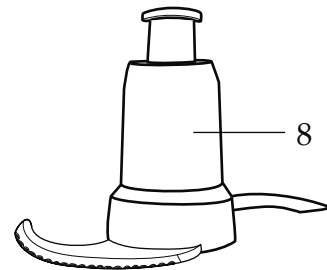

WARING COMMERCIAL

2.5-Quart Sealed Batch Bowl
Food Processor

WFP11S

Unit Information

5 Amps MAX
3/4 HP Motor
5 Yr Motor - 2 Yr Parts & Labor Warranty

032280
2mm - 5/64"
Fine Grating Disc

032417
Sealed
Whipping Disc

032793
Adjustable Slicing Disc

032794
Reversible Shredding Disc

YYMMDD
↑
Date Code Location
YY|MM|DD
year year | month month | day day

NEMA 5-15

032277
Base Unit Assembly

| Illustration # | Part # | Description |
|----------------|------------------|---|
| 1 | 032221 | Small Pusher |
| 2 | 033203 | Large Pusher |
| 3 | 032791 032281 | Bowl Cover with bump Bowl Cover no bump (<i>older units</i>) |
| 4 | 032282 | Cover Seal |
| 5 | 032283 | Bowl |
| 6 | 032284 | Disc Stem |
| 7 | 032792 | Disc Stem (adjustable) |
| 8 | 032285 | Serrated S Blade |

1/4" x 1/4" (6 x 6mm)

Julienne Disc

032525

1/8" x 1/8" (3 x 3mm)

Internal Components