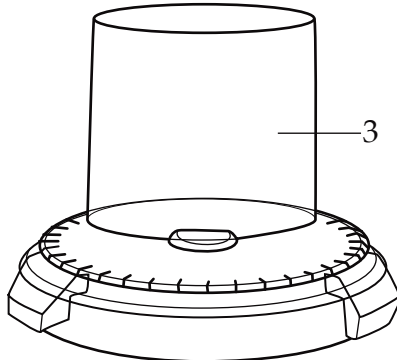

032793
Adjustable Slicing Disc

032794
Reversible Shredding Disc

YYMMDD
↑
Date Code Location
YY|MM|DD
year year | month month | day day

NEMA 5-15

032277
Base Unit Assembly

| Illustration # | Part # | Description |
|----------------|------------------|---|
| 1 | 032221 | Small Pusher |
| 2 | 033203 | Large Pusher |
| 3 | 032791 032281 | Bowl Cover with bump Bowl Cover no bump (<i>older units</i>) |
| 4 | 032282 | Cover Seal |
| 5 | 032283 | Bowl |
| 6 | 032284 | Disc Stem |
| 7 | 032792 | Disc Stem (adjustable) |
| 8 | 032285 | Serrated S Blade |

Shredding Disc

032279

5/32" (4mm)

032520

5/64" (2mm)

Slicing Disc

032524

1/4" (6mm)

032278

5/32" (4mm)

032522

1/8" (3mm)

032288

5/64" (2mm)

French-Fry Disc

032526

1/4" x 1/4" (6 x 6mm)

Julienne Disc

032525

1/8" x 1/8" (3 x 3mm)

Internal Components