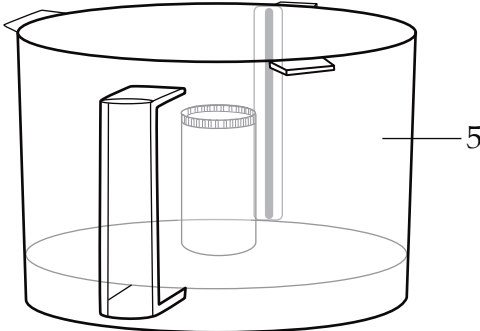

032793
Adjustable Slicing Disc

032794
Reversible Shredding Disc

YYMMDD
↑
Date Code Location
YY|MM|DD
year year | month month | day day

NEMA 5-15

032277
Base Unit Assembly

| Illustration # | Part # | Description |
|----------------|------------------|---|
| 1 | 032221 | Small Pusher |
| 2 | 033203 | Large Pusher |
| 3 | 032791 032281 | Bowl Cover with bump Bowl Cover no bump (<i>older units</i>) |
| 4 | 032282 | Cover Seal |
| 5 | 032283 | Bowl |
| 6 | 032284 | Disc Stem |
| 7 | 032792 | Disc Stem (adjustable) |
| 8 | 032285 | Serrated S Blade |

Shredding Disc

032279

5/32" (4mm)

032520

5/64" (2mm)

Slicing Disc

032524

1/4" (6mm)

032278

5/32" (4mm)

032522

1/8" (3mm)

032288

5/64" (2mm)

French-Fry Disc

032526

1/4" x 1/4" (6 x 6mm)

Julienne Disc

032525

1/8" x 1/8" (3 x 3mm)

Internal Components