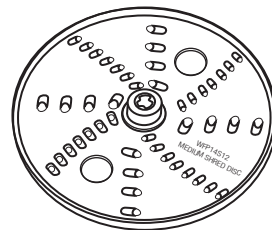

032793
Adjustable Slicing Disc

032794
Reversible Shredding Disc

YYMMDD
↑
Date Code Location
YY|MM|DD
year year | month month | day day

NEMA 5-15

032277
Base Unit Assembly

| Illustration # | Part # | Description |
|----------------|------------------|---|
| 1 | 032221 | Small Pusher |
| 2 | 033203 | Large Pusher |
| 3 | 032791 032281 | Bowl Cover with bump Bowl Cover no bump (<i>older units</i>) |
| 4 | 032282 | Cover Seal |
| 5 | 032283 | Bowl |
| 6 | 032284 | Disc Stem |
| 7 | 032792 | Disc Stem (adjustable) |
| 8 | 032285 | Serrated S Blade |

Shredding Disc

032279

5/32" (4mm)

032520

5/64" (2mm)

Slicing Disc

032524

1/4" (6mm)

032278

5/32" (4mm)

032522

1/8" (3mm)

032288

5/64" (2mm)

French-Fry Disc

032526

1/4" x 1/4" (6 x 6mm)

Julienne Disc

032525

1/8" x 1/8" (3 x 3mm)

Internal Components