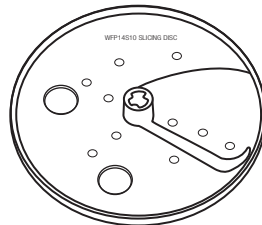

WARING COMMERCIAL

2.5-Quart Sealed Batch Bowl
Food Processor

WFP11S

Unit Information

5 Amps MAX
3/4 HP Motor
5 Yr Motor - 2 Yr Parts & Labor Warranty

032280
2mm - 5/64"
Fine Grating Disc

032417
Sealed
Whipping Disc

032793
Adjustable Slicing Disc

032794
Reversible Shredding Disc

YYMMDD
↑
Date Code Location
YY|MM|DD
year year | month month | day day

NEMA 5-15

032277
Base Unit Assembly

| Illustration # | Part # | Description |
|----------------|------------------|---|
| 1 | 032221 | Small Pusher |
| 2 | 033203 | Large Pusher |
| 3 | 032791 032281 | Bowl Cover with bump Bowl Cover no bump (<i>older units</i>) |
| 4 | 032282 | Cover Seal |
| 5 | 032283 | Bowl |
| 6 | 032284 | Disc Stem |
| 7 | 032792 | Disc Stem (adjustable) |
| 8 | 032285 | Serrated S Blade |

Shredding Disc

032279

5/32" (4mm)

032520

5/64" (2mm)

Slicing Disc

032524

1/4" (6mm)

1/4" x 1/4" (6 x 6mm)

Julienne Disc

032525

1/8" x 1/8" (3 x 3mm)

Internal Components