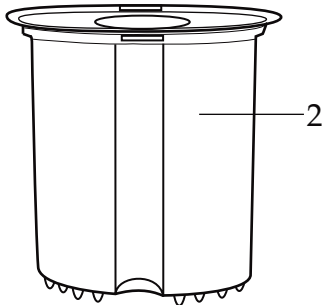

WARING COMMERCIAL

2.5-Quart Sealed Batch Bowl
Food Processor

WFP11S

Unit Information

5 Amps MAX
3/4 HP Motor
5 Yr Motor - 2 Yr Parts & Labor Warranty

032280
2mm - 5/64"
Fine Grating Disc

032417
Sealed
Whipping Disc

032793
Adjustable Slicing Disc

032794
Reversible Shredding Disc

YYMMDD
↑
Date Code Location
YY|MM|DD
year year | month month | day day

NEMA 5-15

032277
Base Unit Assembly

| Illustration # | Part # | Description |
|----------------|------------------|---|
| 1 | 032221 | Small Pusher |
| 2 | 033203 | Large Pusher |
| 3 | 032791 032281 | Bowl Cover with bump Bowl Cover no bump (<i>older units</i>) |
| 4 | 032282 | Cover Seal |
| 5 | 032283 | Bowl |
| 6 | 032284 | Disc Stem |
| 7 | 032792 | Disc Stem (adjustable) |
| 8 | 032285 | Serrated S Blade |

1/4" x 1/4" (6 x 6mm)

Julienne Disc

032525

1/8" x 1/8" (3 x 3mm)

Internal Components