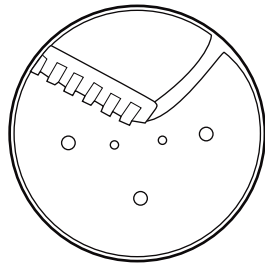

032793
Adjustable Slicing Disc

032794
Reversible Shredding Disc

YYMMDD
↑
Date Code Location
YY|MM|DD
year year | month month | day day

NEMA 5-15

032277
Base Unit Assembly

| Illustration # | Part # | Description |
|----------------|------------------|---|
| 1 | 032221 | Small Pusher |
| 2 | 033203 | Large Pusher |
| 3 | 032791 032281 | Bowl Cover with bump Bowl Cover no bump (<i>older units</i>) |
| 4 | 032282 | Cover Seal |
| 5 | 032283 | Bowl |
| 6 | 032284 | Disc Stem |
| 7 | 032792 | Disc Stem (adjustable) |
| 8 | 032285 | Serrated S Blade |

Shredding Disc

032279

5/32" (4mm)

032520

5/64" (2mm)

Slicing Disc

032524

1/4" (6mm)

032278

5/32" (4mm)

032522

1/8" (3mm)

032288

5/64" (2mm)

French-Fry Disc

032526

1/4" x 1/4" (6 x 6mm)

Julienne Disc

032525

1/8" x 1/8" (3 x 3mm)

Internal Components