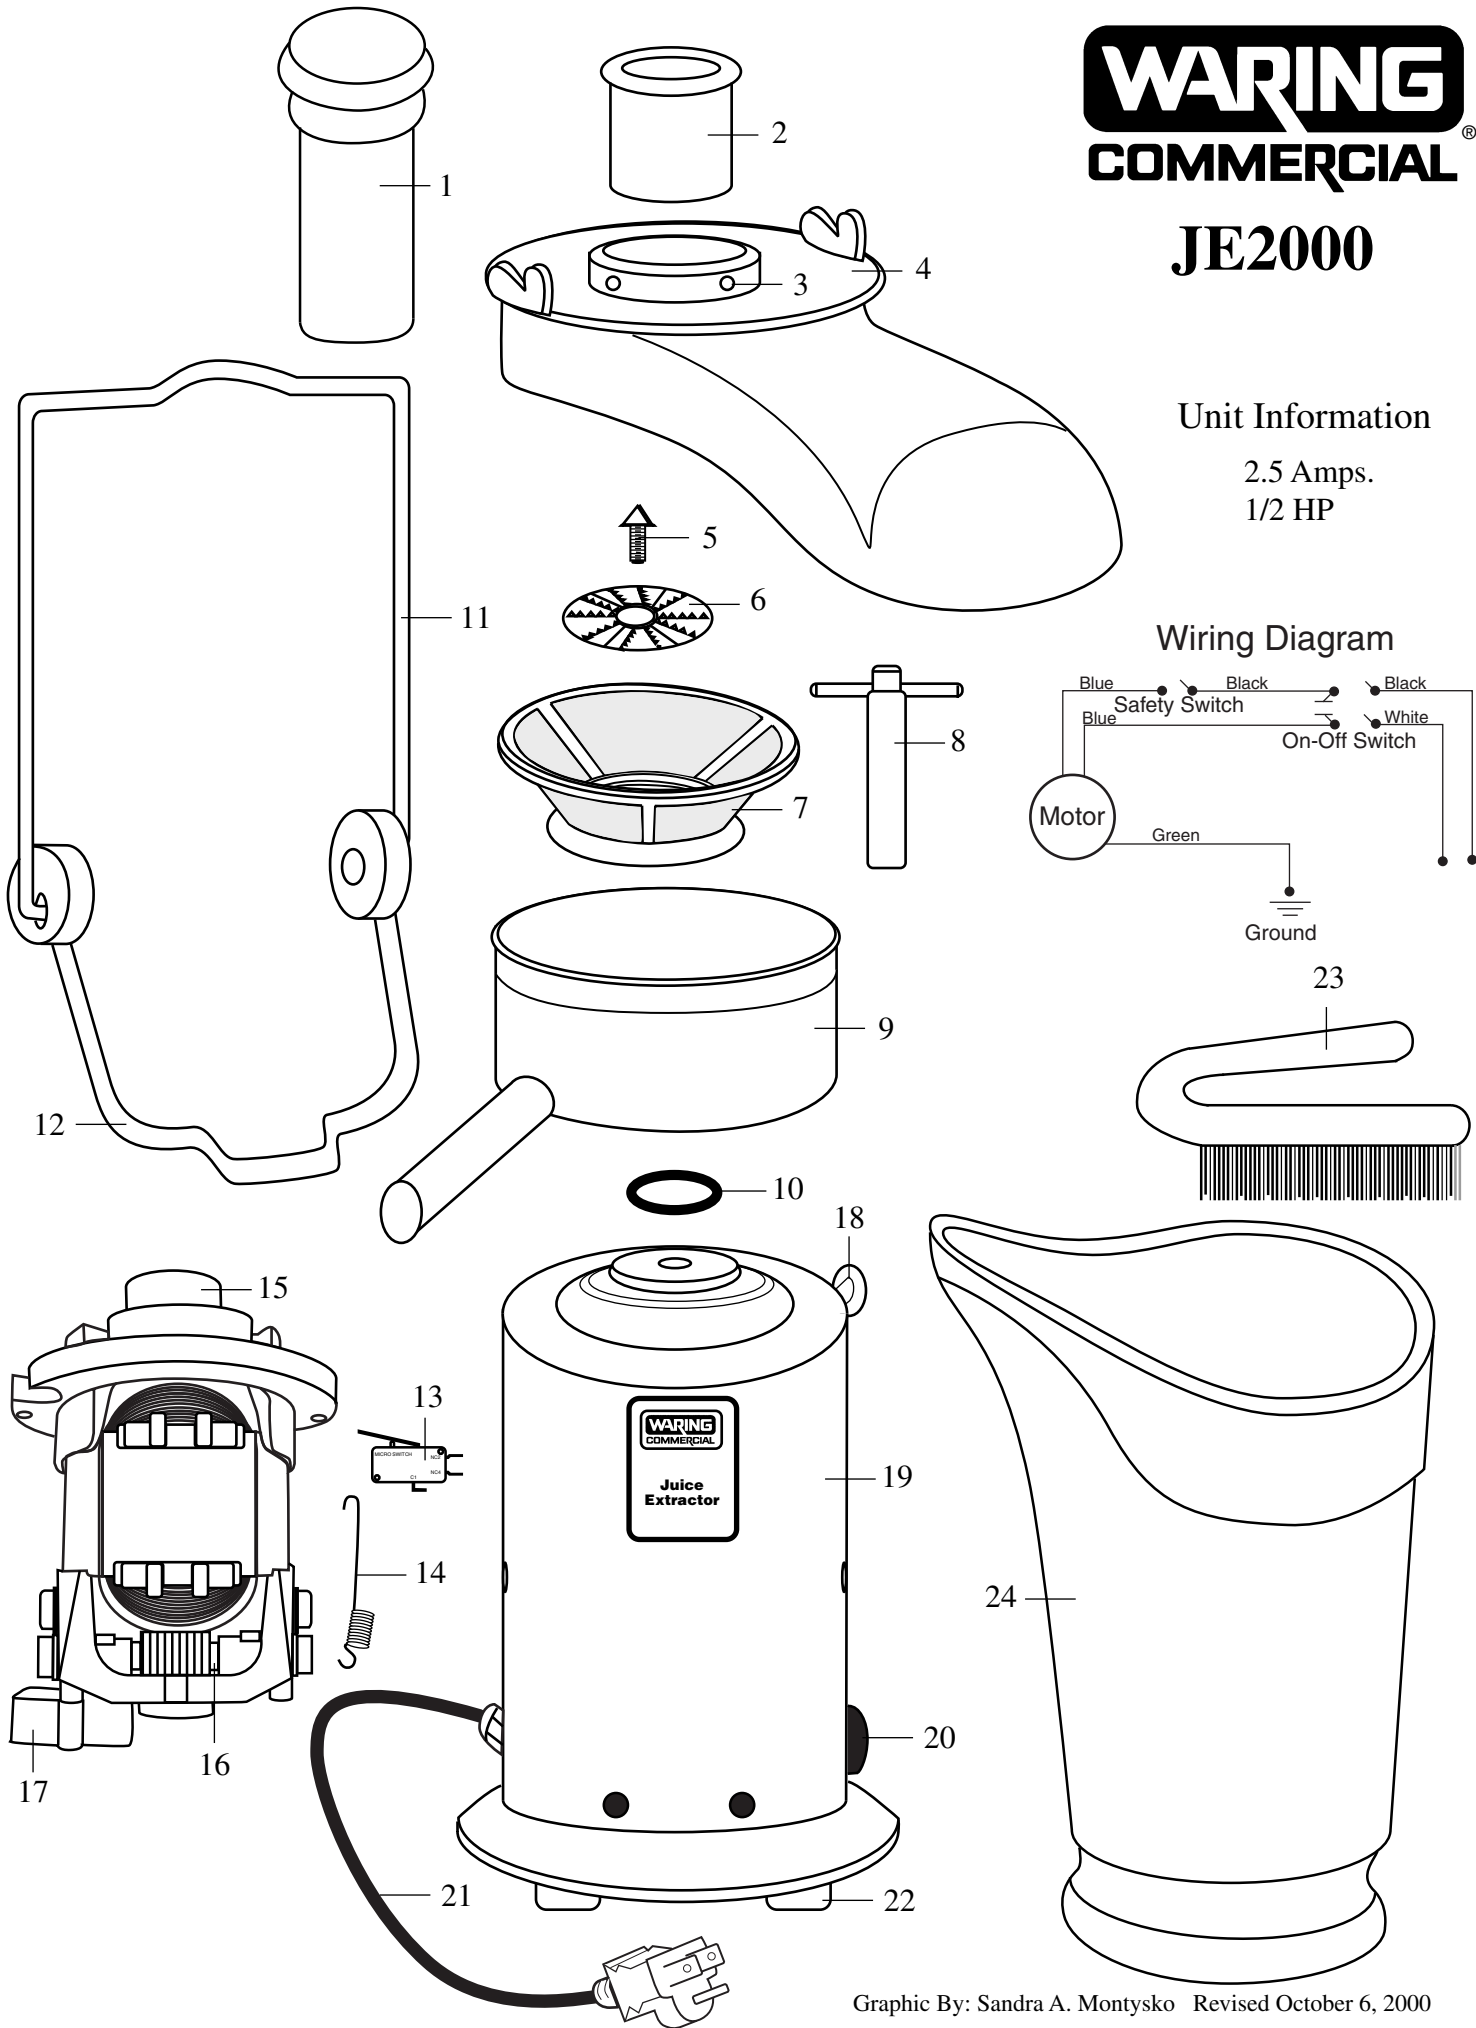

WARING
COMMERCIAL

JE2000

Unit Information

2.5 Amps.
1/2 HP

Wiring Diagram

Catalog

JE2000

Model

31JE54

Illustration#	Part#	Description
1	017974	Plunger Assy.
2	017976	Entry Tube
3	017983	Set Screw 3 Req.'d
4	017972	Cover with Pulp Deflector
5	017977	Shredder Hub Screw
6	017971	Shredder
7	017963	Filter Strainer
8	017978	Tool /shredder hub screw
9	017964	Bowl with Spout
10	017970	O Ring Seal
11	017966	Bar Clamp
12	017987	Locking Toggle
13	017982	Safety Switch
14	017988	Spring /safety switch
15	017980	Motor 1/2 hp
16	017981	Motor Brush 2 Req.'d
17	023530	Capacitor /new 
	019674	Capacitor /old 
18	017967	Lock Stop Button
19	019624	Top Housing for unit with push button switch
	017965	Top Housing for unit with toggle switch
20	019620	Push Button Switch
	017968	Toggle Switch
21	000150W	Cord Set
22	017984	Foot 5 Req.'d
23	017962	Cleaning Brush
24	017973	Pulp Container /one gallon

Items Not Shown

019619 - Strain Relief /push button switch
 007556 - Strain Relief /toggle switch
 017969 - Boot /toggle switch
 019179 - Upper Bearing

013092 - Lower Bearing
 018772 - Screen /bottom of unit
 017986 - Screw /foot 5 Req.'d