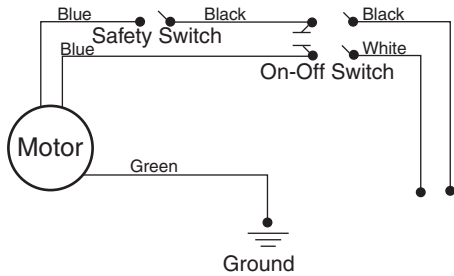

WARING
COMMERCIAL

JE2000

Unit Information

2.5 Amps.
1/2 HP

Wiring Diagram