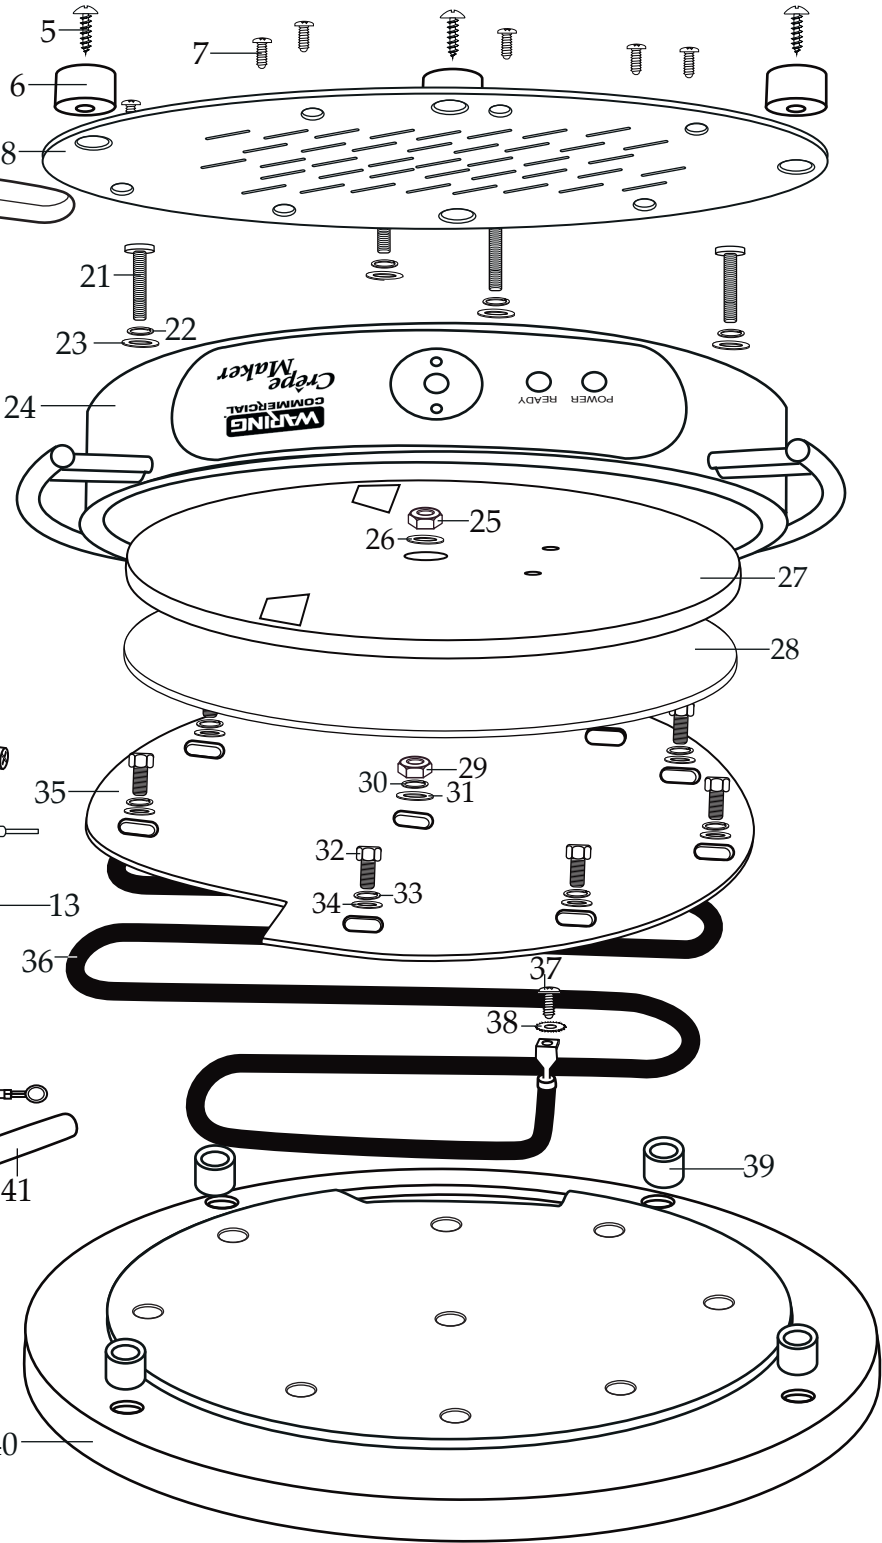

WARING COMMERCIAL

208 / 240 Single Crepe Maker
WSC165BX

032156
Batter Spreader

032155
Crepe Spatula

Unit Information
 208 volts – 60Hz – 2160 Watts
 240 volts – 60Hz – 2880 Watts
 16" Cast-iron Cooking Surface
 One Year Warranty
 Season Before First Use This Process
 Will Take About 1 - 1 1/2 Hours

Illustration #	Part #	Description
1	032130	Control Knob
2	028627	Set Screw
3	029941	Red Power Light
4	030515	Green Ready Light
5	028623	Foot Screw (4 required)
6	028622	Foot (4 required)
7	030006	Screw (6 required)
8	032131	Bottom Plate
9	029943	Thermostat Screw (2 required)
10	032132	Thermostat Washer (4 required)
11	035820	Thermostat
12	030006	Screw (2 required)
13	032134	Thermostat Bracket
14	013731	Wire Tie (4 required)
15	035837	Thermal Cut-off
16	030075	Screw (2 required)
17	030076	Lock Washer (2 required)
18	029998	Nut (2 required)
19	032136	Spring Washer (2 required)
20	029997	Washer (2 required)
21	032137	Screw (4 required)
22	032138	Spring Washer (4 required)
23	032139	Washer (4 required)
24	032140	Outer Base Shell with Handles
25	029980	Hex Nut
26	029951	Washer
27	032141	Insulation Cover