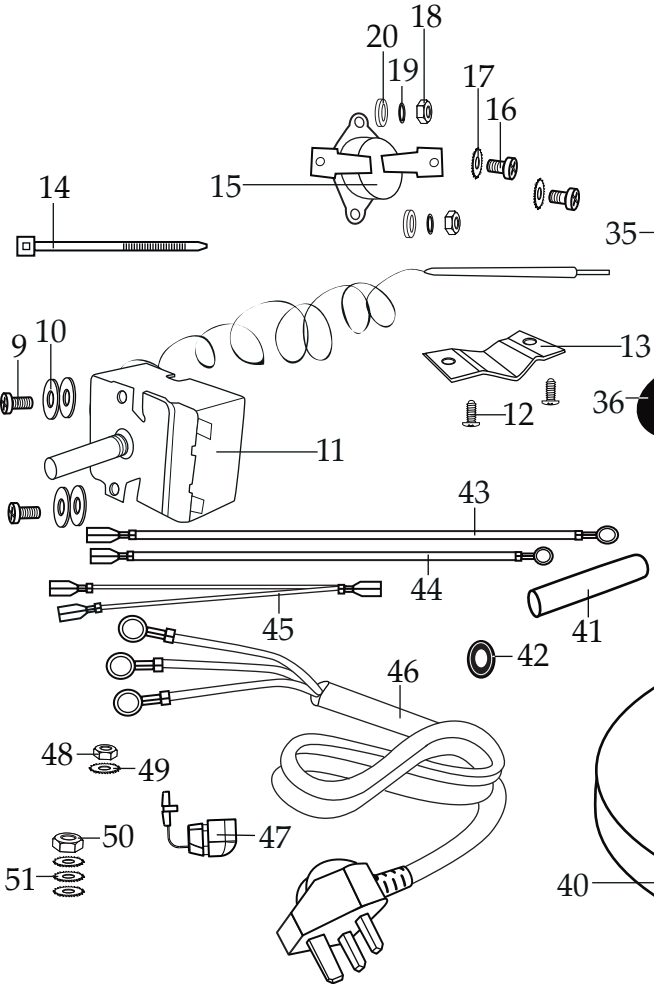

WARING COMMERCIAL

208 / 240 Single Crepe Maker
WSC165BX

032156
Batter Spreader

032155
Crepe Spatula

Unit Information
 208 volts – 60Hz – 2160 Watts
 240 volts – 60Hz – 2880 Watts
 16" Cast-iron Cooking Surface
 One Year Warranty
 Season Before First Use This Process
 Will Take About 1 - 1 1/2 Hours

Illustration #	Part #	Description
1	032130	Control Knob
2	028627	Set Screw
3	029941	Red Power Light
4	030515	Green Ready Light
5	028623	Foot Screw (4 required)
6	028622	Foot (4 required)
7	030006	Screw (6 required)
8	032131	Bottom Plate
9	029943	Thermostat Screw (2 required)
10	032132	Thermostat Washer (4 required)
11	035820	Thermostat
12	030006	Screw (2 required)
13	032134	Thermostat Bracket
14	013731	Wire Tie (4 required)
15	035837	Thermal Cut-off
16	030075	Screw (2 required)
17	030076	Lock Washer (2 required)
18	029998	Nut (2 required)
19	032136	Spring Washer (2 required)
20	029997	Washer (2 required)
21	032137	Screw (4 required)
22	032138	Spring Washer (4 required)
23	032139	Washer (4 required)
24	032140	Outer Base Shell with Handles
25	029980	Hex Nut
26	029951	Washer
27	032141	Insulation Cover