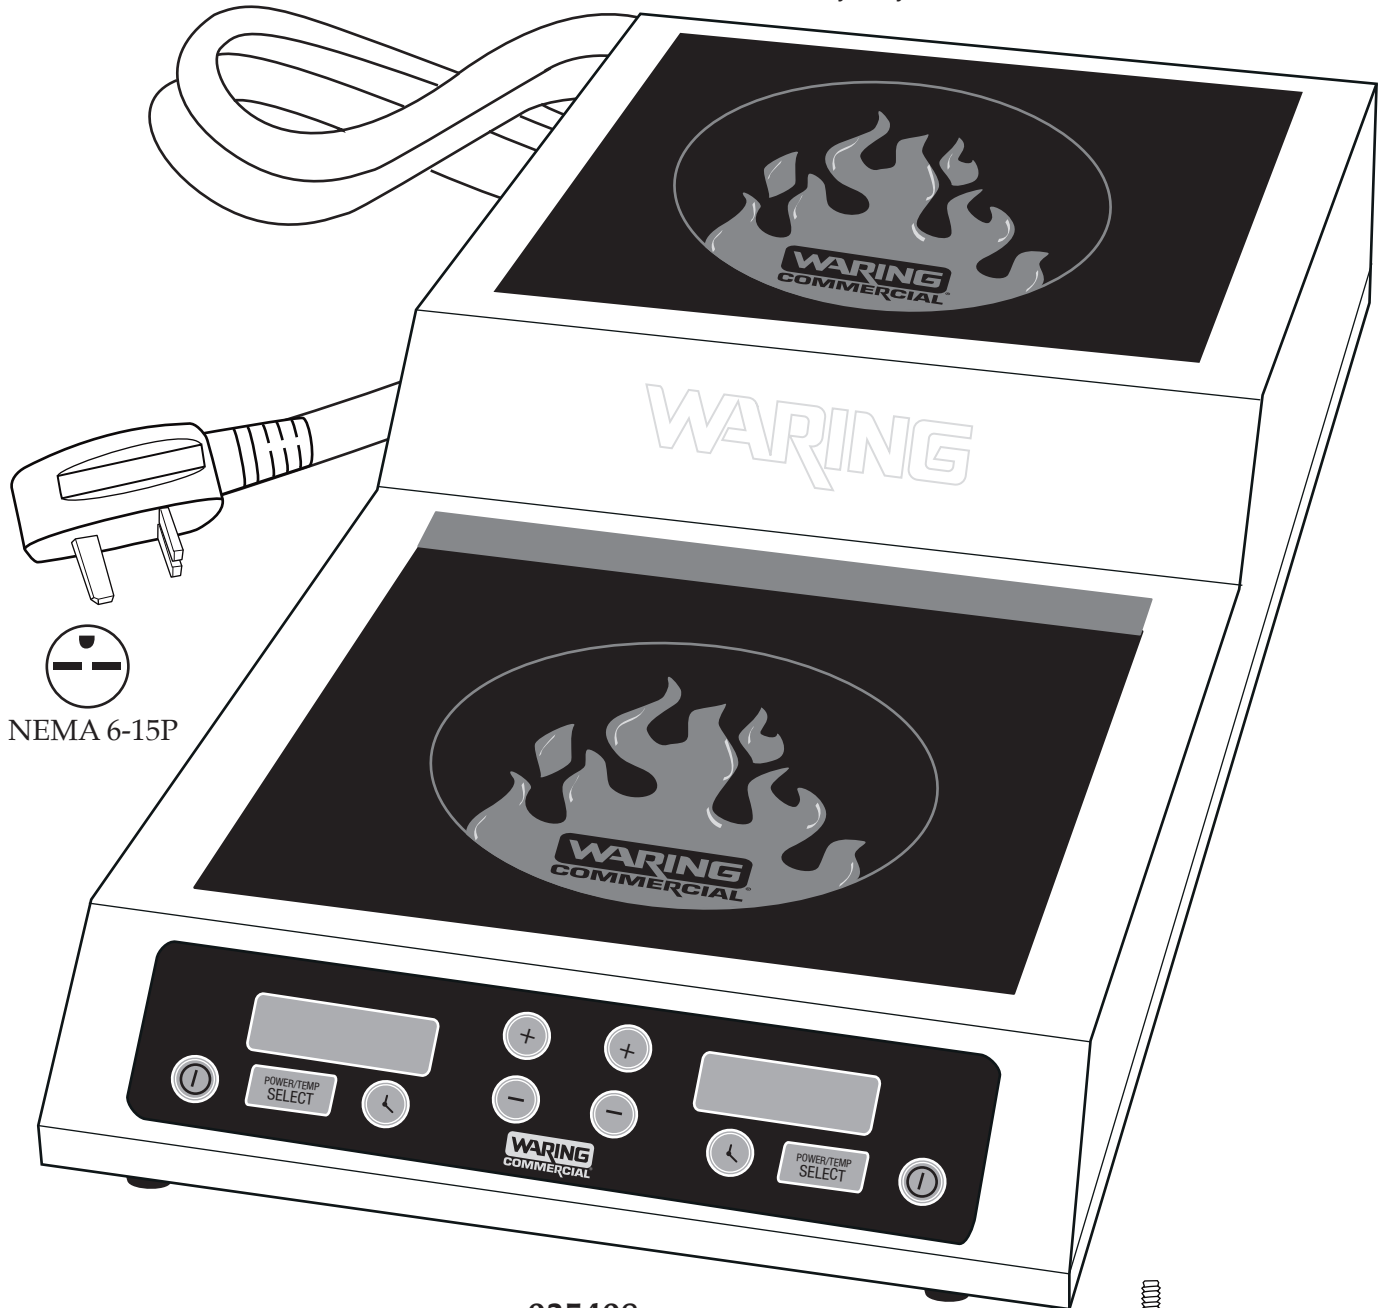

Unit Information

208/240 Volts – 60 Hz – 3600 Watts – 15 Amps
Temperature 120°F - 500°F / 50°C - 250°C
10 Hour Countdown Timer
1 Year Warranty

↑
Date Code Location
WWYY
(week week year year)

WARING COMMERCIAL®

Double Induction Range

WIH800

NEMA 6-15P

035408
WIH800 Unit

034163
Leveling Foot