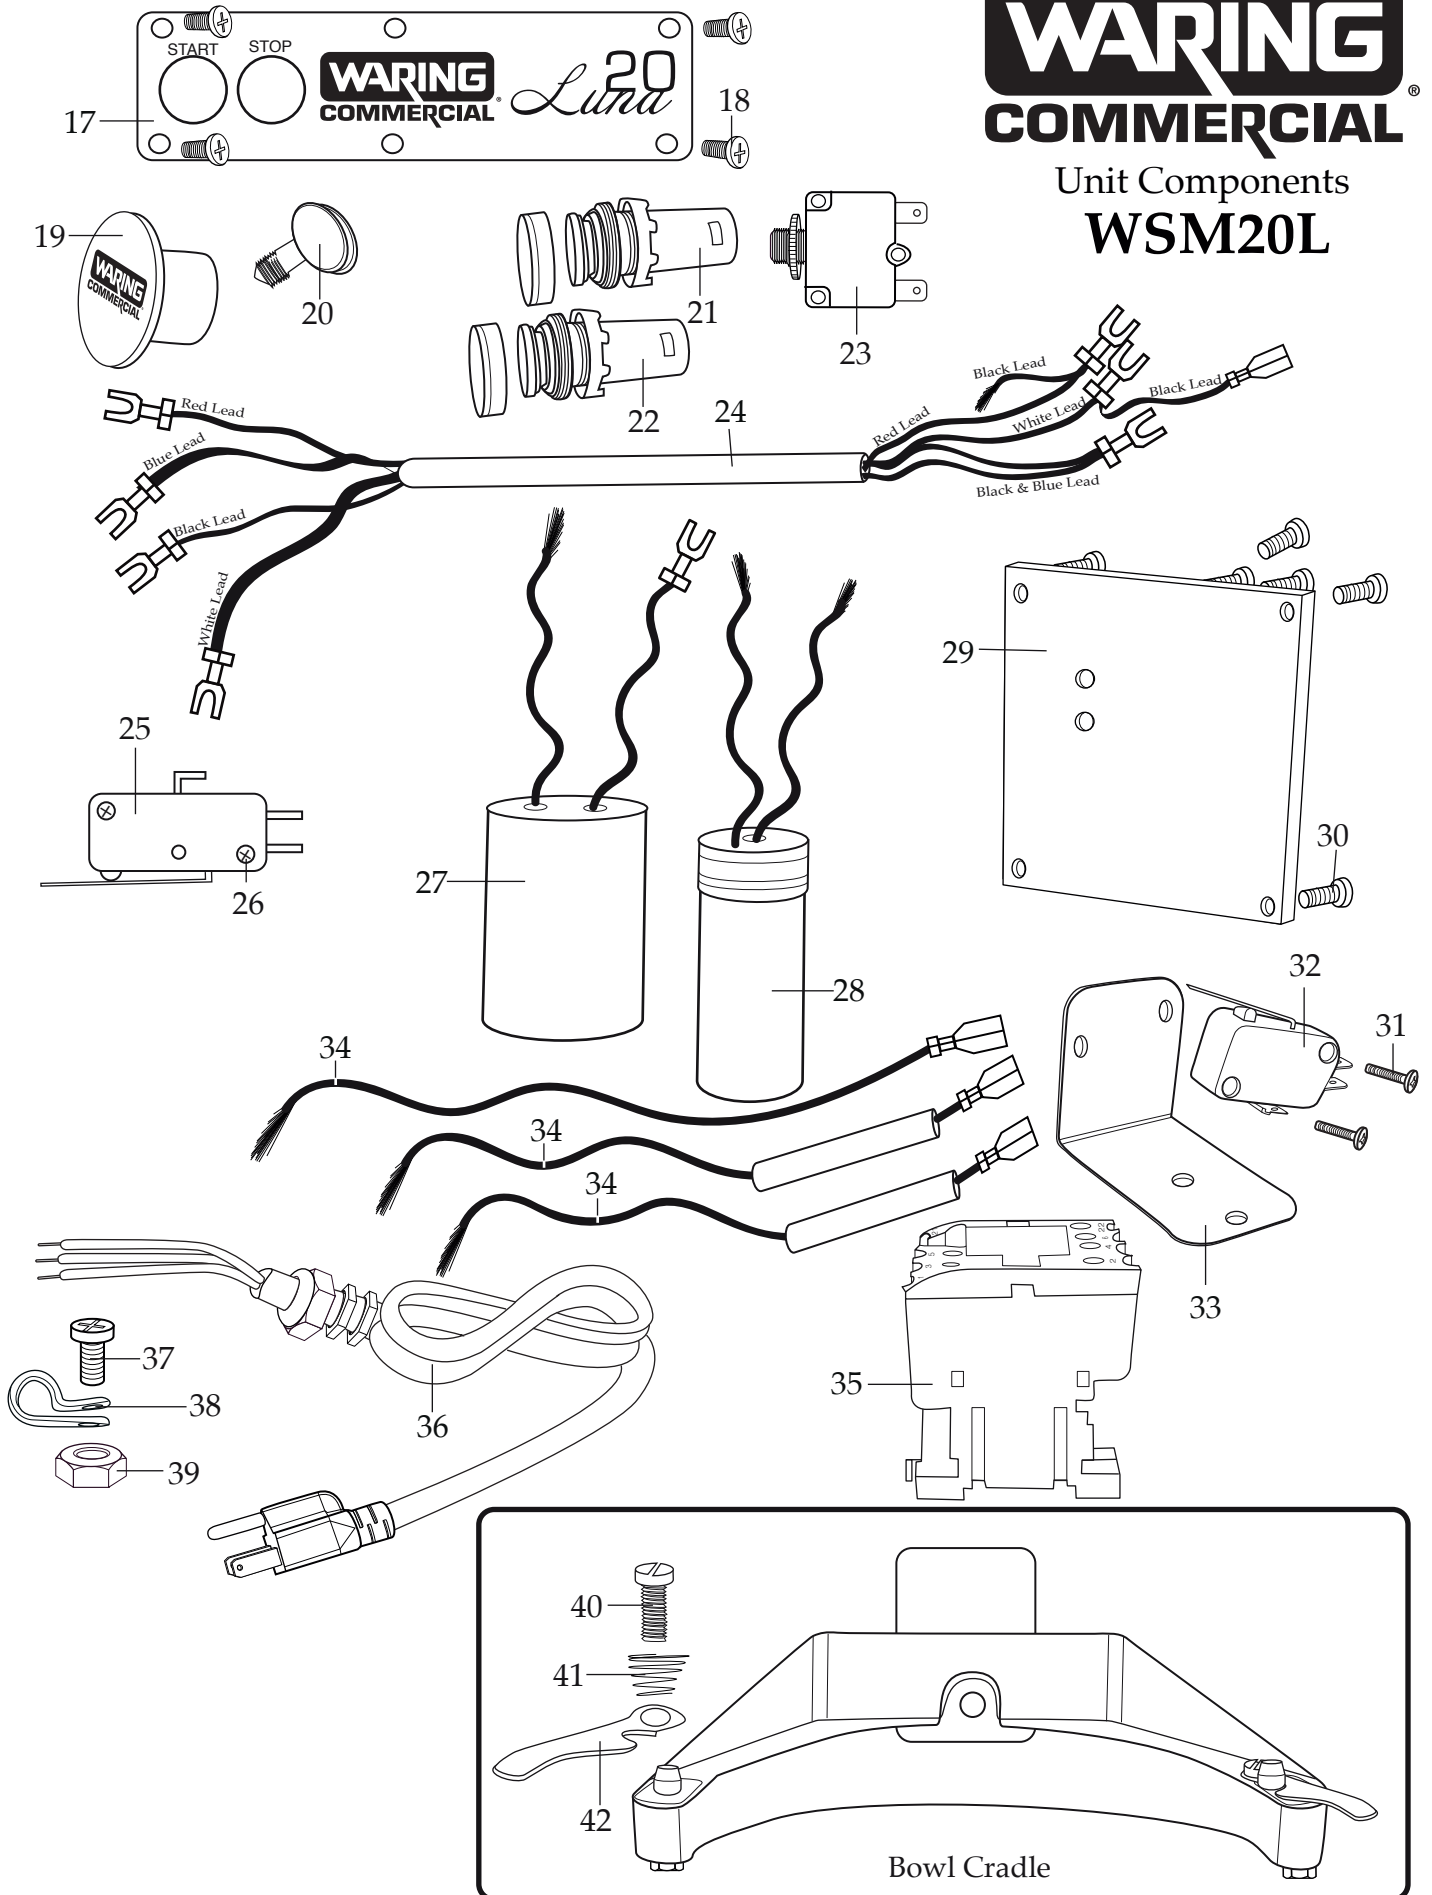

Luna²⁰ Planetary Stand Mixer 20 Qt. WSM20L

038560

Column & Base Assembly
Everything after Motor & Gear Box is removed.

WARING COMMERCIAL

Unit Components WSM20L

Illustration#	Part#	Description
1	037379	Screw /top front plate
2	037380	Screw /top front plate
3	038561	Top Guard (with handle)
4	037382	Top Bowl Guard Screw (2 required)
5	038562	Bottom Guard (no handle)
6	037384	Bottom/Bowl Guard Screw (2 required)
7	037390	Washer (4 required)
8	037389	Spring Washer (4 required)
9	037388	Bolt (4 required)
10	037392	Cradle Plate (2 required one for each side)
11	037391	Hex Head Bolt with Spring Washer & Washer (6 required)
12	038563	20 Quart Bowl (WSM20LBL)
13	038564	Whisk (WSM20LW)
14	038565	Mixing Paddle (WSM20LMP)
15	038566	Dough Hook (WSM20LDH)
16	037393	Foot (4 required)
17	038567	Name Plate
18	037411	Screw (4 required)
19	037401	Attachment Hub Cover
20	037402	Attachment Hub Screw
21	037399	Start Switch (green)
22	037400	Stop Switch (red)
23	037404	Reset Switch
24	038568	Interlock Leads
25	037413	Cradle Interlock
26	037415	Screw (2 required)
27	038569	Run Capacitor with Leads
28	038570	Start Capacitor with Leads
29	038571	Metal Plate
30	037412	Screw (6 required)
31	037415	Screw (2 required each side)

Illustration#	Part#	Description
32	037413	Cradle Interlock
33	038575	Bracket
34	038574	9.25"-10"-13" Black Lead Assembly Kit
	038573	10" Black Lead Assembly
	038572	13" Black Lead Assembly
35	037421	Relay
36	037405	Cord
37	037407	Screw
38	037406	Cord Clamp
39	037408	Hex Nut
40	037387	Screw (2 required one for each side)
41	037386	Spring (2 required one for each side)
42	037385	Bowl Bracket (2 required one for each side)