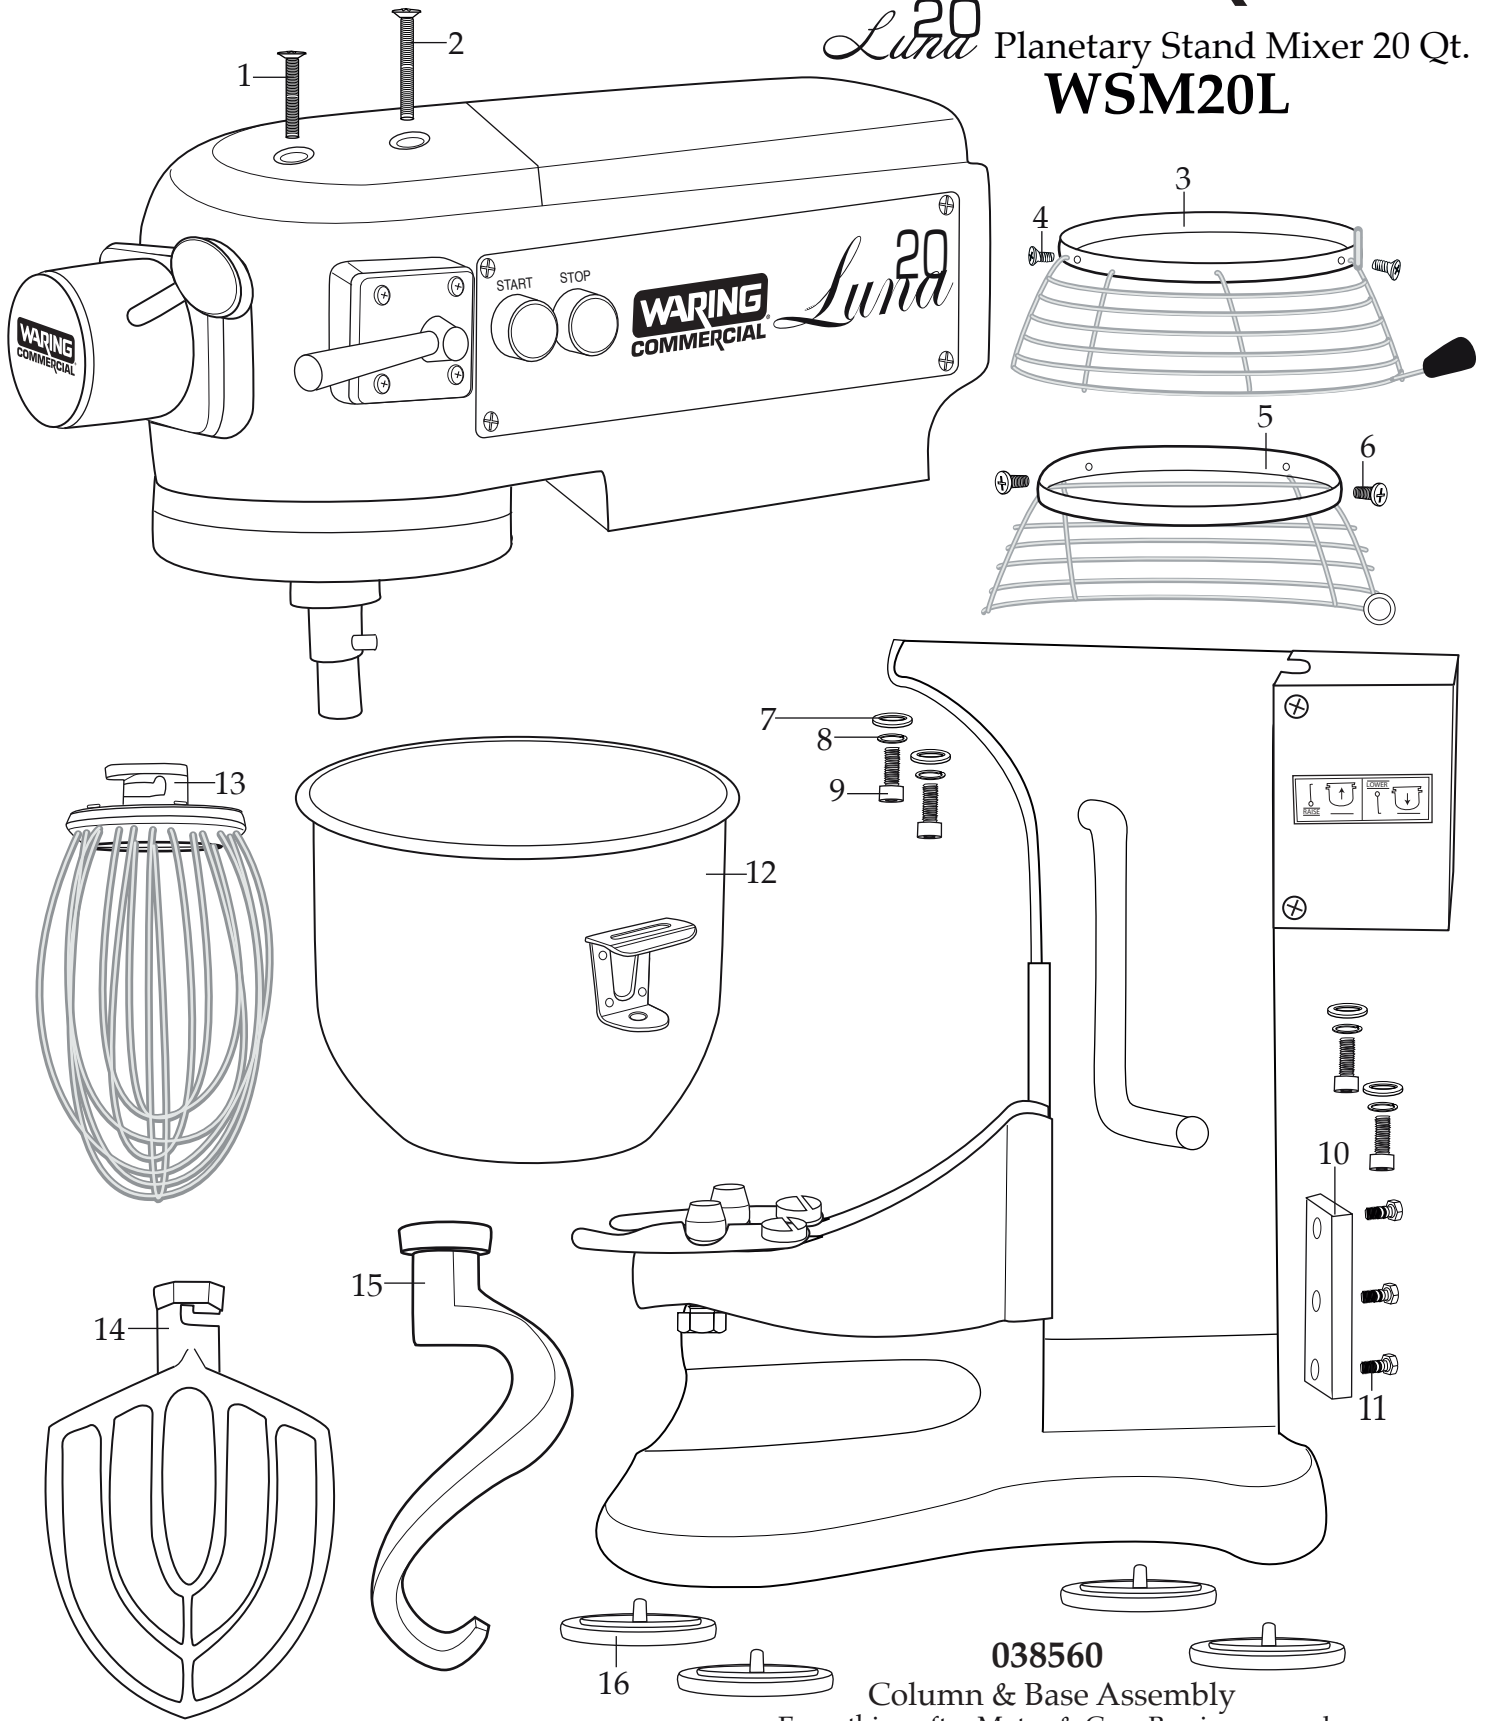

Luna²⁰ Planetary Stand Mixer 20 Qt. WSM20L

038560

Column & Base Assembly
Everything after Motor & Gear Box is removed.

WARING COMMERCIAL

Unit Components WSM20L

Illustration#	Part#	Description
1	037379	Screw /top front plate
2	037380	Screw /top front plate
3	038561	Top Guard (with handle)
4	037382	Top Bowl Guard Screw (2 required)
5	038562	Bottom Guard (no handle)
6	037384	Bottom/Bowl Guard Screw (2 required)
7	037390	Washer (4 required)
8	037389	Spring Washer (4 required)
9	037388	Bolt (4 required)
10	037392	Cradle Plate (2 required one for each side)
11	037391	Hex Head Bolt with Spring Washer & Washer (6 required)
12	038563	20 Quart Bowl (WSM20LBL)
13	038564	Whisk (WSM20LW)
14	038565	Mixing Paddle (WSM20LMP)
15	038566	Dough Hook (WSM20LDH)
16	037393	Foot (4 required)
17	038567	Name Plate
18	037411	Screw (4 required)
19	037401	Attachment Hub Cover
20	037402	Attachment Hub Screw
21	037399	Start Switch (green)
22	037400	Stop Switch (red)
23	037404	Reset Switch
24	038568	Interlock Leads
25	037413	Cradle Interlock
26	037415	Screw (2 required)
27	038569	Run Capacitor with Leads
28	038570	Start Capacitor with Leads
29	038571	Metal Plate
30	037412	Screw (6 required)
31	037415	Screw (2 required each side)

Illustration#	Part#	Description
32	037413	Cradle Interlock
33	038575	Bracket
34	038574	9.25"-10"-13" Black Lead Assembly Kit
	038573	10" Black Lead Assembly
	038572	13" Black Lead Assembly
35	037421	Relay
36	037405	Cord
37	037407	Screw
38	037406	Cord Clamp
39	037408	Hex Nut
40	037387	Screw (2 required one for each side)
41	037386	Spring (2 required one for each side)
42	037385	Bowl Bracket (2 required one for each side)