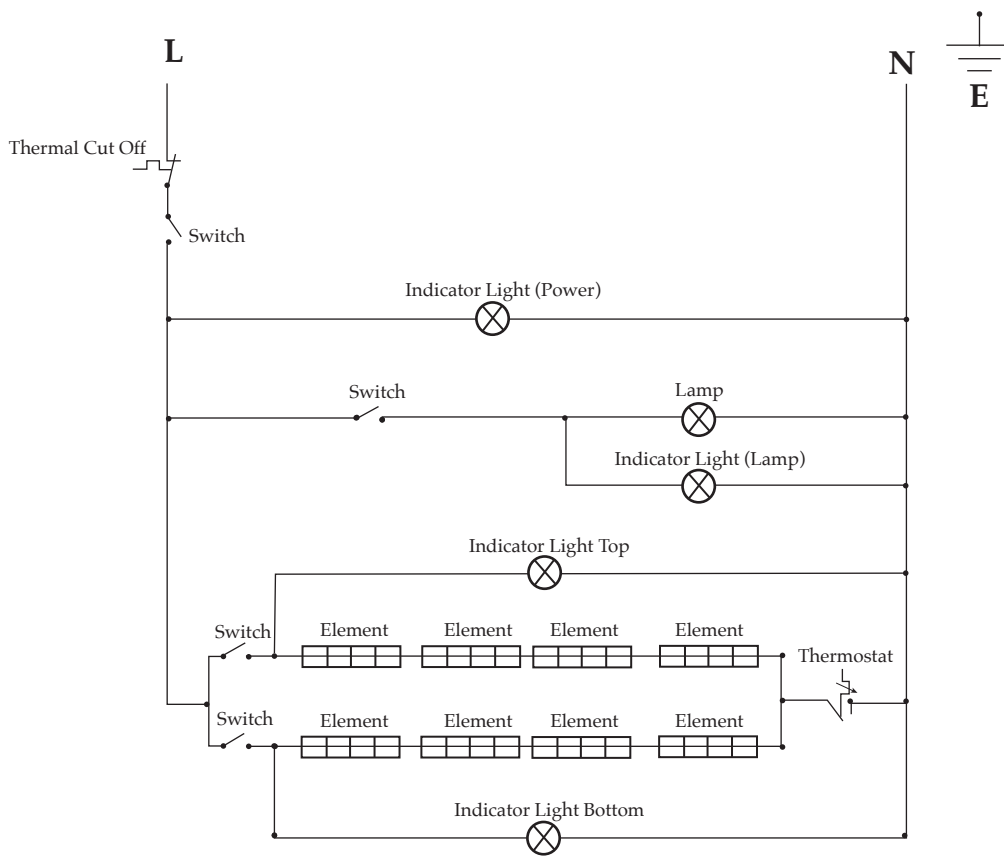

Illustration #	Part #	Description
30	033780	Element Support Bracket Assembly (3 required on each rack)
31	033781	Top Element Rack Front Panel
32	033782	Straight Support Bracket
33	033783	Bottom Element Rack Front Panel
34	033779	Screw (4 required)
35	033771	Screw (4 required)
36	033784	Element Side Panel
37	033785	Screw (3 required)
38	033786	Ceramic Sleeve (3 required)
39	013731	Wire Tie (12 required)
40	035346	Door Assembly
41	035349	Slotted Bolt (2 required one each side of door assembly)
42	035351	Washer (2 required one each side of door assembly)
43	035350	Allen Bolt (2 required one each side of door assembly)

Wiring Diagram