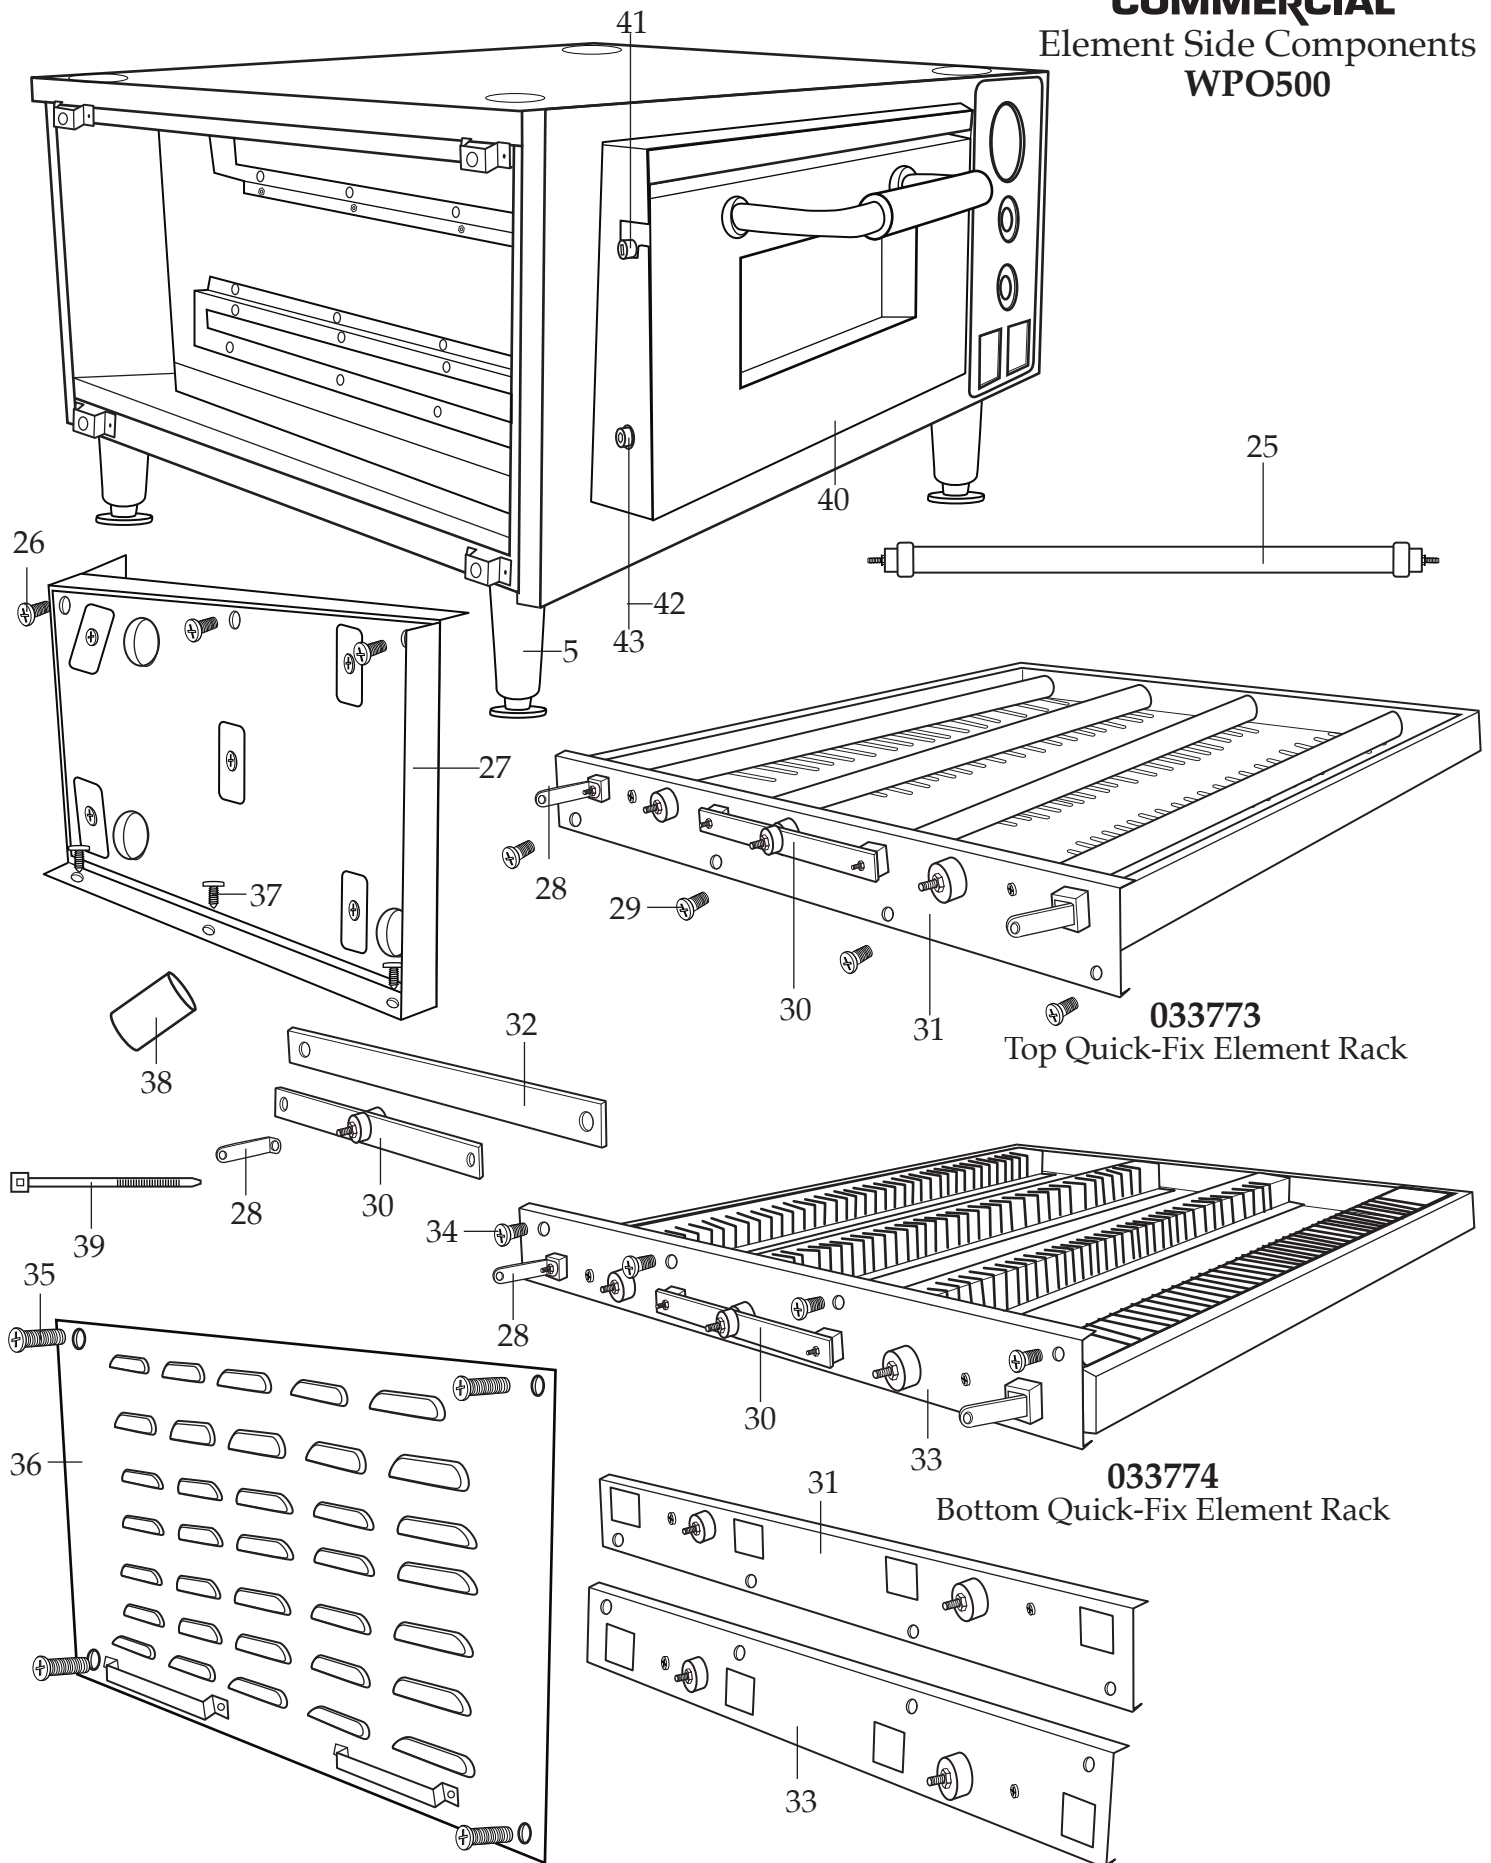

Unit Information

120 Volts – 60 Hz – 1800 Watts
 Oven Capacity H=4" x W=18.25" x D=18.25"
 Outside Dimensions H=15" x W=27" x D=26"
 30-Minute Timer

Replacing Bulb - Do Not touch with bare hands (this will reduce lifespan) use a clean tissue or cloth glove to position new bulb carefully and push in to engage.

Date Code Location
WWYY
 (week week year year)

032000
 Cleaning Brush

Element Side Components WPO500

Illustration #	Part #	Description
1	033753	Temperature Gauge
2	028626	Temperature Knob with Screw
3	028626	Timer Knob with Screw
4	033754	Double On-Off Switch with Switch Cover (2 required)
5	033755	Foot (4 required)
6	033756	Thermal Cut-off
7	033757	Cord
8	033758	Large Bracket (temperature gauge bulb end)
9	033759	Small Bracket (thermostat bulb end)
10	033761	Spring Washer
11	033762	Washer
12	033760	Screw (3 required)
13	033763	Lock Washer (2 required)
14	029943	Screw (2 required)
15	033764	Timer
16	029943	Screw (2 required)
17	033765	Thermostat
18	033766	Temperature Gauge Bracket
19	033767	Thumb Screw (2 required)
20	033768	Oven Light Lens
21	034958	Bulb
22	033770	Lamp Holder
23	033771	Screw (4 required)
24	033772	Component Side Panel
25	033775	Element Assembly (4 required each quick-fix rack)
26	033776	Screw (3 required)
27	033777	Insulation Panel Assembly
28	033778	Angled End Element Bracket (4 required)
29	033779	Screw (4 required)

Illustration #	Part #	Description
30	033780	Element Support Bracket Assembly (3 required on each rack)
31	033781	Top Element Rack Front Panel
32	033782	Straight Support Bracket
33	033783	Bottom Element Rack Front Panel
34	033779	Screw (4 required)
35	033771	Screw (4 required)
36	033784	Element Side Panel
37	033785	Screw (3 required)
38	033786	Ceramic Sleeve (3 required)
39	013731	Wire Tie (12 required)
40	035346	Door Assembly
41	035349	Slotted Bolt (2 required one each side of door assembly)
42	035351	Washer (2 required one each side of door assembly)
43	035350	Allen Bolt (2 required one each side of door assembly)