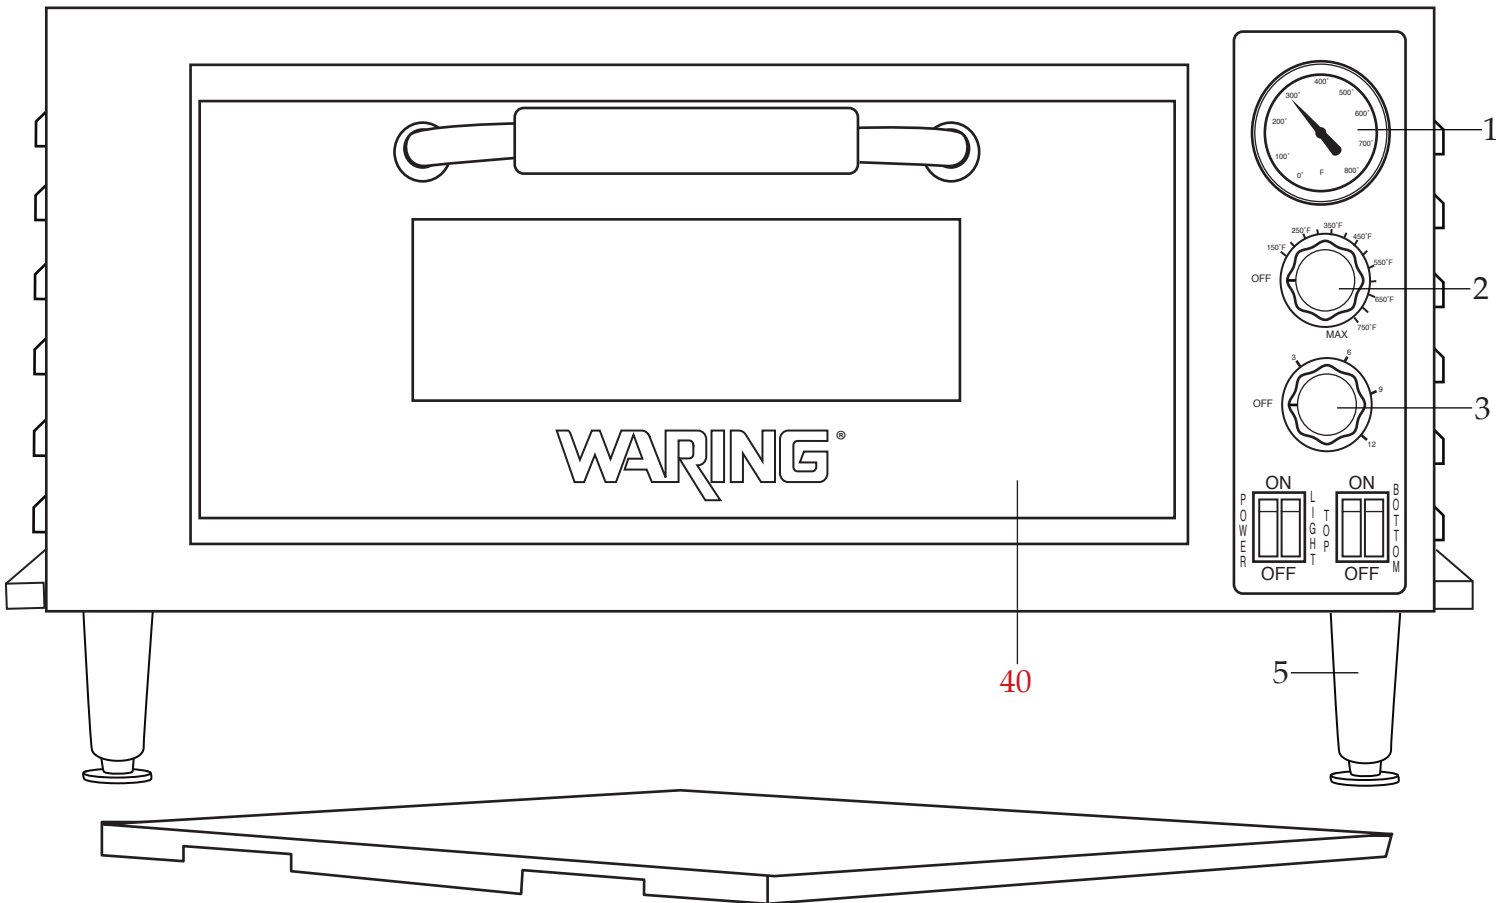

Unit Information

120 Volts – 60 Hz – 1800 Watts
Oven Capacity H=4" x W=18.25" x D=18.25"
Outside Dimensions H=15" x W=27" x D=26"
30-Minute Timer

Replacing Bulb - Do Not touch with bare hands (this will reduce lifespan) use a clean tissue or cloth glove to position new bulb carefully and push in to engage.

WARING COMMERCIAL®

Single Pizza Oven
WPO500

034925
Pizza Oven Shipping Carton

033752
Pizza Stone

WARING COMMERCIAL®	
TORRINGTON, CT 06790	LISTED 4H03
PIZZA OVEN	
MODEL: WPO500	
120VAC 60Hz 1800W	
MADE IN CHINA	
APPROVED FOR COMMERCIAL USE	
SERIAL: ←	

Date Code Location
WWYY
(week week year year)