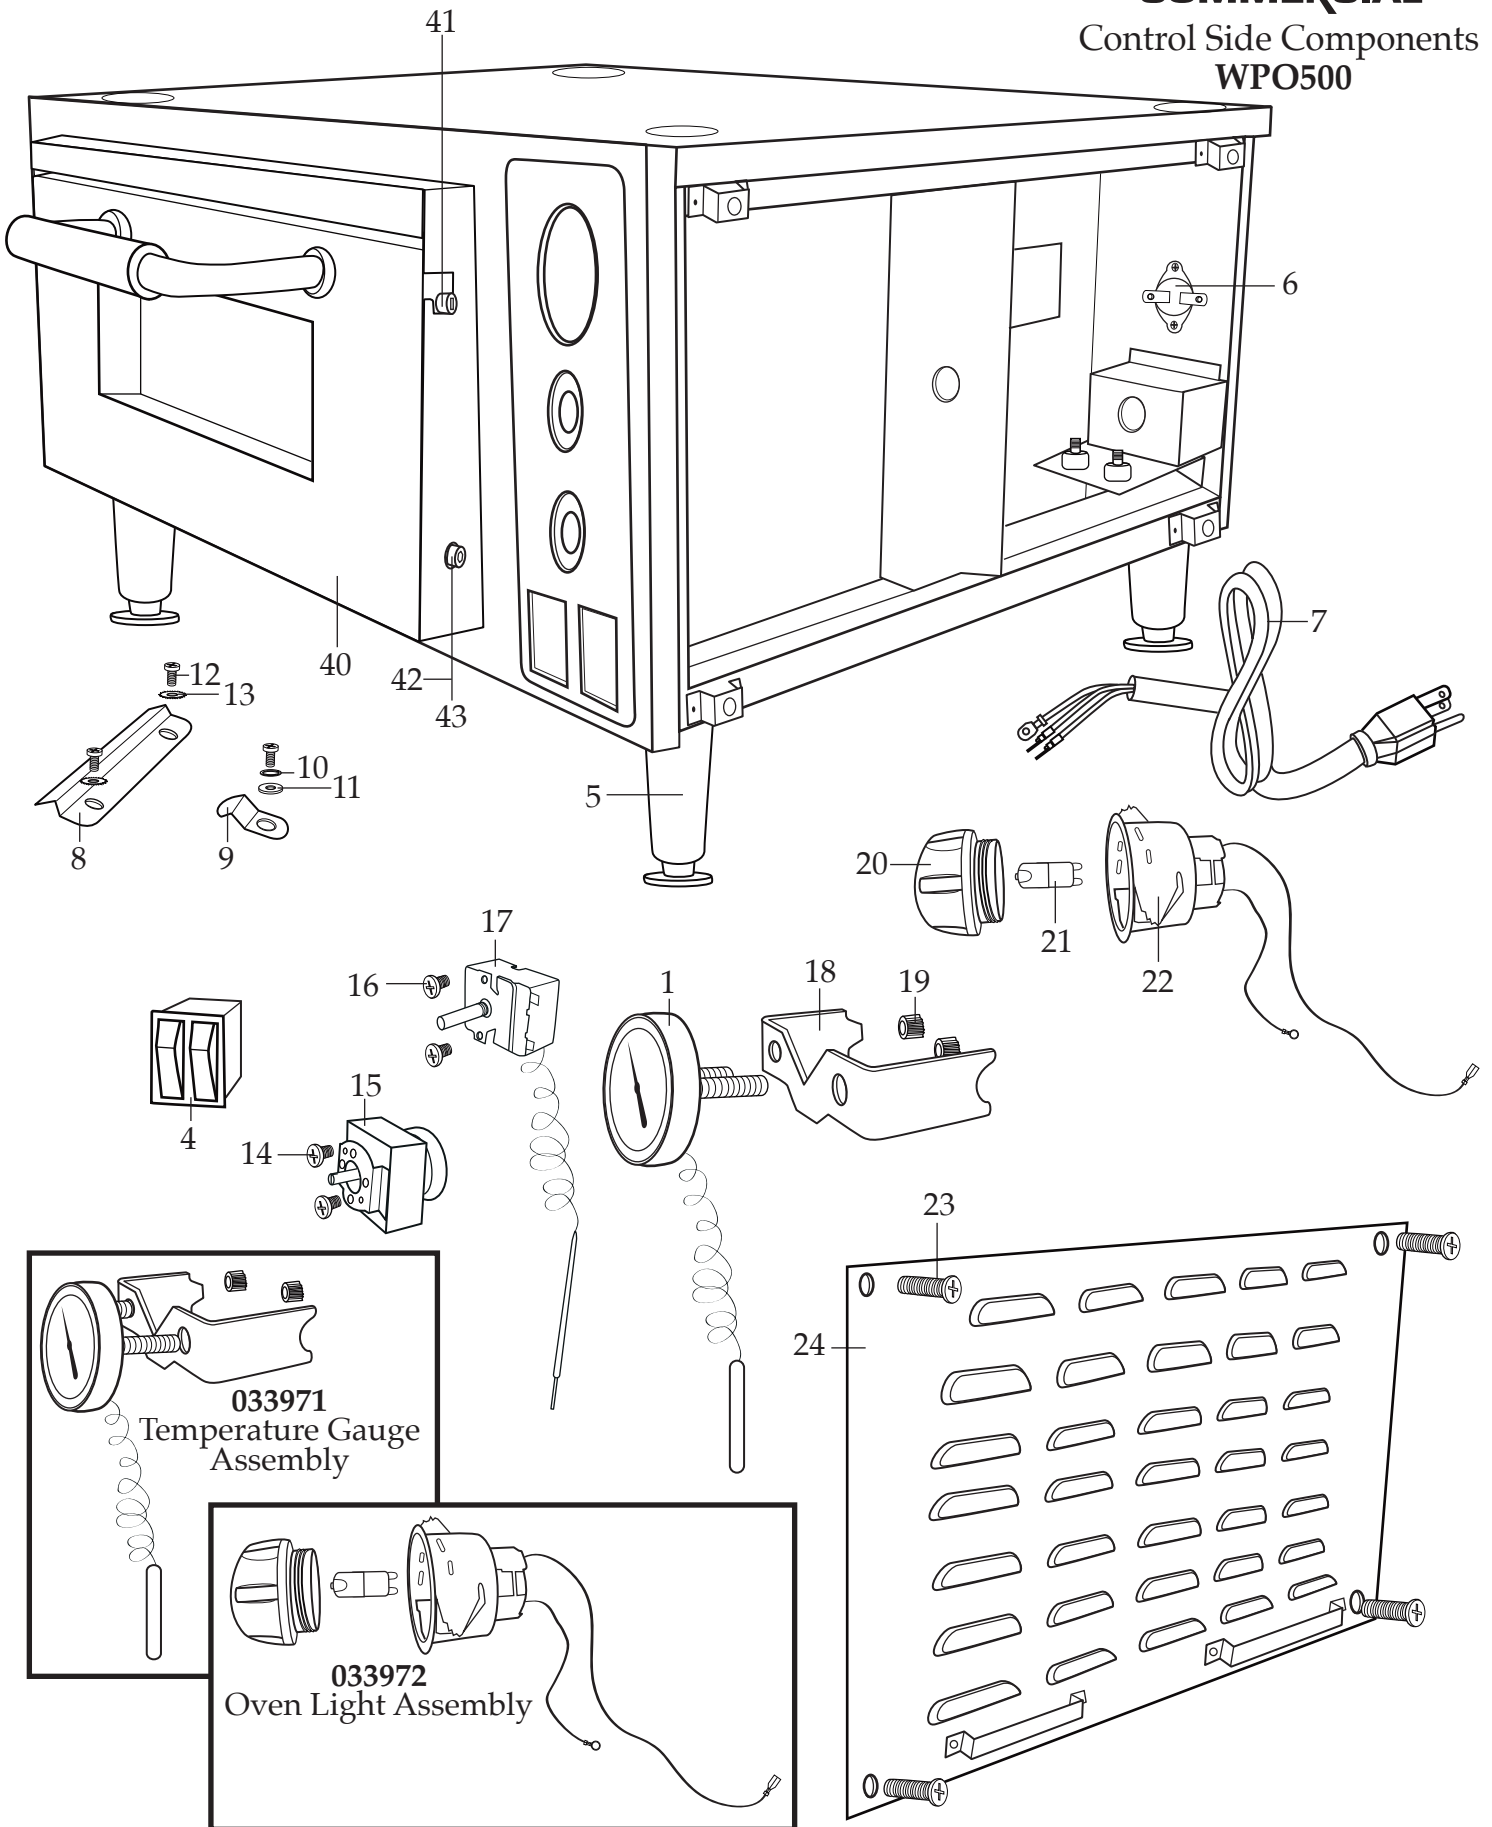

Unit Information

120 Volts – 60 Hz – 1800 Watts
 Oven Capacity H=4" x W=18.25" x D=18.25"
 Outside Dimensions H=15" x W=27" x D=26"
 30-Minute Timer

Replacing Bulb - Do Not touch with bare hands (this will reduce lifespan) use a clean tissue or cloth glove to position new bulb carefully and push in to engage.

Date Code Location
WWYY
 (week week year year)

032000
 Cleaning Brush

Element Side Components WPO500

Illustration #	Part #	Description
1	033753	Temperature Gauge
2	028626	Temperature Knob with Screw
3	028626	Timer Knob with Screw
4	033754	Double On-Off Switch with Switch Cover (2 required)
5	033755	Foot (4 required)
6	033756	Thermal Cut-off
7	033757	Cord
8	033758	Large Bracket (temperature gauge bulb end)
9	033759	Small Bracket (thermostat bulb end)
10	033761	Spring Washer
11	033762	Washer
12	033760	Screw (3 required)
13	033763	Lock Washer (2 required)
14	029943	Screw (2 required)
15	033764	Timer
16	029943	Screw (2 required)
17	033765	Thermostat
18	033766	Temperature Gauge Bracket
19	033767	Thumb Screw (2 required)
20	033768	Oven Light Lens
21	034958	Bulb
22	033770	Lamp Holder
23	033771	Screw (4 required)
24	033772	Component Side Panel
25	033775	Element Assembly (4 required each quick-fix rack)
26	033776	Screw (3 required)
27	033777	Insulation Panel Assembly
28	033778	Angled End Element Bracket (4 required)
29	033779	Screw (4 required)

Illustration #	Part #	Description
30	033780	Element Support Bracket Assembly (3 required on each rack)
31	033781	Top Element Rack Front Panel
32	033782	Straight Support Bracket
33	033783	Bottom Element Rack Front Panel
34	033779	Screw (4 required)
35	033771	Screw (4 required)
36	033784	Element Side Panel
37	033785	Screw (3 required)
38	033786	Ceramic Sleeve (3 required)
39	013731	Wire Tie (12 required)
40	035346	Door Assembly
41	035349	Slotted Bolt (2 required one each side of door assembly)
42	035351	Washer (2 required one each side of door assembly)
43	035350	Allen Bolt (2 required one each side of door assembly)