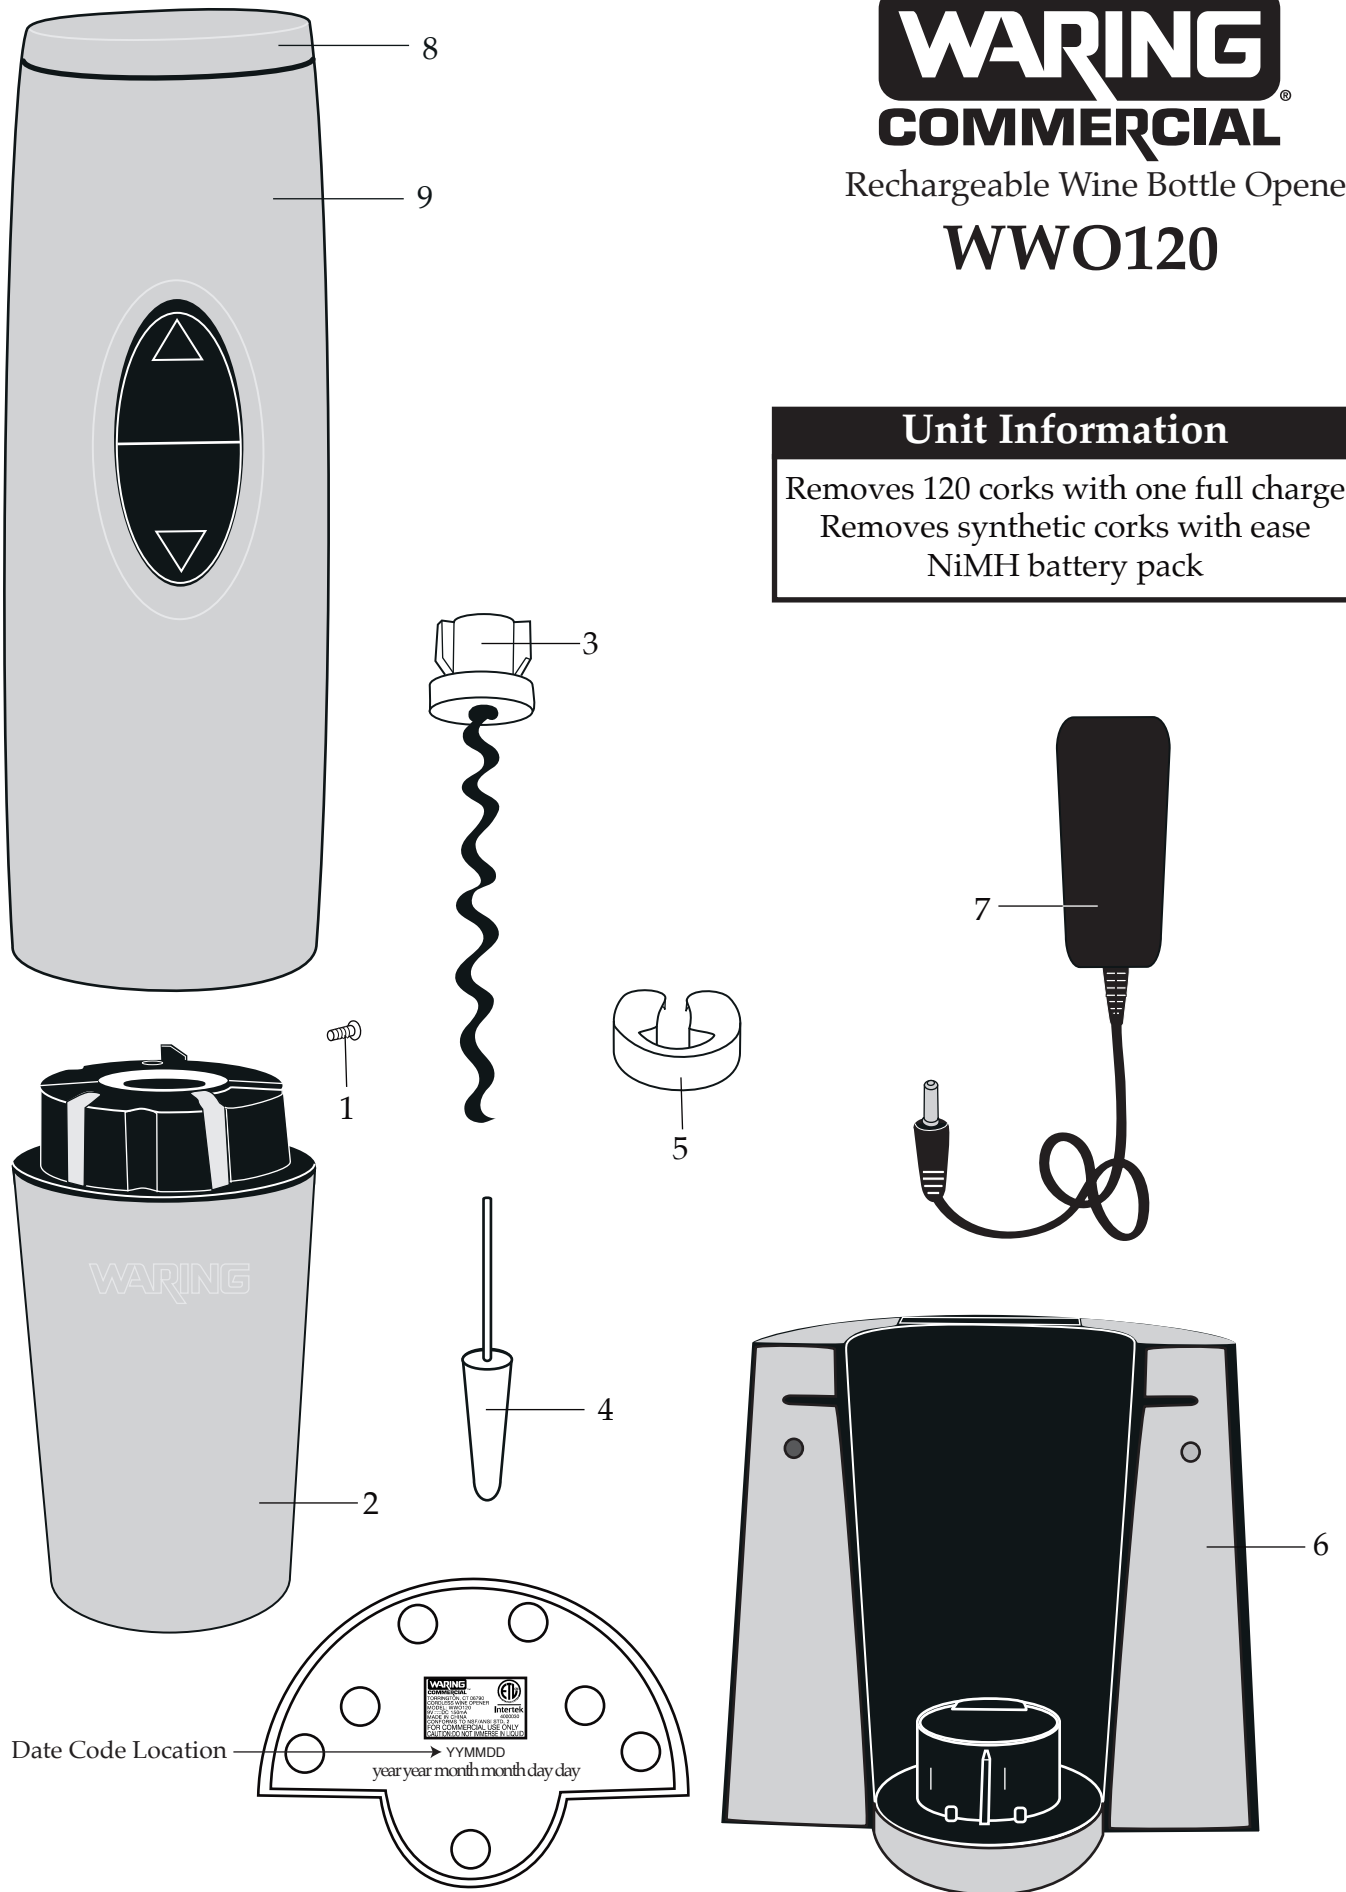

WARING COMMERCIAL[®]

Rechargeable Wine Bottle Opener

WWO120

Unit Information

Removes 120 corks with one full charge
Removes synthetic corks with ease
NiMH battery pack

Illustration#	Part#	Description
1	031992	Screw
2	031993	Lower Housing Assembly
3	031994	Auger
4	031999	Auger Aligning Tool
5	031995	Foil Cutter
6	031996	Charging Base
7	031997	Adapter
8	033114	Cap
9	033113	Upper Housing

Not Shown
032381 - NiMH Battery Pack

031998
Main Unit Assembly