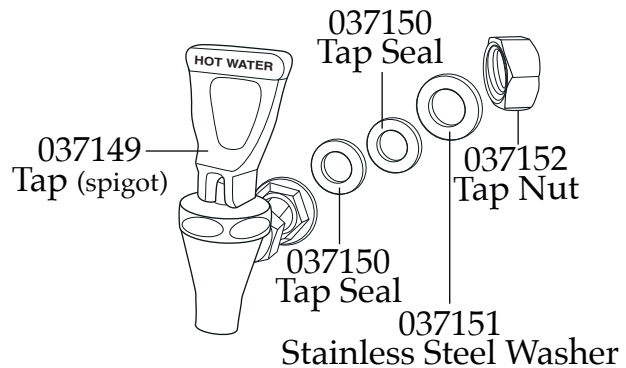

First Units Bu