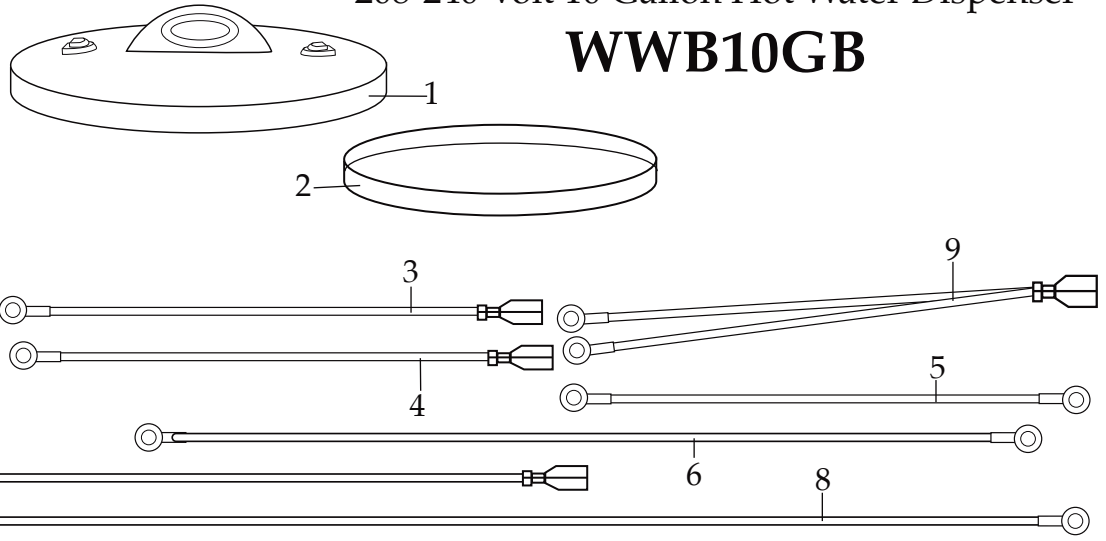

208-240 Volt 10 Gallon Hot Water Dispenser

## WWB10GB

Date Code Location  
WWYY  
(week week year year)

Bracket with Ceramic Bushings

<b>Illustration#</b>	<b>Part#</b>	<b>Description</b>
1	037140	Lid
2	037141	Lid Seal (on unit)
3	037142	8.75" Burgundy Lead (round and regular terminal)
4	037142	8.75" Burgundy Lead (round and regular terminal)
5	037143	8.75" Green/Yellow Lead (2 round terminals)
6	037144	12.5" Burgundy Lead (2 round terminals)
7	037145	12.5 Red Lead (round and regular terminal)
8	037146	16.5" Blue Lead (2 round terminals)
9	037147	8.625" Blue Double Lead (2 round and regular terminal)
10	037149	Tap (spigot)
11	037150	Tap Seal
12	037152	Tap Nut
13	038898	Thermal Cut Off
14	037154	Hex Nut (2 required)
15	037155	Face Guard
16	037156	Screw (4 required)
17	038900	PCB Assembly
18	037158	Lock Washer (4 required)
19	037159	Sems (4 required)
20	037160	Control Board Assembly
21	037717	Screw (4 required)
22	037162	Water Level Sensor (3 required)
23	037163	Screw (4 required for each sensor)
24	013731	Wire Ties (4 required)
25	037164	Valve Tube
26	037165	Solenoid Valve
27	037717	Screw (2 required)
28	037167	Valve Cover
29	038899	Heating Element
30	037169	Element Seal (2 required)

Illustration#	Part#	Description
31	037170	Element Hex Nut (2 required)
32	037158	Lock Washer (2 required)
33	037159	Sems (2 required)
34	037158	Ground Lock Washer (attached to unit)
35	037171	Ground Hex Nut (attached to unit)
36	037172	Strain Relief
37	038897	Cord Set
38	037174	Hex Nut (1 on each ceramic bushing)
39	037175	Lock Washer (1 on each ceramic bushing)
40	037171	Ground Hex Nut (2 required ceramic bushing)
41	037158	Ground Lock Washer (2 required ceramic bushing)
42	037176	Side Panel
43	037177	Screw (4 required)
44	038238	Drain Cap
45	038239	Over Flow Pipe
46	038240	Sealing Gasket
47	038237	Gasket
48	038241	Over Flow Pipe Nut
49	037178	Leg (4 required)