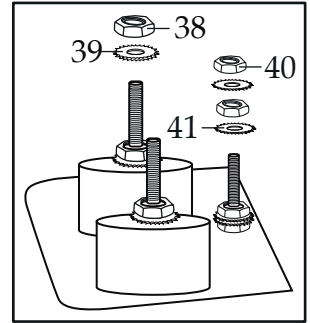

208-240 Volt 10 Gallon Hot Water Dispenser

## WWB10GB

Date Code Location  
WWYY  
(week week year year)

Bracket with Ceramic Bushings

<b>Illustration#</b>	<b>Part#</b>	<b>Description</b>
1	037140	Lid
2	037141	Lid Seal (on unit)
3	037142	8.75" Burgundy Lead (round and regular terminal)
4	037142	8.75" Burgundy Lead (round and regular terminal)
5	037143	8.75" Green/Yellow Lead (2 round terminals)
6	037144	12.5" Burgundy Lead (2 round terminals)
7	037145	12.5 Red Lead (round and regular terminal)
8	037146	16.5" Blue Lead (2 round terminals)
9	037147	8.625" Blue Double Lead (2 round and regular terminal)
10	037149	Tap (spigot)
11	037150	Tap Seal
12	037152	Tap Nut
13	038898	Thermal Cut Off
14	037154	Hex Nut (2 required)
15	037155	Face Guard
16	037156	Screw (4 required)
17	038900	PCB Assembly
18	037158	Lock Washer (4 required)
19	037159	Sems (4 required)
20	037160	Control Board Assembly
21	037717	Screw (4 required)
22	037162	Water Level Sensor (3 required)
23	037163	Screw (4 required for each sensor)
24	013731	Wire Ties (4 required)
25	037164	Valve Tube
26	037165	Solenoid Valve
27	037717	Screw (2 required)
28	037167	Valve Cover
29	038899	Heating Element
30	037169	Element Seal (2 required)

Illustration#	Part#	Description
31	037170	Element Hex Nut (2 required)
32	037158	Lock Washer (2 required)
33	037159	Sems (2 required)
34	037158	Ground Lock Washer (attached to unit)
35	037171	Ground Hex Nut (attached to unit)
36	037172	Strain Relief
37	038897	Cord Set
38	037174	Hex Nut (1 on each ceramic bushing)
39	037175	Lock Washer (1 on each ceramic bushing)
40	037171	Ground Hex Nut (2 required ceramic bushing)
41	037158	Ground Lock Washer (2 required ceramic bushing)
42	037176	Side Panel
43	037177	Screw (4 required)
44	038238	Drain Cap
45	038239	Over Flow Pipe
46	038240	Sealing Gasket
47	038237	Gasket
48	038241	Over Flow Pipe Nut
49	037178	Leg (4 required)