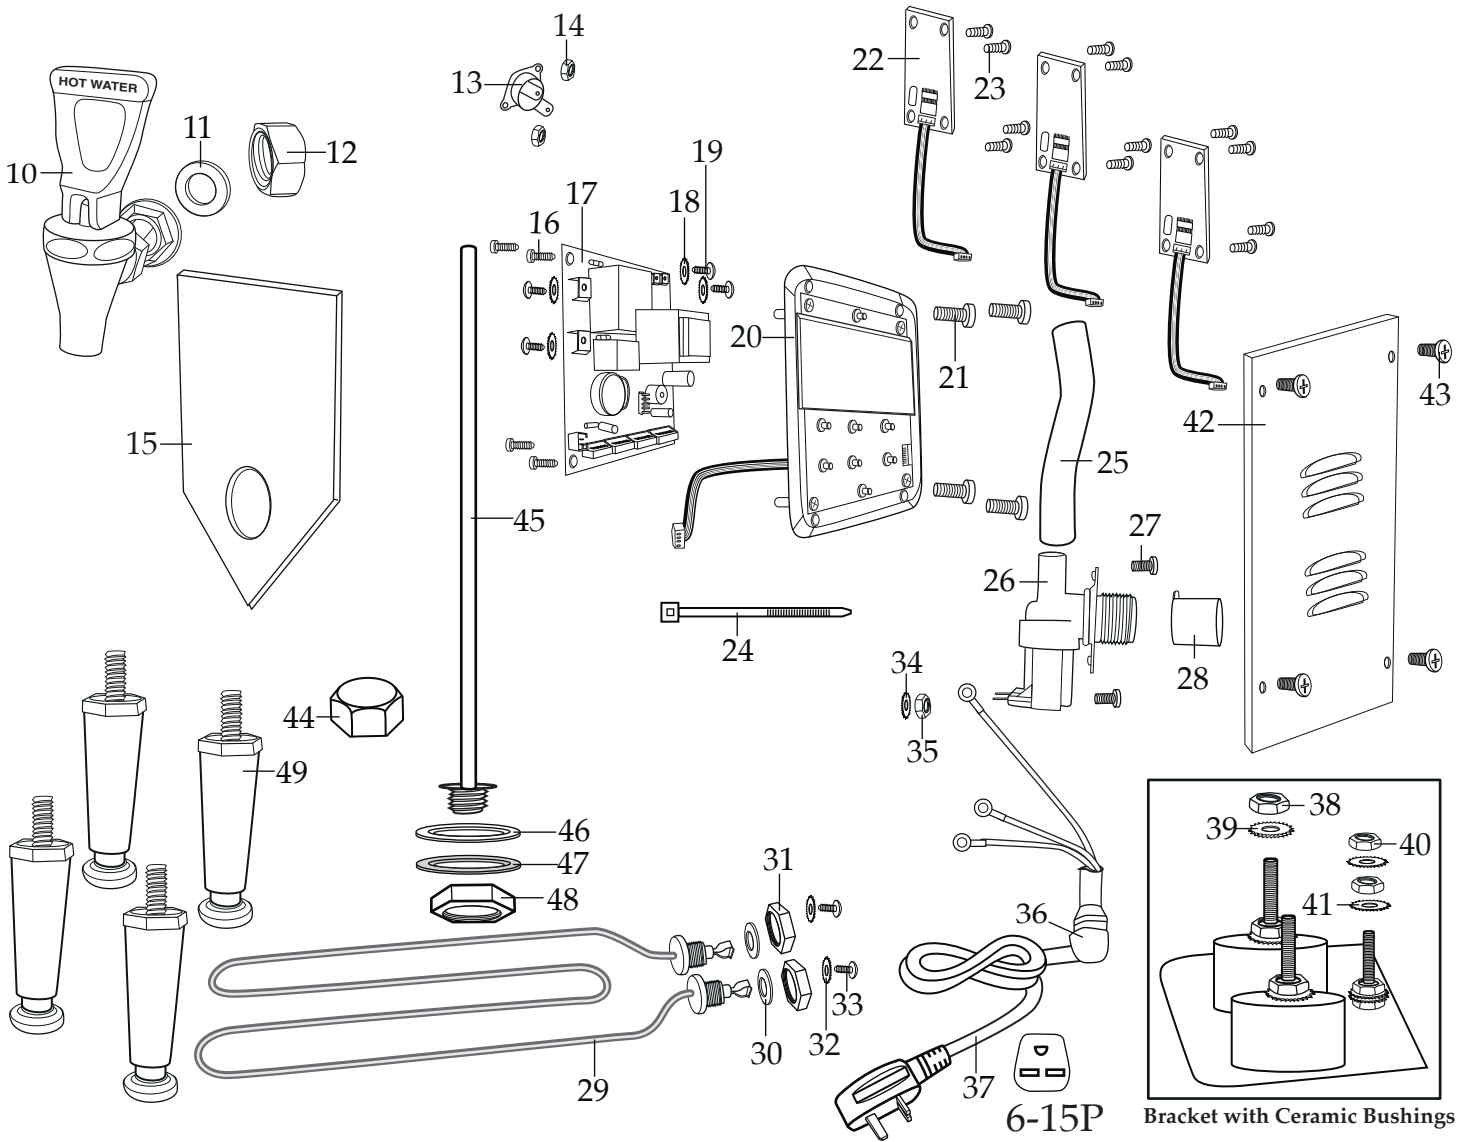

208-240 Volt 10 Gallon Hot Water Dispenser

## WWB10GB

Date Code Location  
WWYY  
(week week year year)

Bracket with Ceramic Bushings

<b>Illustration#</b>	<b>Part#</b>	<b>Description</b>
1	037140	Lid
2	037141	Lid Seal (on unit)
3	037142	8.75" Burgundy Lead (round and regular terminal)
4	037142	8.75" Burgundy Lead (round and regular terminal)
5	037143	8.75" Green/Yellow Lead (2 round terminals)
6	037144	12.5" Burgundy Lead (2 round terminals)
7	037145	12.5 Red Lead (round and regular terminal)
8	037146	16.5" Blue Lead (2 round terminals)
9	037147	8.625" Blue Double Lead (2 round and regular terminal)
10	037149	Tap (spigot)
11	037150	Tap Seal
12	037152	Tap Nut
13	038898	Thermal Cut Off
14	037154	Hex Nut (2 required)
15	037155	Face Guard
16	037156	Screw (4 required)
17	038900	PCB Assembly
18	037158	Lock Washer (4 required)
19	037159	Sems (4 required)
20	037160	Control Board Assembly
21	037717	Screw (4 required)
22	037162	Water Level Sensor (3 required)
23	037163	Screw (4 required for each sensor)
24	013731	Wire Ties (4 required)
25	037164	Valve Tube
26	037165	Solenoid Valve
27	037717	Screw (2 required)
28	037167	Valve Cover
29	038899	Heating Element
30	037169	Element Seal (2 required)

Illustration#	Part#	Description
31	037170	Element Hex Nut (2 required)
32	037158	Lock Washer (2 required)
33	037159	Sems (2 required)
34	037158	Ground Lock Washer (attached to unit)
35	037171	Ground Hex Nut (attached to unit)
36	037172	Strain Relief
37	038897	Cord Set
38	037174	Hex Nut (1 on each ceramic bushing)
39	037175	Lock Washer (1 on each ceramic bushing)
40	037171	Ground Hex Nut (2 required ceramic bushing)
41	037158	Ground Lock Washer (2 required ceramic bushing)
42	037176	Side Panel
43	037177	Screw (4 required)
44	038238	Drain Cap
45	038239	Over Flow Pipe
46	038240	Sealing Gasket
47	038237	Gasket
48	038241	Over Flow Pipe Nut
49	037178	Leg (4 required)

**037216**  
Drip Tray

**First Units Bu**