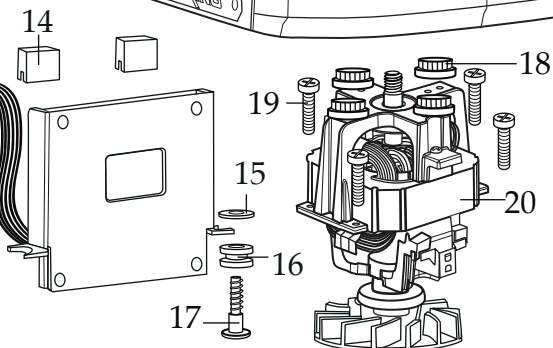

WARING COMMERCIAL

TORq 2.0 Blender

with 2 Toggle Switches & 64 oz. Copolyester Container

TBB145P6

035122
Control Panel Overlay

Date Code Location
YY|MM|DD
year|year|month|month|day|day

Illustration#	Part#	Description
1	026425-E	Eastman Jar Lid Cover
2	026424-V	Vinyl Jar Lid
3	031060	Blending Assembly Kit
4	026423-E	64 oz. Container ONLY
	503347	64 oz. Container with Blending Assembly
5	035885	Jar Pad
6	035085	Hole Plug (4 required)
7	034275	Sems (4 required)
8	034273	B Gasket (4 required)
9	037034	Drive Coupling 2 Gen. <i>(on units after 11/7/2019)</i>
	035251	Drive Coupling
10	037033	Coupling Washer <i>(on units after 11/7/2019)</i>
11	503609	Top Housing with Badge <i>(on units after 7/24/ 2021)</i>
	503460-145	Top Housing Assembly
12	038164	Control Panel <i>(on units after 7/24/2021)</i>
	035160	TBB145 Control Panel Assembly
13	035090	Screw (2 required)
14	034900	PCB Cushion (2 required)
15	013604	Washer (2 required)
16	034904	Rubber Grommet (2 required)
17	034902	Sems (2 required)
18	034272	A Gasket (4 required)
19	034274	Screw (4 required)
20	035815	Chiaphua Motor <i>(on units after 6/4/ 2021)</i>
	035123	ECM Motor (use 034276)
	034276	ECM Motor
21	503483	Motor Housing with Dampeners
22	013731	Cable Ties (7 required)
23	012409	Small Crimp Connectors (5 required <i>on units after 11/10/2018</i> - 2 required)
	019123	Large Crimp Connector (2 required)-
24	035124	Cordset
25	033619	Strain Relief
26	035079	Bottom Housing ONLY
	503480	Bottom Housing Assembly with Feet
27	034274	Screw (4 required)

Illustration#	Part#	Description
28	035088	Foot (4 required)
29	033737	O-Ring (on units after 7/24/ 2021 thru 4/25/2022)
30	038614	Back Bezel Seal (3 required on units after 8/12/2022)

Parts No Longer Used

(last used 7/24/2021)

035083
Control Housing Back Bezel

035089
Screw (2 required)

035255
Washer (2 required)

035253
LED Lens

035160

TBB145 Control Panel Assembly