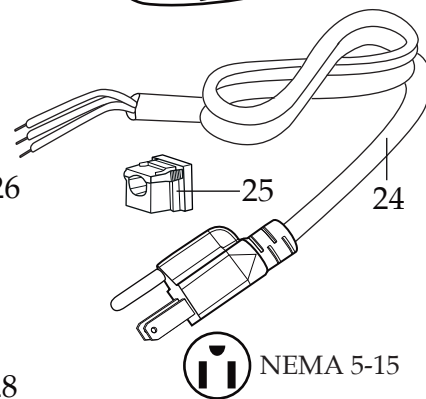

WARING COMMERCIAL

TORq 2.0 Blender

with 2 Toggle Switches & 64 oz. Copolyester Container

TBB145P6

035122
Control Panel Overlay

Date Code Location
YY|MM|DD
year|year|month|month|day|day

Illustration#	Part#	Description
1	026425-E	Eastman Jar Lid Cover
2	026424-V	Vinyl Jar Lid
3	031060	Blending Assembly Kit
4	026423-E	64 oz. Container ONLY
	503347	64 oz. Container with Blending Assembly
5	035885	Jar Pad
6	035085	Hole Plug (4 required)
7	034275	Sems (4 required)
8	034273	B Gasket (4 required)
9	037034	Drive Coupling 2 Gen. <i>(on units after 11/7/2019)</i>
	035251	Drive Coupling
10	037033	Coupling Washer <i>(on units after 11/7/2019)</i>
11	503609	Top Housing with Badge <i>(on units after 7/24/ 2021)</i>
	503460-145	Top Housing Assembly
12	038164	Control Panel <i>(on units after 7/24/2021)</i>
	035160	TBB145 Control Panel Assembly
13	035090	Screw (2 required)
14	034900	PCB Cushion (2 required)
15	013604	Washer (2 required)
16	034904	Rubber Grommet (2 required)
17	034902	Sems (2 required)
18	034272	A Gasket (4 required)
19	034274	Screw (4 required)
20	035815	Chiaphua Motor <i>(on units after 6/4/ 2021)</i>
	035123	ECM Motor (use 034276)
	034276	ECM Motor
21	503483	Motor Housing with Dampeners
22	013731	Cable Ties (7 required)
23	012409	Small Crimp Connectors (5 required <i>on units after 11/10/2018</i> - 2 required)
	019123	Large Crimp Connector (2 required)-
24	035124	Cordset
25	033619	Strain Relief
26	035079	Bottom Housing ONLY
	503480	Bottom Housing Assembly with Feet
27	034274	Screw (4 required)

Illustration#	Part#	Description
28	035088	Foot (4 required)
29	033737	O-Ring (on units after 7/24/ 2021 thru 4/25/2022)
30	038614	Back Bezel Seal (3 required on units after 8/12/2022)

Parts No Longer Used

(last used 7/24/2021)

035083
Control Housing Back Bezel

035089
Screw (2 required)

035255
Washer (2 required)

035253
LED Lens

035160

TBB145 Control Panel Assembly