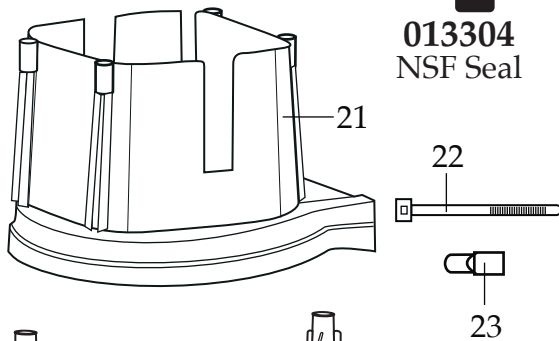

WARING COMMERCIAL

TORq 2.0 Blender

with 2 Toggle Switches & 64 oz. Copolyester Container

TBB145P6

035122
Control Panel Overlay

Date Code Location
YY|MM|DD
year|year|month|month|day|day

Illustration#	Part#	Description
1	026425-E	Eastman Jar Lid Cover
2	026424-V	Vinyl Jar Lid
3	031060	Blending Assembly Kit
4	026423-E	64 oz. Container ONLY
	503347	64 oz. Container with Blending Assembly
5	035885	Jar Pad
6	035085	Hole Plug (4 required)
7	034275	Sems (4 required)
8	034273	B Gasket (4 required)
9	037034	Drive Coupling 2 Gen. <i>(on units after 11/7/2019)</i>
	035251	Drive Coupling
10	037033	Coupling Washer <i>(on units after 11/7/2019)</i>
11	503609	Top Housing with Badge <i>(on units after 7/24/ 2021)</i>
	503460-145	Top Housing Assembly
12	038164	Control Panel <i>(on units after 7/24/2021)</i>
	035160	TBB145 Control Panel Assembly
13	035090	Screw (2 required)
14	034900	PCB Cushion (2 required)
15	013604	Washer (2 required)
16	034904	Rubber Grommet (2 required)
17	034902	Sems (2 required)
18	034272	A Gasket (4 required)
19	034274	Screw (4 required)
20	035815	Chiaphua Motor <i>(on units after 6/4/ 2021)</i>
	035123	ECM Motor (use 034276)
	034276	ECM Motor
21	503483	Motor Housing with Dampeners
22	013731	Cable Ties (7 required)
23	012409	Small Crimp Connectors (5 required <i>on units after 11/10/2018</i> - 2 required)
	019123	Large Crimp Connector (2 required)-
24	035124	Cordset
25	033619	Strain Relief
26	035079	Bottom Housing ONLY
	503480	Bottom Housing Assembly with Feet
27	034274	Screw (4 required)

Illustration#	Part#	Description
28	035088	Foot (4 required)
29	033737	O-Ring (on units after 7/24/ 2021 thru 4/25/2022)
30	038614	Back Bezel Seal (3 required on units after 8/12/2022)

Parts No Longer Used