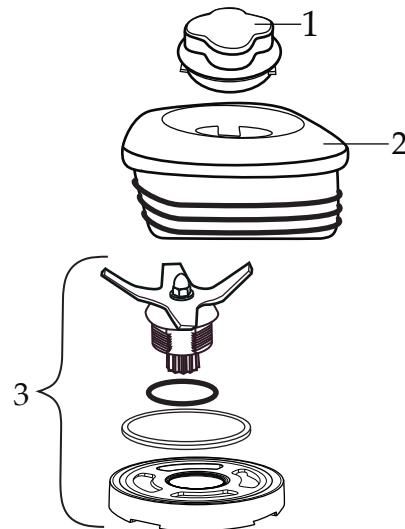

WARING COMMERCIAL

TORq 2.0 Blender

with 2 Toggle Switches & 64 oz. Copolyester Container

TBB145P6

035122
Control Panel Overlay

Date Code Location
YY|MM|DD
year|year|month|month|day|day

Illustration#	Part#	Description
1	026425-E	Eastman Jar Lid Cover
2	026424-V	Vinyl Jar Lid
3	031060	Blending Assembly Kit
4	026423-E	64 oz. Container ONLY
	503347	64 oz. Container with Blending Assembly
5	035885	Jar Pad
6	035085	Hole Plug (4 required)
7	034275	Sems (4 required)
8	034273	B Gasket (4 required)
9	037034	Drive Coupling 2 Gen. <i>(on units after 11/7/2019)</i>
	035251	Drive Coupling
10	037033	Coupling Washer <i>(on units after 11/7/2019)</i>
11	503609	Top Housing with Badge <i>(on units after 7/24/ 2021)</i>
	503460-145	Top Housing Assembly
12	038164	Control Panel <i>(on units after 7/24/2021)</i>
	035160	TBB145 Control Panel Assembly
13	035090	Screw (2 required)
14	034900	PCB Cushion (2 required)
15	013604	Washer (2 required)
16	034904	Rubber Grommet (2 required)
17	034902	Sems (2 required)
18	034272	A Gasket (4 required)
19	034274	Screw (4 required)
20	035815	Chiaphua Motor <i>(on units after 6/4/ 2021)</i>
	035123	ECM Motor (use 034276)
	034276	ECM Motor
21	503483	Motor Housing with Dampeners
22	013731	Cable Ties (7 required)
23	012409	Small Crimp Connectors (5 required <i>on units after 11/10/2018</i> - 2 required)
	019123	Large Crimp Connector (2 required)-
24	035124	Cordset
25	033619	Strain Relief
26	035079	Bottom Housing ONLY
	503480	Bottom Housing Assembly with Feet
27	034274	Screw (4 required)

Illustration#	Part#	Description
28	035088	Foot (4 required)
29	033737	O-Ring (on units after 7/24/ 2021 thru 4/25/2022)
30	038614	Back Bezel Seal (3 required on units after 8/12/2022)

Parts No Longer Used

(last used 7/24/2021)

035083
Control Housing Back Bezel

035089
Screw (2 required)

035255
Washer (2 required)

035253
LED Lens

035160

TBB145 Control Panel Assembly