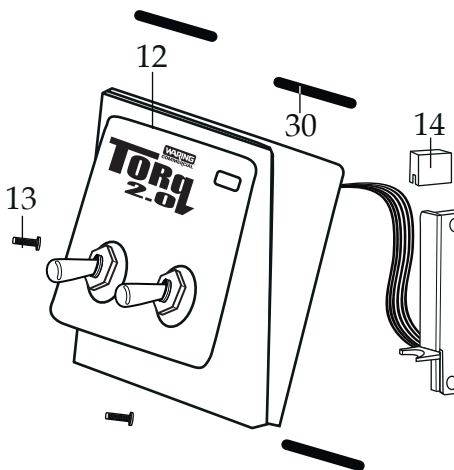

WARING COMMERCIAL

TORq 2.0 Blender

with 2 Toggle Switches & 64 oz. Copolyester Container

TBB145P6

035122
Control Panel Overlay

Date Code Location
YY|MM|DD
year|year|month|month|day|day

Illustration#	Part#	Description
1	026425-E	Eastman Jar Lid Cover
2	026424-V	Vinyl Jar Lid
3	031060	Blending Assembly Kit
4	026423-E	64 oz. Container ONLY
	503347	64 oz. Container with Blending Assembly
5	035885	Jar Pad
6	035085	Hole Plug (4 required)
7	034275	Sems (4 required)
8	034273	B Gasket (4 required)
9	037034	Drive Coupling 2 Gen. <i>(on units after 11/7/2019)</i>
	035251	Drive Coupling
10	037033	Coupling Washer <i>(on units after 11/7/2019)</i>
11	503609	Top Housing with Badge <i>(on units after 7/24/ 2021)</i>
	503460-145	Top Housing Assembly
12	038164	Control Panel <i>(on units after 7/24/2021)</i>
	035160	TBB145 Control Panel Assembly
13	035090	Screw (2 required)
14	034900	PCB Cushion (2 required)
15	013604	Washer (2 required)
16	034904	Rubber Grommet (2 required)
17	034902	Sems (2 required)
18	034272	A Gasket (4 required)
19	034274	Screw (4 required)
20	035815	Chiaphua Motor <i>(on units after 6/4/ 2021)</i>
	035123	ECM Motor (use 034276)
	034276	ECM Motor
21	503483	Motor Housing with Dampeners
22	013731	Cable Ties (7 required)
23	012409	Small Crimp Connectors (5 required <i>on units after 11/10/2018</i> - 2 required)
	019123	Large Crimp Connector (2 required)-
24	035124	Cordset
25	033619	Strain Relief
26	035079	Bottom Housing ONLY
	503480	Bottom Housing Assembly with Feet
27	034274	Screw (4 required)

Illustration#	Part#	Description
28	035088	Foot (4 required)
29	033737	O-Ring (on units after 7/24/ 2021 thru 4/25/2022)
30	038614	Back Bezel Seal (3 required on units after 8/12/2022)

Parts No Longer Used

(last used 7/24/2021)

035083
Control Housing Back Bezel

035089
Screw (2 required)

035255
Washer (2 required)

035253
LED Lens

035160

TBB145 Control Panel Assembly