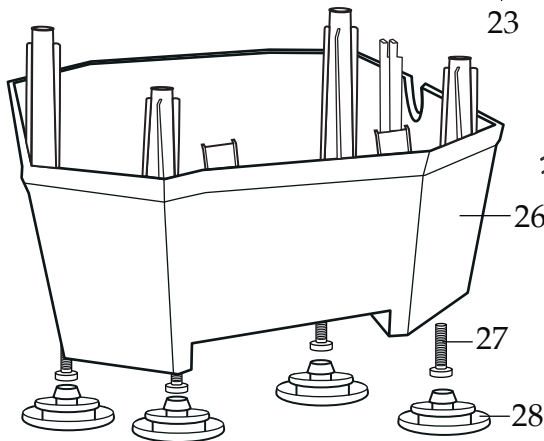

WARING COMMERCIAL

TORq 2.0 Blender

with 2 Toggle Switches & 64 oz. Copolyester Container

TBB145P6

035122
Control Panel Overlay

Date Code Location
YY|MM|DD
year|year|month|month|day|day

Illustration#	Part#	Description
1	026425-E	Eastman Jar Lid Cover
2	026424-V	Vinyl Jar Lid
3	031060	Blending Assembly Kit
4	026423-E	64 oz. Container ONLY
	503347	64 oz. Container with Blending Assembly
5	035885	Jar Pad
6	035085	Hole Plug (4 required)
7	034275	Sems (4 required)
8	034273	B Gasket (4 required)
9	037034	Drive Coupling 2 Gen. <i>(on units after 11/7/2019)</i>
	035251	Drive Coupling
10	037033	Coupling Washer <i>(on units after 11/7/2019)</i>
11	503609	Top Housing with Badge <i>(on units after 7/24/ 2021)</i>
	503460-145	Top Housing Assembly
12	038164	Control Panel <i>(on units after 7/24/2021)</i>
	035160	TBB145 Control Panel Assembly
13	035090	Screw (2 required)
14	034900	PCB Cushion (2 required)
15	013604	Washer (2 required)
16	034904	Rubber Grommet (2 required)
17	034902	Sems (2 required)
18	034272	A Gasket (4 required)
19	034274	Screw (4 required)
20	035815	Chiaphua Motor <i>(on units after 6/4/ 2021)</i>
	035123	ECM Motor (use 034276)
	034276	ECM Motor
21	503483	Motor Housing with Dampeners
22	013731	Cable Ties (7 required)
23	012409	Small Crimp Connectors (5 required <i>on units after 11/10/2018</i> - 2 required)
	019123	Large Crimp Connector (2 required)-
24	035124	Cordset
25	033619	Strain Relief
26	035079	Bottom Housing ONLY
	503480	Bottom Housing Assembly with Feet
27	034274	Screw (4 required)

Illustration#	Part#	Description
28	035088	Foot (4 required)
29	033737	O-Ring (on units after 7/24/ 2021 thru 4/25/2022)
30	038614	Back Bezel Seal (3 required on units after 8/12/2022)

Parts No Longer Used