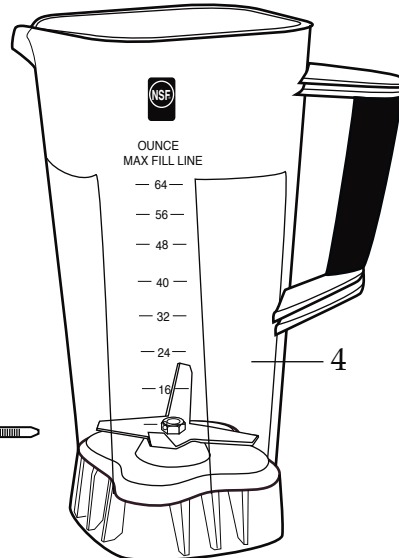

WARING COMMERCIAL

TORq 2.0 Blender

with 2 Toggle Switches & 64 oz. Copolyester Container

TBB145P6

035122
Control Panel Overlay

Date Code Location
YY|MM|DD
year|year|month|month|day|day

Illustration#	Part#	Description
1	026425-E	Eastman Jar Lid Cover
2	026424-V	Vinyl Jar Lid
3	031060	Blending Assembly Kit
4	026423-E	64 oz. Container ONLY
	503347	64 oz. Container with Blending Assembly
5	035885	Jar Pad
6	035085	Hole Plug (4 required)
7	034275	Sems (4 required)
8	034273	B Gasket (4 required)
9	037034	Drive Coupling 2 Gen. <i>(on units after 11/7/2019)</i>
	035251	Drive Coupling
10	037033	Coupling Washer <i>(on units after 11/7/2019)</i>
11	503609	Top Housing with Badge <i>(on units after 7/24/ 2021)</i>
	503460-145	Top Housing Assembly
12	038164	Control Panel <i>(on units after 7/24/2021)</i>
	035160	TBB145 Control Panel Assembly
13	035090	Screw (2 required)
14	034900	PCB Cushion (2 required)
15	013604	Washer (2 required)
16	034904	Rubber Grommet (2 required)
17	034902	Sems (2 required)
18	034272	A Gasket (4 required)
19	034274	Screw (4 required)
20	035815	Chiaphua Motor <i>(on units after 6/4/ 2021)</i>
	035123	ECM Motor (use 034276)
	034276	ECM Motor
21	503483	Motor Housing with Dampeners
22	013731	Cable Ties (7 required)
23	012409	Small Crimp Connectors (5 required <i>on units after 11/10/2018</i> - 2 required)
	019123	Large Crimp Connector (2 required)-
24	035124	Cordset
25	033619	Strain Relief
26	035079	Bottom Housing ONLY
	503480	Bottom Housing Assembly with Feet
27	034274	Screw (4 required)

Illustration#	Part#	Description
28	035088	Foot (4 required)
29	033737	O-Ring (on units after 7/24/ 2021 thru 4/25/2022)
30	038614	Back Bezel Seal (3 required on units after 8/12/2022)

Parts No Longer Used