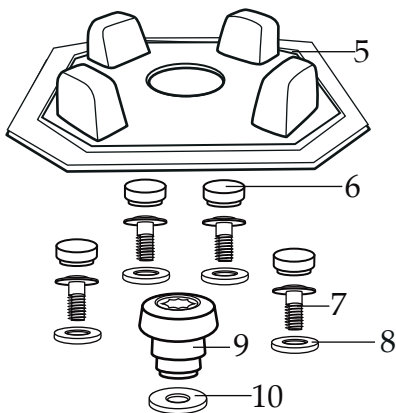

WARING COMMERCIAL

TORq 2.0 Blender

with 2 Toggle Switches & 64 oz. Copolyester Container

TBB145P6

035122
Control Panel Overlay

Date Code Location
YY|MM|DD
year|year|month|month|day|day

Illustration#	Part#	Description
1	026425-E	Eastman Jar Lid Cover
2	026424-V	Vinyl Jar Lid
3	031060	Blending Assembly Kit
4	026423-E	64 oz. Container ONLY
	503347	64 oz. Container with Blending Assembly
5	035885	Jar Pad
6	035085	Hole Plug (4 required)
7	034275	Sems (4 required)
8	034273	B Gasket (4 required)
9	037034	Drive Coupling 2 Gen. <i>(on units after 11/7/2019)</i>
	035251	Drive Coupling
10	037033	Coupling Washer <i>(on units after 11/7/2019)</i>
11	503609	Top Housing with Badge <i>(on units after 7/24/ 2021)</i>
	503460-145	Top Housing Assembly
12	038164	Control Panel <i>(on units after 7/24/2021)</i>
	035160	TBB145 Control Panel Assembly
13	035090	Screw (2 required)
14	034900	PCB Cushion (2 required)
15	013604	Washer (2 required)
16	034904	Rubber Grommet (2 required)
17	034902	Sems (2 required)
18	034272	A Gasket (4 required)
19	034274	Screw (4 required)
20	035815	Chiaphua Motor <i>(on units after 6/4/ 2021)</i>
	035123	ECM Motor (use 034276)
	034276	ECM Motor
21	503483	Motor Housing with Dampeners
22	013731	Cable Ties (7 required)
23	012409	Small Crimp Connectors (5 required <i>on units after 11/10/2018</i> - 2 required)
	019123	Large Crimp Connector (2 required)-
24	035124	Cordset
25	033619	Strain Relief
26	035079	Bottom Housing ONLY
	503480	Bottom Housing Assembly with Feet
27	034274	Screw (4 required)

Illustration#	Part#	Description
28	035088	Foot (4 required)
29	033737	O-Ring (on units after 7/24/ 2021 thru 4/25/2022)
30	038614	Back Bezel Seal (3 required on units after 8/12/2022)

Parts No Longer Used

(last used 7/24/2021)

035083
Control Housing Back Bezel

035089
Screw (2 required)

035255
Washer (2 required)

035253
LED Lens

035160

TBB145 Control Panel Assembly