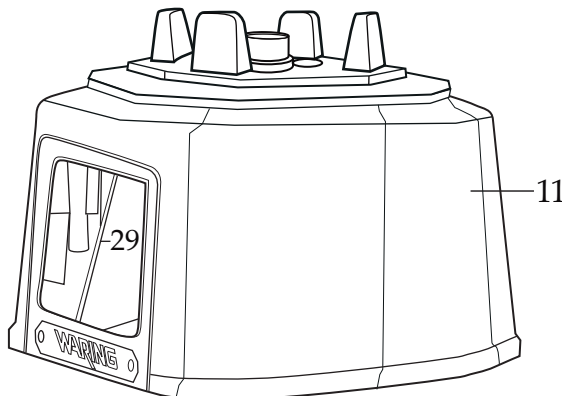

WARING COMMERCIAL

TORq 2.0 Blender

with 2 Toggle Switches & 64 oz. Copolyester Container

TBB145P6

035122
Control Panel Overlay

Date Code Location
YY|MM|DD
year|year|month|month|day|day

Illustration#	Part#	Description
1	026425-E	Eastman Jar Lid Cover
2	026424-V	Vinyl Jar Lid
3	031060	Blending Assembly Kit
4	026423-E	64 oz. Container ONLY
	503347	64 oz. Container with Blending Assembly
5	035885	Jar Pad
6	035085	Hole Plug (4 required)
7	034275	Sems (4 required)
8	034273	B Gasket (4 required)
9	037034	Drive Coupling 2 Gen. <i>(on units after 11/7/2019)</i>
	035251	Drive Coupling
10	037033	Coupling Washer <i>(on units after 11/7/2019)</i>
11	503609	Top Housing with Badge <i>(on units after 7/24/ 2021)</i>
	503460-145	Top Housing Assembly
12	038164	Control Panel <i>(on units after 7/24/2021)</i>
	035160	TBB145 Control Panel Assembly
13	035090	Screw (2 required)
14	034900	PCB Cushion (2 required)
15	013604	Washer (2 required)
16	034904	Rubber Grommet (2 required)
17	034902	Sems (2 required)
18	034272	A Gasket (4 required)
19	034274	Screw (4 required)
20	035815	Chiaphua Motor <i>(on units after 6/4/ 2021)</i>
	035123	ECM Motor (use 034276)
	034276	ECM Motor
21	503483	Motor Housing with Dampeners
22	013731	Cable Ties (7 required)
23	012409	Small Crimp Connectors (5 required <i>on units after 11/10/2018</i> - 2 required)
	019123	Large Crimp Connector (2 required)-
24	035124	Cordset
25	033619	Strain Relief
26	035079	Bottom Housing ONLY
	503480	Bottom Housing Assembly with Feet
27	034274	Screw (4 required)

Illustration#	Part#	Description
28	035088	Foot (4 required)
29	033737	O-Ring (on units after 7/24/ 2021 thru 4/25/2022)
30	038614	Back Bezel Seal (3 required on units after 8/12/2022)

Parts No Longer Used