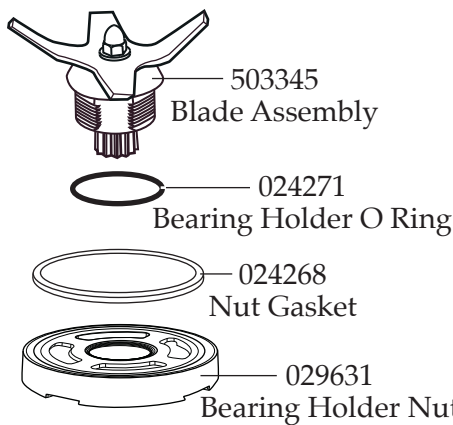

WARING COMMERCIAL

TORq 2.0 Blender

with 2 Toggle Switches & 64 oz. Copolyester Container

TBB145P6

035122
Control Panel Overlay

Date Code Location
YY|MM|DD
year|year|month|month|day|day

Illustration#	Part#	Description
1	026425-E	Eastman Jar Lid Cover
2	026424-V	Vinyl Jar Lid
3	031060	Blending Assembly Kit
4	026423-E	64 oz. Container ONLY
	503347	64 oz. Container with Blending Assembly
5	035885	Jar Pad
6	035085	Hole Plug (4 required)
7	034275	Sems (4 required)
8	034273	B Gasket (4 required)
9	037034	Drive Coupling 2 Gen. <i>(on units after 11/7/2019)</i>
	035251	Drive Coupling
10	037033	Coupling Washer <i>(on units after 11/7/2019)</i>
11	503609	Top Housing with Badge <i>(on units after 7/24/ 2021)</i>
	503460-145	Top Housing Assembly
12	038164	Control Panel <i>(on units after 7/24/2021)</i>
	035160	TBB145 Control Panel Assembly
13	035090	Screw (2 required)
14	034900	PCB Cushion (2 required)
15	013604	Washer (2 required)
16	034904	Rubber Grommet (2 required)
17	034902	Sems (2 required)
18	034272	A Gasket (4 required)
19	034274	Screw (4 required)
20	035815	Chiaphua Motor <i>(on units after 6/4/ 2021)</i>
	035123	ECM Motor (use 034276)
	034276	ECM Motor
21	503483	Motor Housing with Dampeners
22	013731	Cable Ties (7 required)
23	012409	Small Crimp Connectors (5 required <i>on units after 11/10/2018</i> - 2 required)
	019123	Large Crimp Connector (2 required)-
24	035124	Cordset
25	033619	Strain Relief
26	035079	Bottom Housing ONLY
	503480	Bottom Housing Assembly with Feet
27	034274	Screw (4 required)

Illustration#	Part#	Description
28	035088	Foot (4 required)
29	033737	O-Ring (on units after 7/24/ 2021 thru 4/25/2022)
30	038614	Back Bezel Seal (3 required on units after 8/12/2022)

Parts No Longer Used

(last used 7/24/2021)

035083
Control Housing Back Bezel

035089
Screw (2 required)

035255
Washer (2 required)

035253
LED Lens

035160

TBB145 Control Panel Assembly