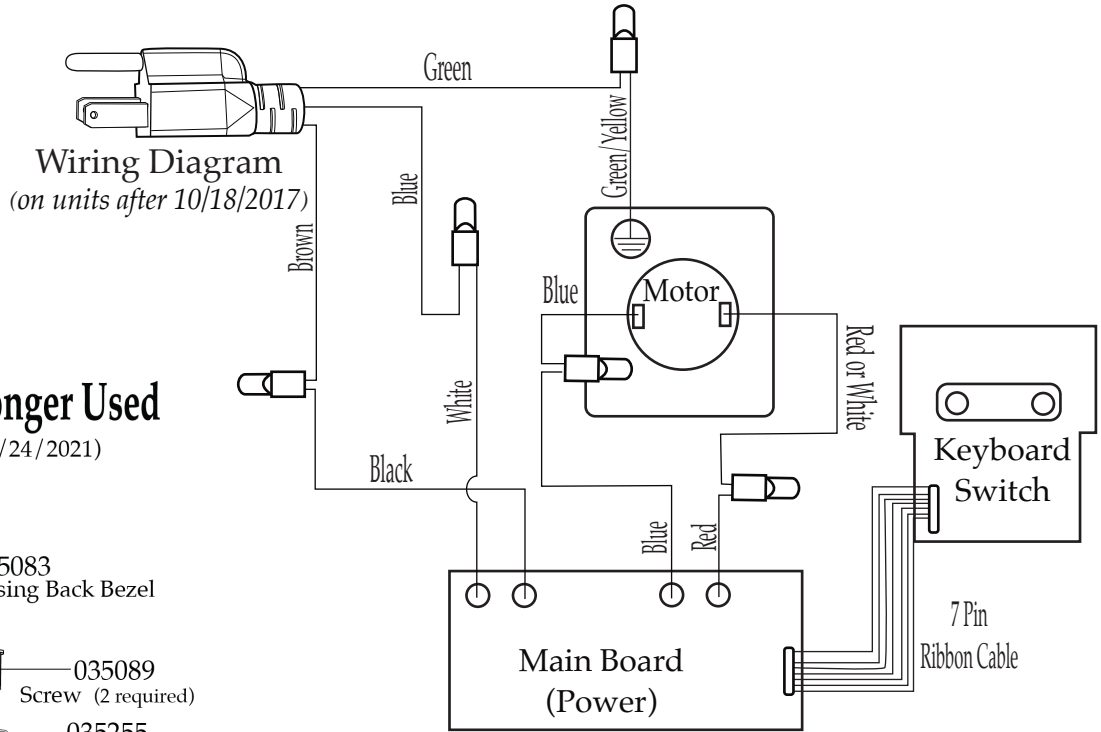

WARING COMMERCIAL

TORq 2.0 Blender

with 2 Toggle Switches & 64 oz. Copolyester Container

TBB145P6

035122
Control Panel Overlay

Date Code Location
YY|MM|DD
year|year|month|month|day|day

Illustration#	Part#	Description
1	026425-E	Eastman Jar Lid Cover
2	026424-V	Vinyl Jar Lid
3	031060	Blending Assembly Kit
4	026423-E	64 oz. Container ONLY
	503347	64 oz. Container with Blending Assembly
5	035885	Jar Pad
6	035085	Hole Plug (4 required)
7	034275	Sems (4 required)
8	034273	B Gasket (4 required)
9	037034	Drive Coupling 2 Gen. <i>(on units after 11/7/2019)</i>
	035251	Drive Coupling
10	037033	Coupling Washer <i>(on units after 11/7/2019)</i>
11	503609	Top Housing with Badge <i>(on units after 7/24/ 2021)</i>
	503460-145	Top Housing Assembly
12	038164	Control Panel <i>(on units after 7/24/2021)</i>
	035160	TBB145 Control Panel Assembly
13	035090	Screw (2 required)
14	034900	PCB Cushion (2 required)
15	013604	Washer (2 required)
16	034904	Rubber Grommet (2 required)
17	034902	Sems (2 required)
18	034272	A Gasket (4 required)
19	034274	Screw (4 required)
20	035815	Chiaphua Motor <i>(on units after 6/4/ 2021)</i>
	035123	ECM Motor (use 034276)
	034276	ECM Motor
21	503483	Motor Housing with Dampeners
22	013731	Cable Ties (7 required)
23	012409	Small Crimp Connectors (5 required <i>on units after 11/10/2018</i> - 2 required)
	019123	Large Crimp Connector (2 required)-
24	035124	Cordset
25	033619	Strain Relief
26	035079	Bottom Housing ONLY
	503480	Bottom Housing Assembly with Feet
27	034274	Screw (4 required)

Illustration#	Part#	Description
28	035088	Foot (4 required)
29	033737	O-Ring (on units after 7/24/ 2021 thru 4/25/2022)
30	038614	Back Bezel Seal (3 required on units after 8/12/2022)

Parts No Longer Used

(last used 7/24/2021)

035083
Control Housing Back Bezel

035089
Screw (2 required)

035255
Washer (2 required)

035253
LED Lens

035160

TBB145 Control Panel Assembly