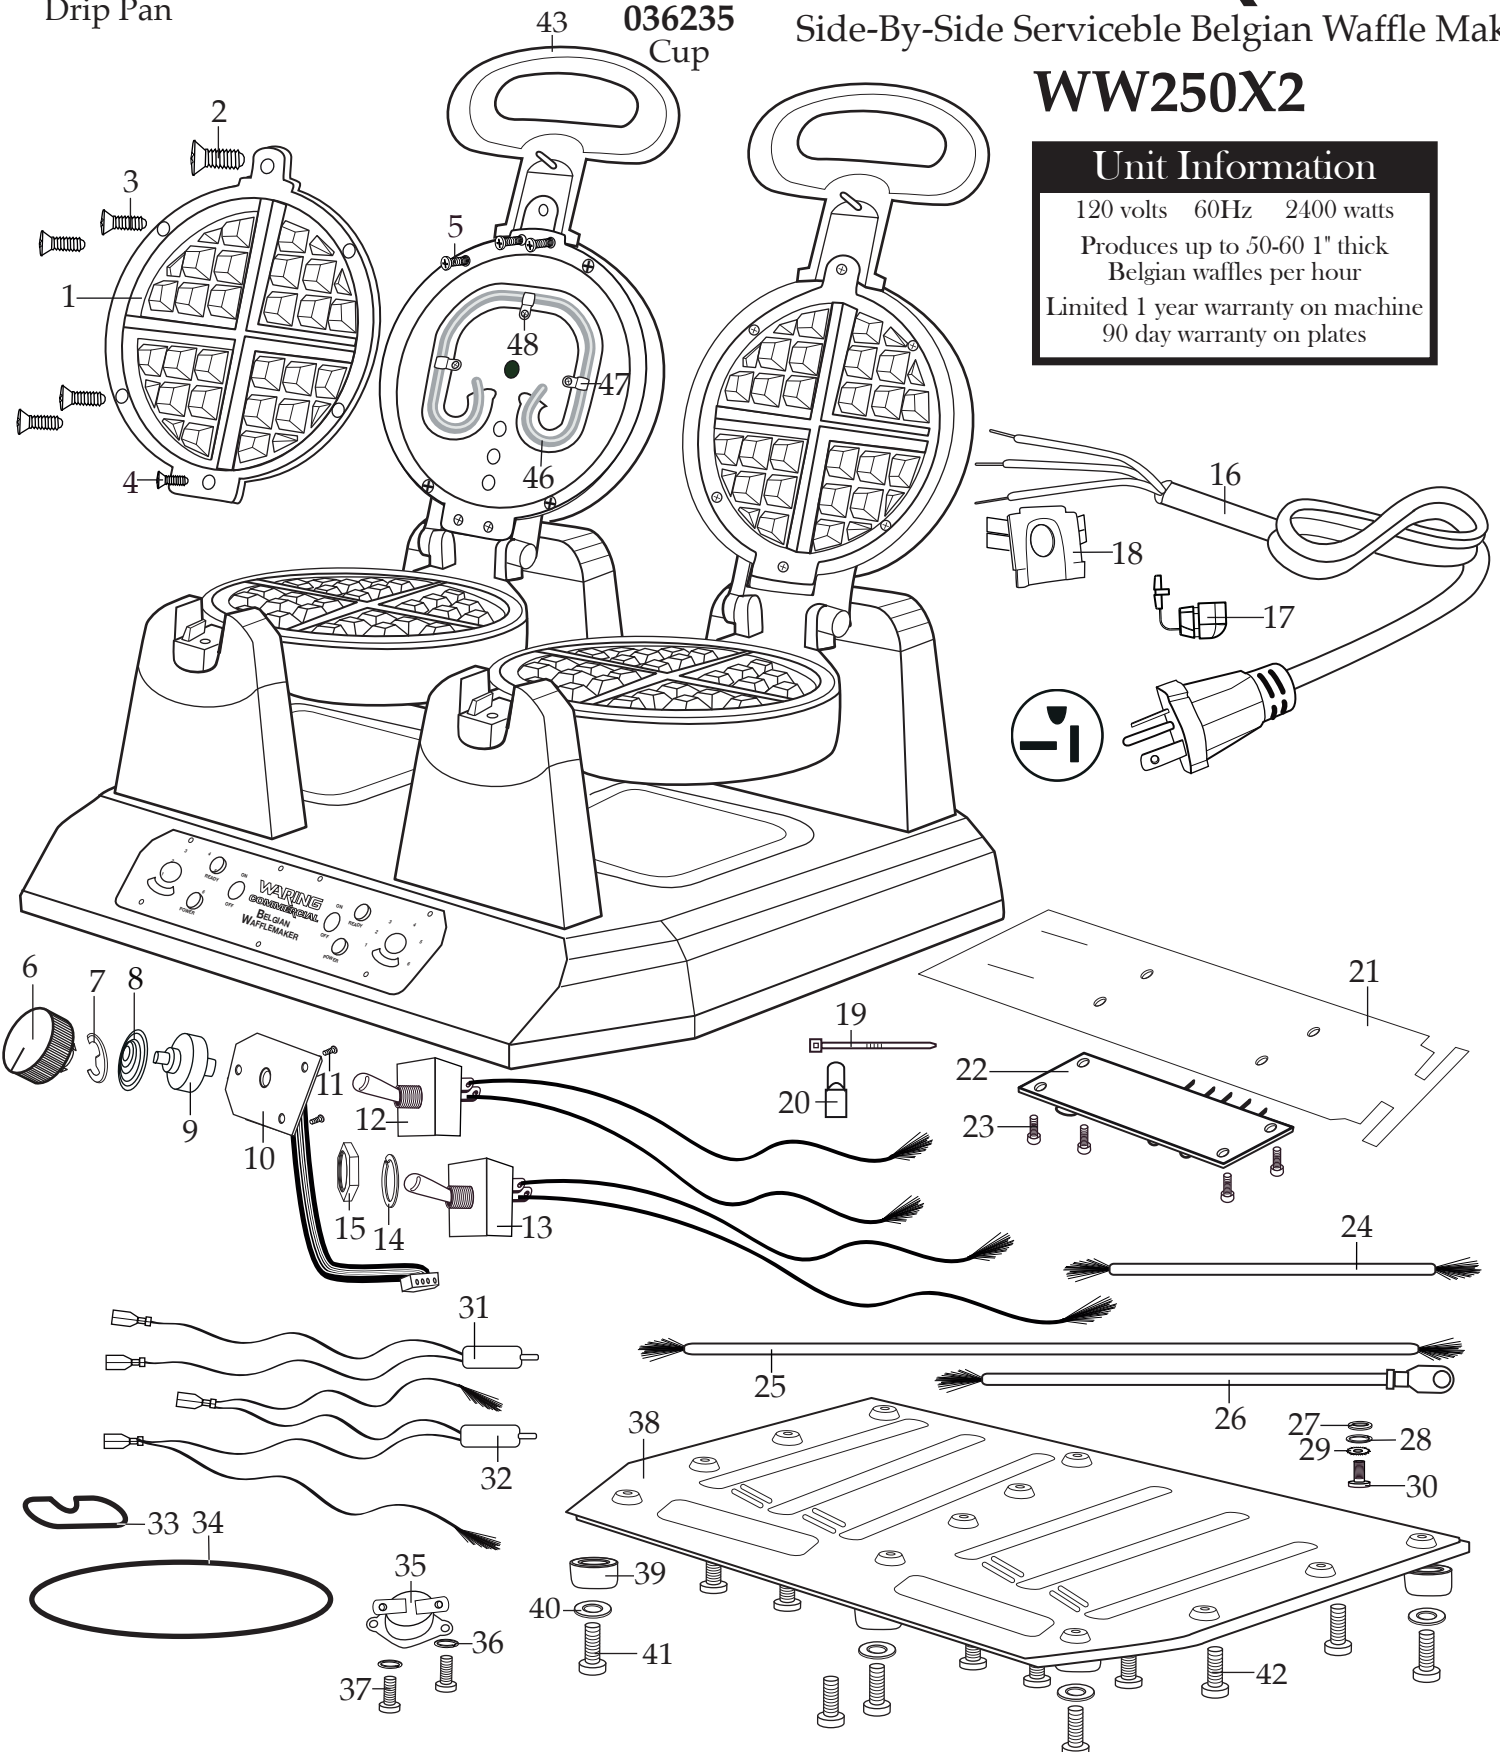

032350  
Drip Pan

036235  
Cup

#### Unit Information

120 volts 60Hz 2400 watts  
Produces up to 50-60 1" thick  
Belgian waffles per hour  
Limited 1 year warranty on machine  
90 day warranty on plates

<b>Illustration#</b>	<b>Part#</b>	<b>Description</b>
1	037510	Belgian Waffle Plates (2 top and 2 bottom)
2	037357	Screw for Top Plate Hole (1 required on each plate)
3	037356	Screw for Side Plate Holes (4 required on each plate)
4	038513	Screw for Bottom Plate Holes (1 required on each plate)
5	037493	Screw (10 required per top inner plate and 10 required per bottom inner plate)
6	032352	Browning Control Knob (2 required per unit)
7	032362	E Ring (2 required per unit)
8	034938	Spring Coil (2 required per unit)
9	034161	Connector Pole (2 required per unit)
10	036236	Darkness Control Panel (2 required per unit)
11	037493	Screw (3 required for each darkness control board)
12	038512	Toggle Switch w/ two 15.5" Leads
13	038738	Toggle Switch w/ one 15.5" Lead one 19.5" Lead
14	032356	Spring Washer (1 required per each switch)
15	016236	Hex Nut (1 required per each switch)
16	036310	Cord Set (plug type SP530)
17	032361	Strain Relief
18	032371	Cord Plate
19	013731	Wire Tie (14 required per unit)
20	019123	Large Crimp Connector (4 required per unit)
	012409	Small Crimp Connector (8 required per unit)
21	030638	PCB Board Shield (2 required per unit)
22	038735	PCB Board (2 required per unit)
23	032359	Screw (8 required per unit)
24	038736	4" Black Lead
25	038737	13.75" Black Lead
26	037491	8.25" Green Ground Lead Assembly (2 required per unit)
27	038659	Washer (3 required per unit)
28	032360	Spring Washer (3 required per unit)
29	037945	Lock Washer (3 required per unit)
30	035298	Ground Screw (3 required per unit)
31	037928	Bulb with 2 Leads (2 required per unit)
32	037929	Bulb with 4 Leads (2 required per unit)