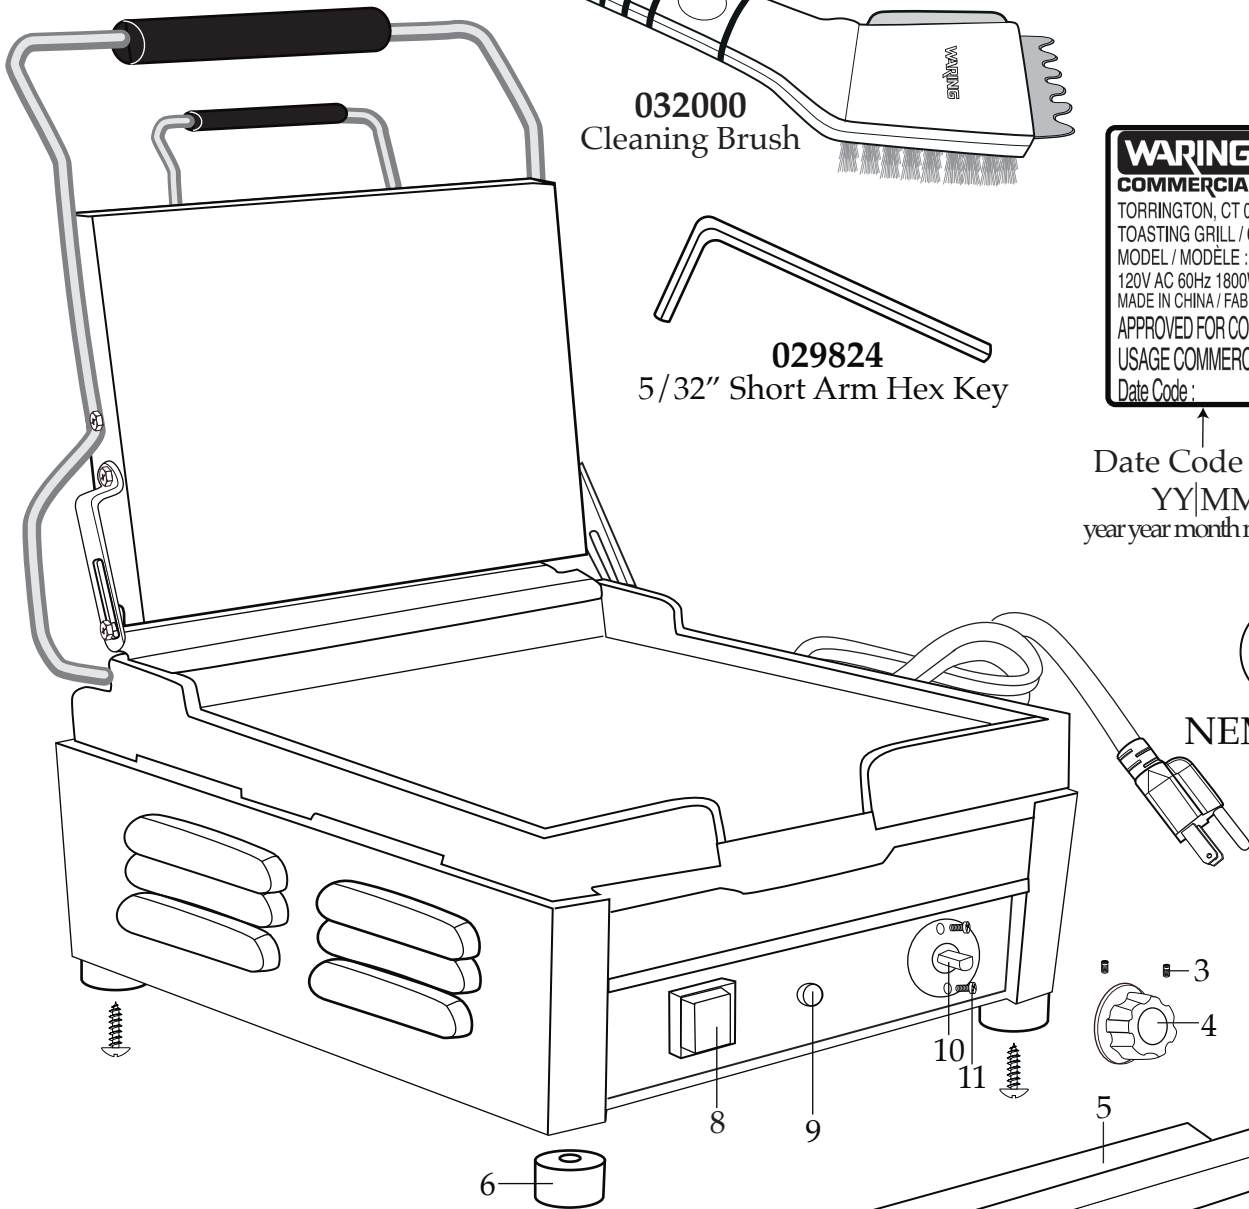

↑
Date Code Location
YY|MM|DD
year year month month day day

NEMA 5-15