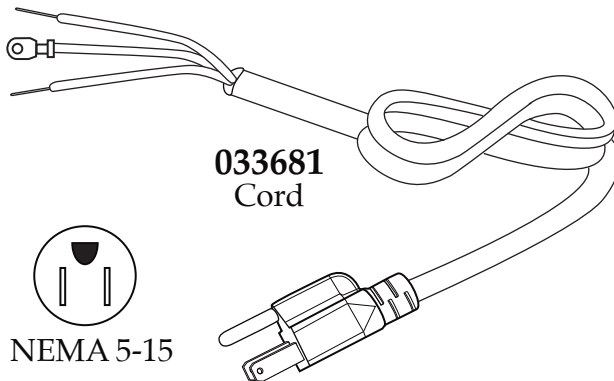

Illustration#	Part#	Description
59	029996	Thermal Cut-Off
60	029997	Washer (2 required)
61	029998	Nut (2 required)
62	029999	Washer (4 required)
63	030000	Spring Washer (4 required)
64	030001	Bolt (4 required)
65	013731	Wire Tie (7 required)
66	030003	17" Red Lead
67	030004	Red Lead & White Lead Joined
68	033982	Bottom Housing Plate
69	030006	Screw (4 required)

NEMA 5-15

033681
Cord

(on units after 10/18/2017)