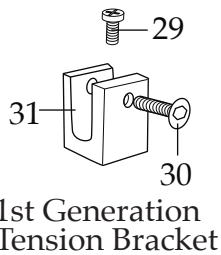

1st Generation
Tension Bracket