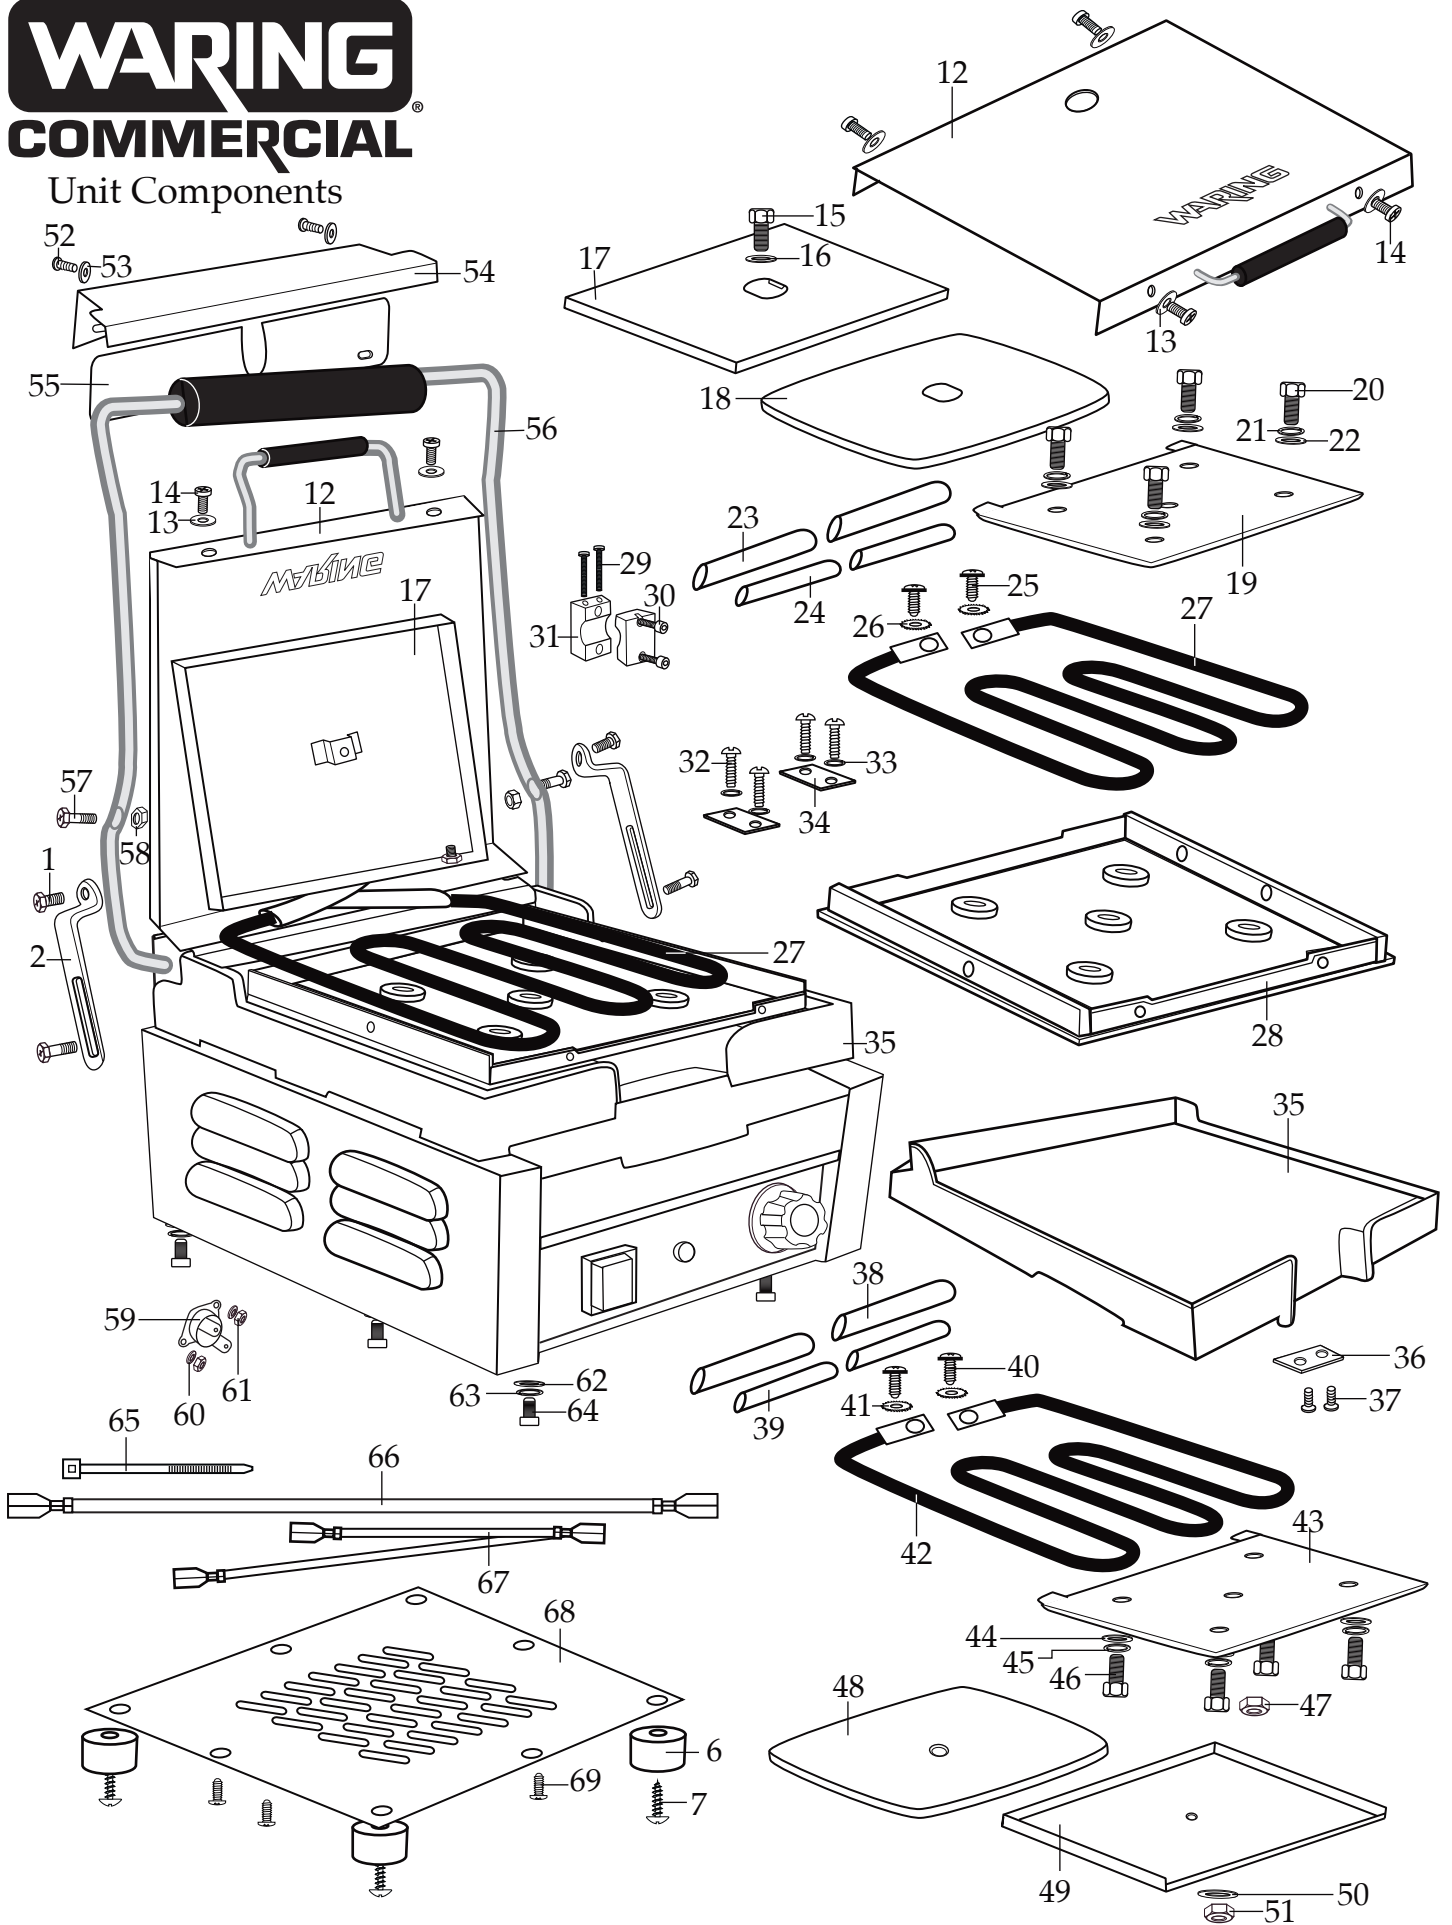

WARING COMMERCIAL

Unit Components

Illustration#	Part#	Description
1	028625	Pivot Bracket Screw Set (1 large & 1 small 2 sets required)
2	028624	Pivot Bracket (2 required)
3	028627	Set Screw (2 required)
4	028626	Control Knob
5	033195	Drip Tray
6	028622	Foot (4 required)
7	028623	Foot Screw (4 required)
8	029477	On-Off Switch
9	029941	Indicator Light
10	029942	Thermostat
11	029943	Screw (2 required)
12	033974	Cover
13	029946	Washer (4 required)
14	029947	Screw (4 required)
15	029950	Hex Head Bolt
16	029951	Washer
17	029953	Top Insulation Plate
18	029949	Top Insulation
19	029955	Top Element Plate
20	029962	Hex Head Bolt (4 required)
21	029963	Spring Washer (4 required)
22	029964	Washer (4 required)
23	029956	Fiber Sleeve (2 required)
24	029957	Plastic Sleeve (2 required)
25	029958	Screw (2 required)
26	029959	Washer (2 required)
27	033979	Top Element
28	033975	Top Flat Grill Plate
29	036549 030054	Screw (2 required <i>on units after 10/18/2017</i>) Screw
30	036550 030055	Tension Bolts (2 required <i>on units after 10/18/2017</i>) Tension Screw