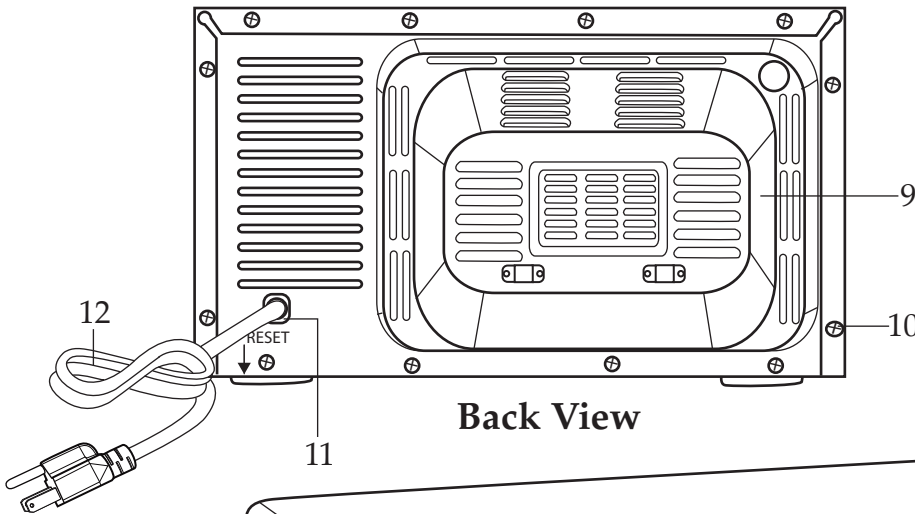

WARING COMMERCIAL®

Half Size Convection Oven

WCO500X

Unit Information

120V – 60Hz – 1700W
1.5 Cubic Foot Capacity
Will Accommodate 4 Half Size Sheet Pan.

032338
Wire Rack (3 required)

034796
Baking Tray

Date Code Location
YY|MM|DD
year year | month month | day day

Back View

034799
WCO500X Complete Unit
(with tray and wire racks)

WARING COMMERCIAL

Unit Components WCO500X

Illustration #	Part #	Description
1	034795	Shell
2	034766	Ready Light (green)
3	034765	Power Light (red)
4	034687	Function Knob
5	034688	Temp Knob
6	034689	Timer Knob
7	034690	Foot Base (4 required)
8	034691	Foot (4 required)
9	034794	Back Cover
10	034693	Screw (16 required)
11	034694	Strain Relief
12	034695	Cord
13	034704	Flat Head Screw (4 required)
14	034696	Light Cover Screw
15	034798	Light Cover
16	034698	Halogen Bulb
17	034699	Screw (leads to elements)
18	034700	Spring Washer (leads to elements)
19	032942	Top Element (2 required <i>have pink ends</i>)
20	032944	U Element
21	032943	Bottom Element (2 required <i>have white ends</i>)
22	034703	Screw (element plate)
23	034706	Motor Assembly
24	034707	Insulated Heat Plate
25	034708	Motor Fan Base
26	034717	Spring Washer (3 required)
27	034705	Screw (3 required)
28	034709	Fan
29	034710	Washer (2 required)
30	034711	Hex Nut
31	034781	Rear Heating Element