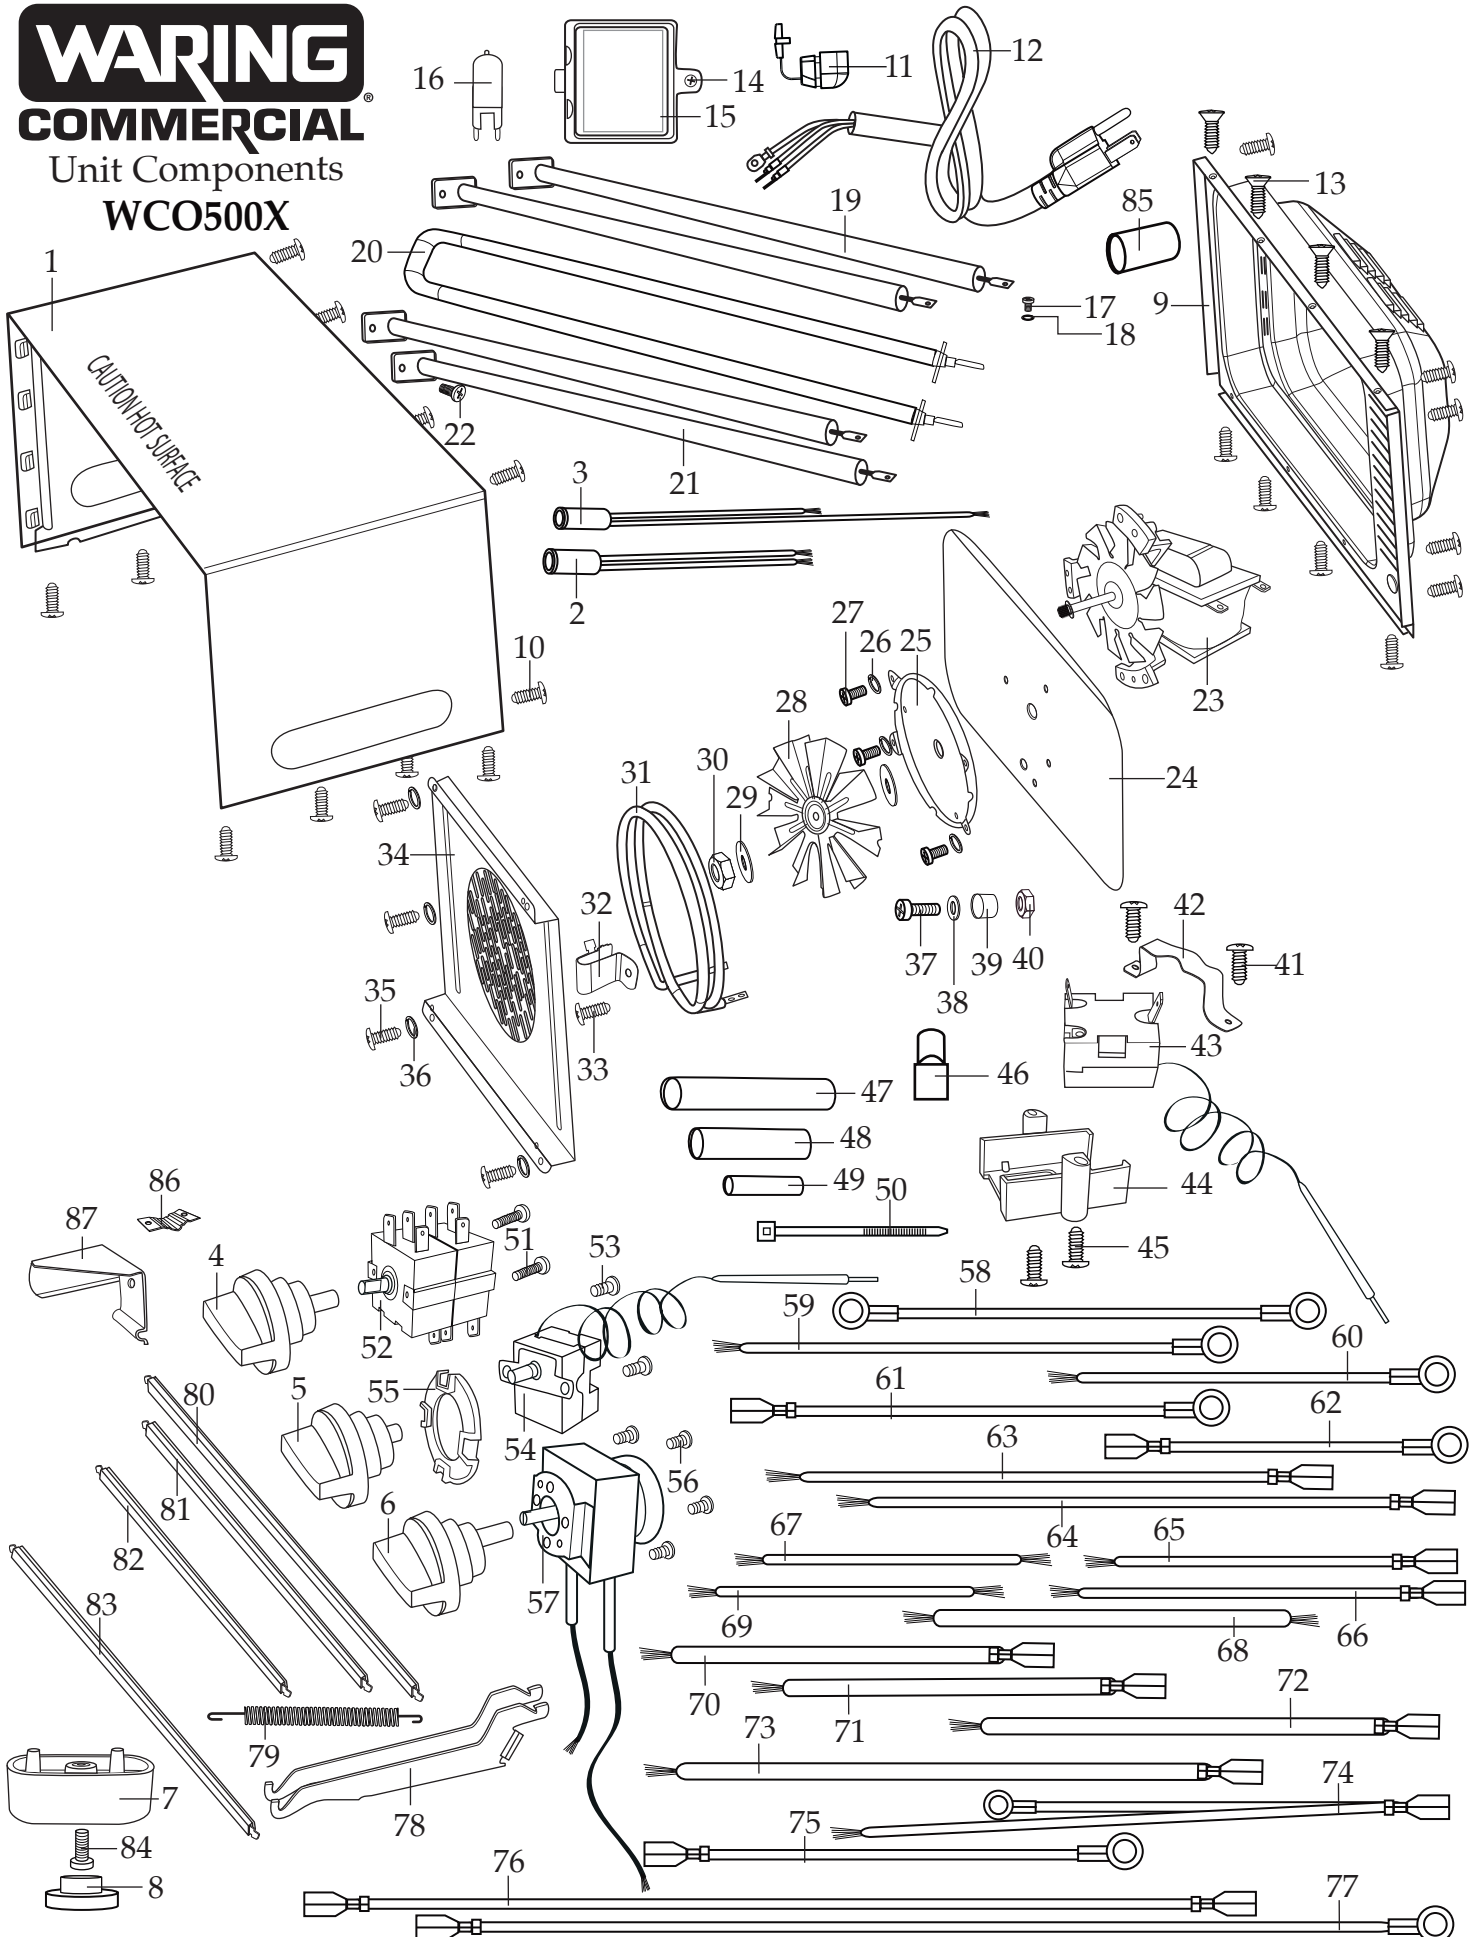

Back View

034799
WCO500X Complete Unit
(with tray and wire racks)

WARING COMMERCIAL

Unit Components WCO500X

Illustration #	Part #	Description
1	034795	Shell
2	034766	Ready Light (green)
3	034765	Power Light (red)
4	034687	Function Knob
5	034688	Temp Knob
6	034689	Timer Knob
7	034690	Foot Base (4 required)
8	034691	Foot (4 required)
9	034794	Back Cover
10	034693	Screw (16 required)
11	034694	Strain Relief
12	034695	Cord
13	034704	Flat Head Screw (4 required)
14	034696	Light Cover Screw
15	034798	Light Cover
16	034698	Halogen Bulb
17	034699	Screw (leads to elements)
18	034700	Spring Washer (leads to elements)
19	032942	Top Element (2 required <i>have pink ends</i>)
20	032944	U Element
21	032943	Bottom Element (2 required <i>have white ends</i>)
22	034703	Screw (element plate)
23	034706	Motor Assembly
24	034707	Insulated Heat Plate
25	034708	Motor Fan Base
26	034717	Spring Washer (3 required)
27	034705	Screw (3 required)
28	034709	Fan
29	034710	Washer (2 required)
30	034711	Hex Nut
31	034781	Rear Heating Element