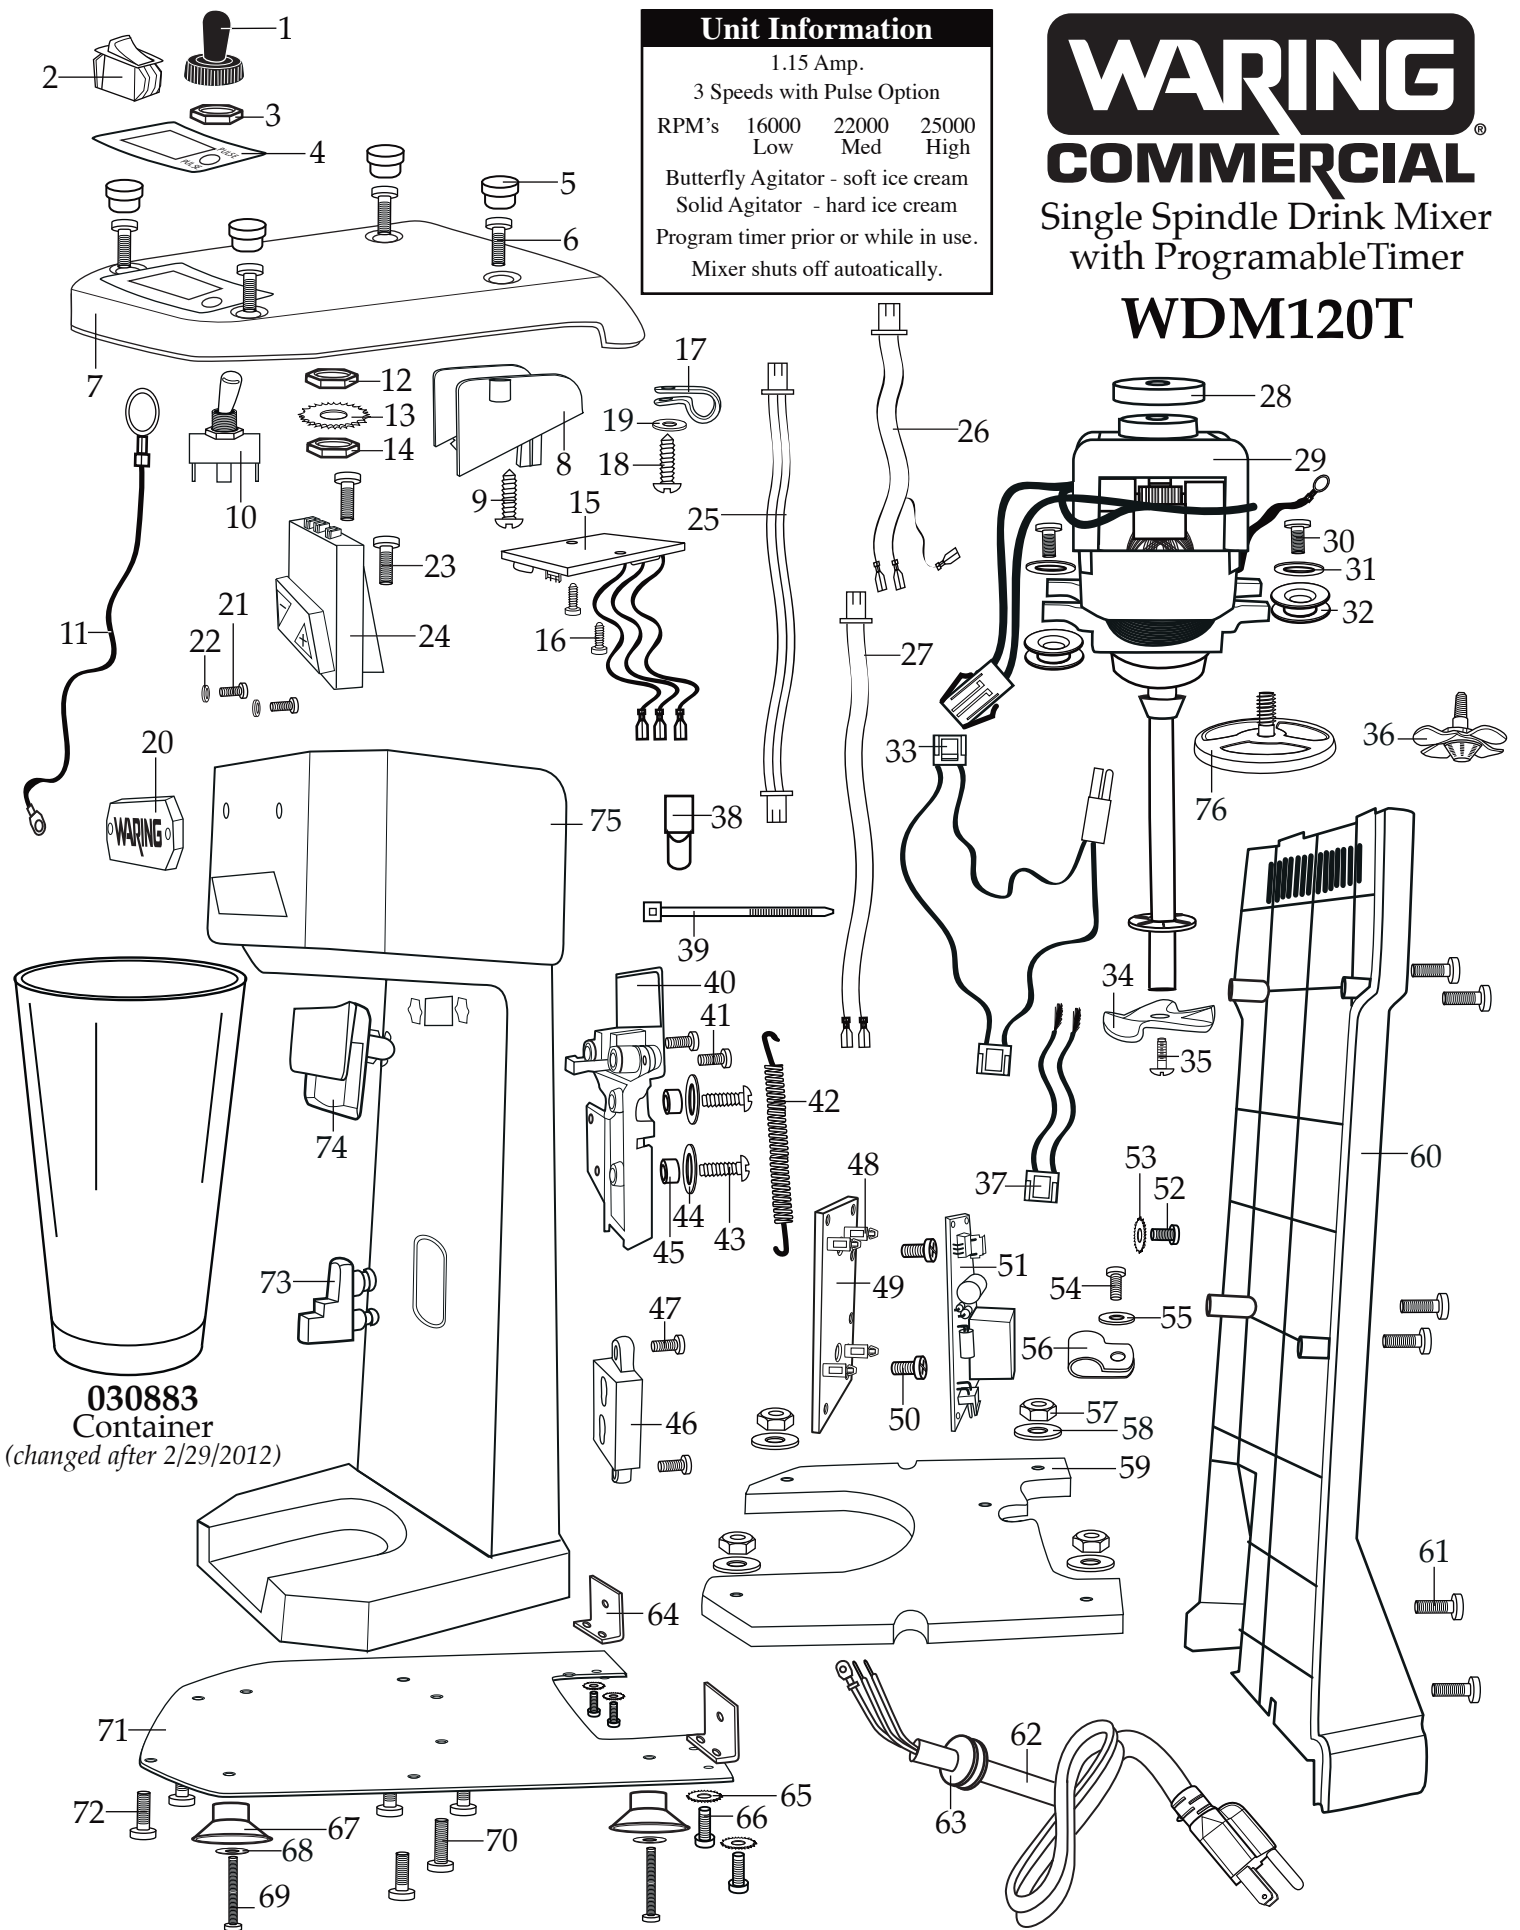

WARING® COMMERCIAL®

Single Spindle Drink Mixer
 with Programable Timer

WDM120T

Illustration#	Part#	Description
1	030682	Switch Boot
2	030683	Rocker Switch
3	016236	Hex Nut
4	030684	Switch Plate
5	030685	Hole Plug (4 required)
6	033901	Screw (4 required)
	030686	Screw (4 required)
7	034298	Top Housing with PC Holder
	034297	Top Housing
8	034300	PC Holder
9	033886	Screw
10	033899	Toggle Switch
11	034408	26.5" Green-Yellow Ground Lead
12	016236	Hex Nut
13	036351	Large Lock Washer
14	016236	Hex Nut
15	033889	PC Speed Control Board
16	033890	Screw (2 required)
17	030708	5/16 Clamp
18	033886	Screw
19	030702	Washer
20	030689	Name Plate
21	030691	Screw (2 required)
22	030690	Washer (2 required)
23	033901	Screw
24	036350	Timer Control
25	036355	Red-Black-Orange Lead Harness
26	036356	Black-Red-Red Lead Harness w/Terminals
27	036357	Black-Black Lead Harness w/Terminals
28	030694	Top Motor Mount
29	033893	Motor
30	033901	Screw (2 required)

Illustration#	Part#	Description
62	031985	Cord
63	031984	Strain Relief
64	033895	Bottom Plate Bracket (4 required)
65	030707	Lock Washer (2 required)
66	033969	Screw (2 required)
67	030719	Foot (4 required)
68	030696	Foot Washer (4 required)
69	030715	Foot Screw (4 required)
70	033969	Weight Plate Screw (2 required)
71	034307	Bottom Plate
72	033901	Screw (4 required)
73	030718	Cup Support
74	030717	Cup Actuator
75	036349	Front Housing
76	036627	Wheel Agitator